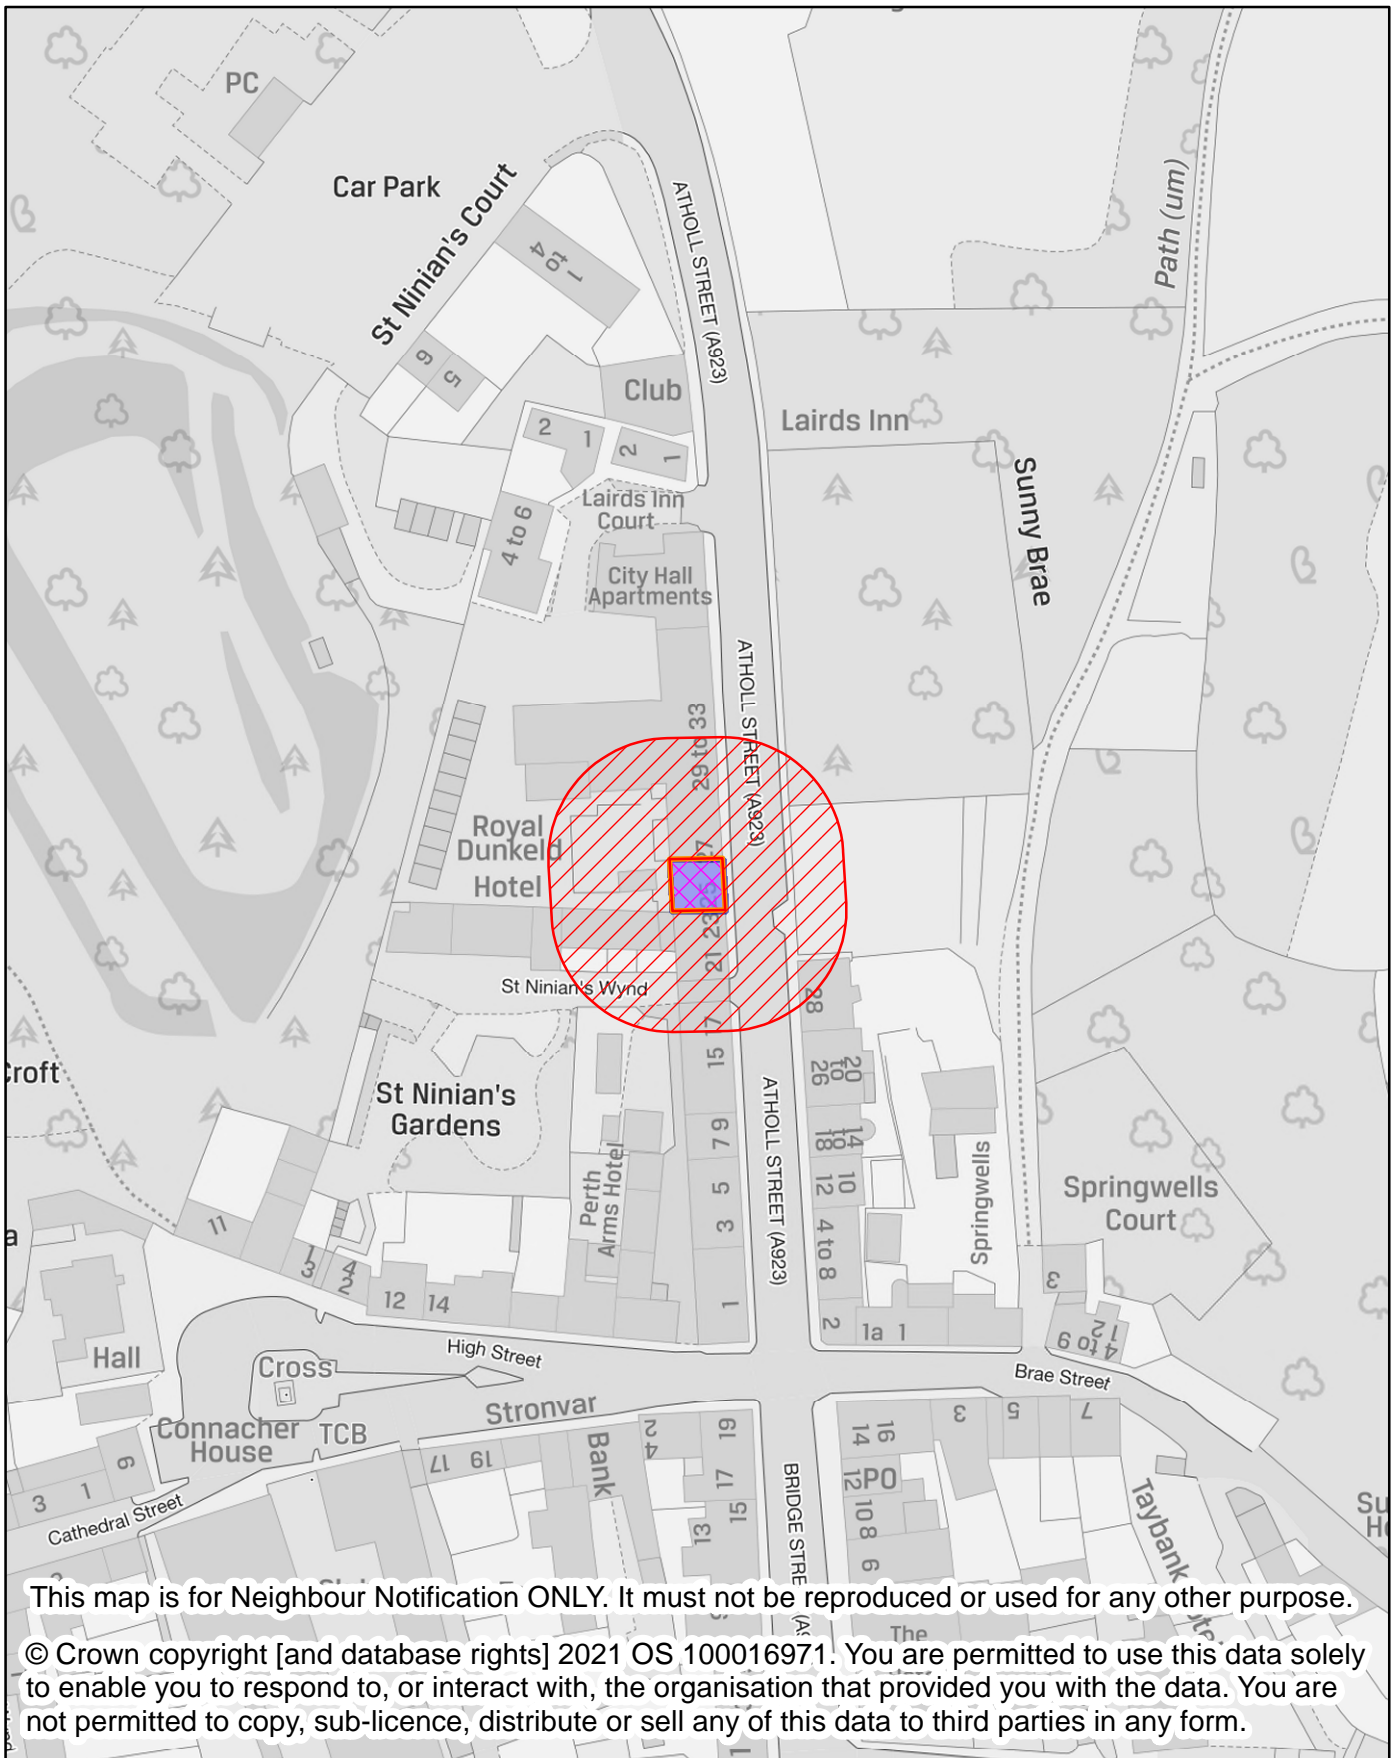

Perth & Kinross Council

NEIGHBOUR NOTIFICATION

Location Plan showing planning application site

This map is for Neighbour Notification ONLY. It must not be reproduced or used for any other purpose.

© Crown copyright [and database rights] 2021 OS 100016971. You are permitted to use this data solely to enable you to respond to, or interact with, the organisation that provided you with the data. You are not permitted to copy, sub-licence, distribute or sell any of this data to third parties in any form.

Perth & Kinross Council

NEIGHBOUR NOTIFICATION

Location Plan showing planning application site