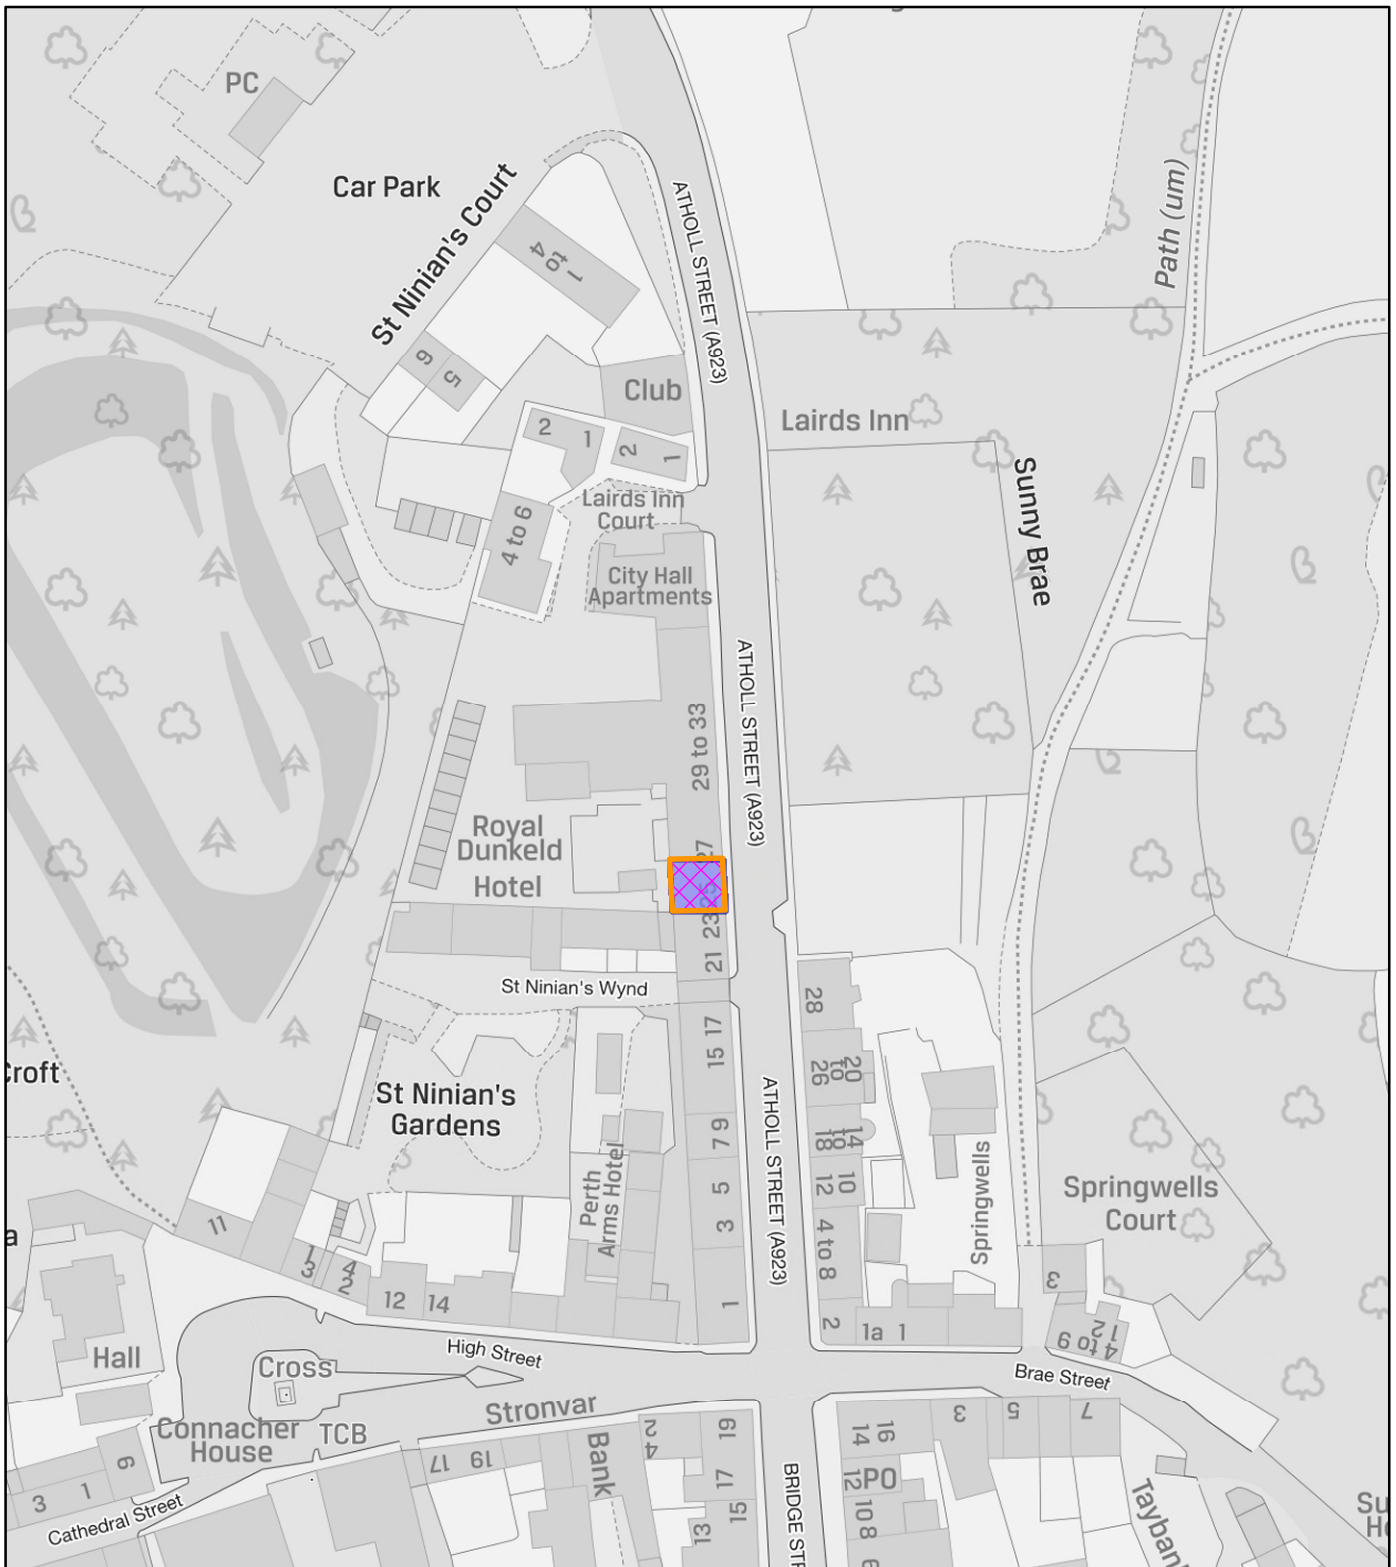

Perth & Kinross Council

NEIGHBOUR NOTIFICATION

Location Plan showing planning application site

This map is for Neighbour Notification ONLY. It must not be reproduced or used for any other purpose.

© Crown copyright [and database rights] 2021 OS 100016971. You are permitted to use this data solely to enable you to respond to, or interact with, the organisation that provided you with the data. You are not permitted to copy, sub-licence, distribute or sell any of this data to third parties in any form.

Perth & Kinross Council

NEIGHBOUR NOTIFICATION

Location Plan showing planning application site