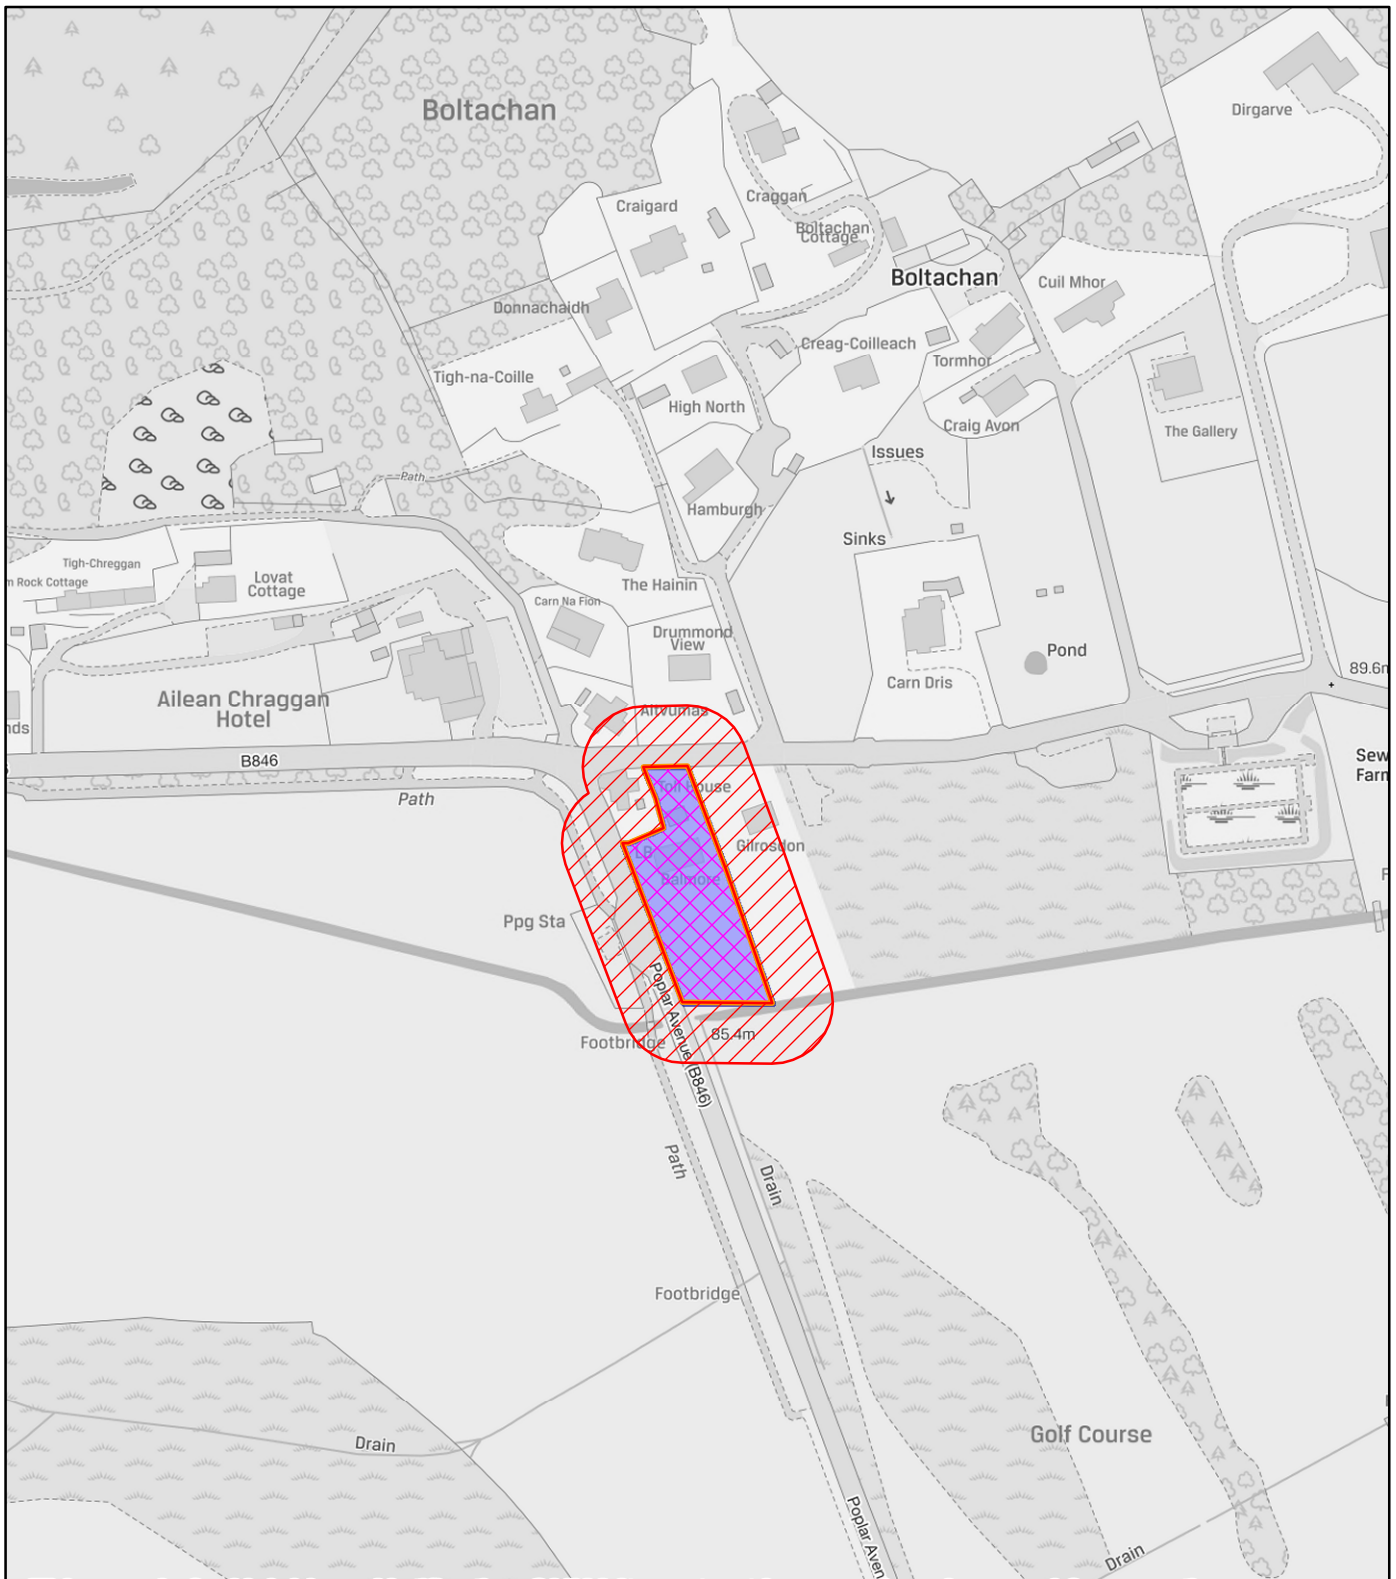

Perth & Kinross Council

NEIGHBOUR NOTIFICATION

Location Plan showing planning application site

This map is for Neighbour Notification ONLY. It must not be reproduced or used for any other purpose.

© Crown copyright [and database rights] 2021 OS 100016971. You are permitted to use this data solely to enable you to respond to, or interact with, the organisation that provided you with the data. You are not permitted to copy, sub-licence, distribute or sell any of this data to third parties in any form.