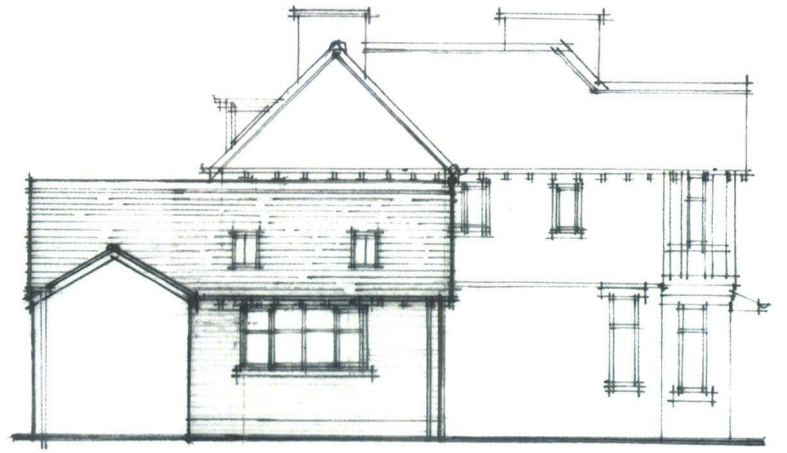

Glazing replaced with facing brick to Gable end.

Workshop Retained.

NEW DOOR

side elevation

rear elevation

side elevation

front elevation

Window Bricked up

<p>project: single-storey rear extension 9 Russell Road Kidderminster</p>	<p>client: Mr & Mrs Wild</p> <p>drawing: proposed elevations</p>	<p>date: Nov 2019</p> <p>scale: 1:100</p>	<p>dwg no: 04</p> <p>revision:</p>	<p>Vanessa Greenhouse RIBA 54 Doctors Hill Bournheath Bromsgrove B61 9JE tel: 01527 578726</p>
---	--	---	--	--