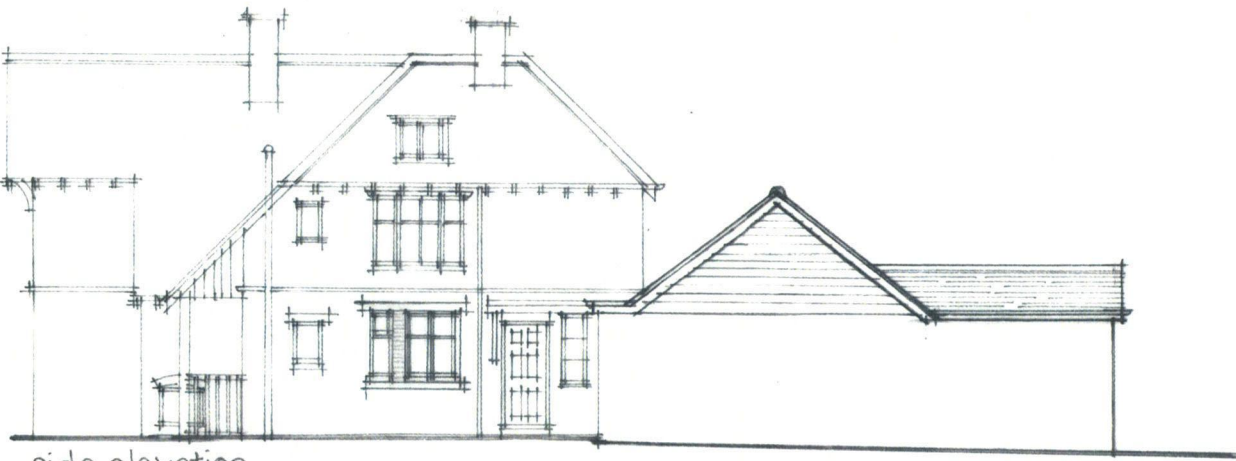

Glazing replaced with facing brick to Gable end.

Workshop Retained.

NEW DOOR

side elevation

rear elevation

side elevation

front elevation

Window Bricked up

<p>project: single-storey rear extension 9 Russell Road Kidderminster</p>	<p>client: Mr & Mrs Wild</p> <p>drawing: proposed elevations</p>	<p>date: Nov 2019</p> <p>scale: 1:100</p>	<p>dwg no: 04</p> <p>revision:</p>	<p>Vanessa Greenhouse RIBA 54 Doctors Hill Bournheath Bromsgrove B61 9JE tel: 01527 578726</p>
---	--	---	--	--