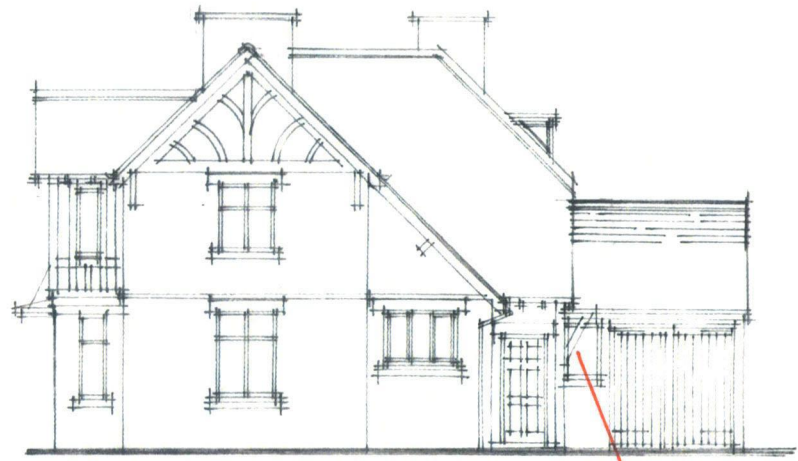

Glazing replaced with facing brick to Gable end.

Workshop Retained.

NEW DOOR

side elevation

rear elevation

side elevation

front elevation

Window Bricked up

<p>project: single-storey rear extension 9 Russell Road Kidderminster</p>	<p>client: Mr & Mrs Wild</p> <p>drawing: proposed elevations</p>	<p>date: Nov 2019</p> <p>scale: 1:100</p>	<p>dwg no: 04</p> <p>revision:</p>	<p>Vanessa Greenhouse RIBA 54 Doctors Hill Bournheath Bromsgrove B61 9JE tel: 01527 578726</p>
---	--	---	--	--