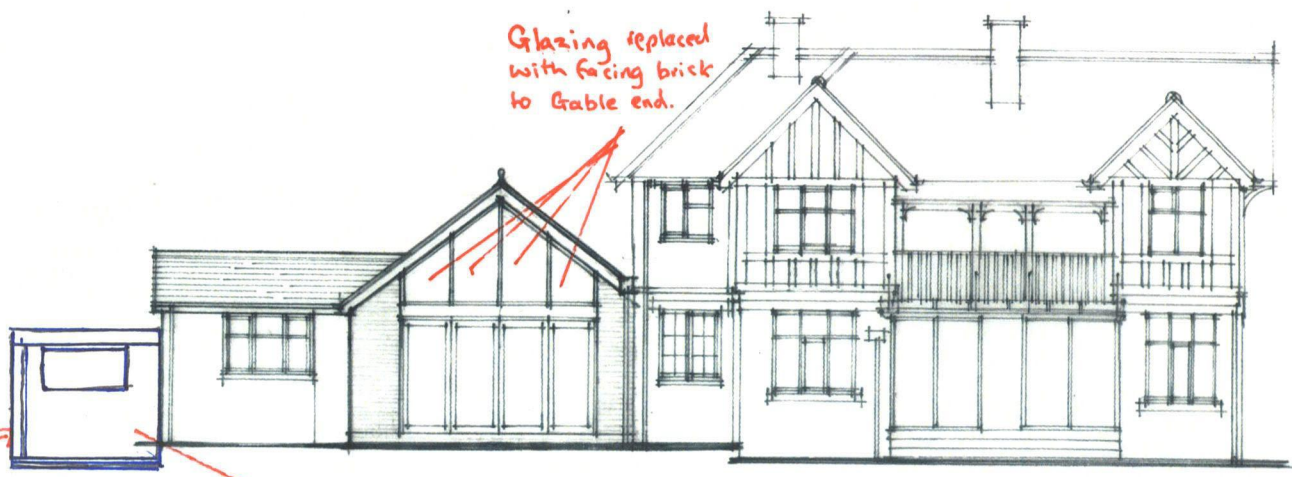

Glazing replaced with facing brick to Gable end.

Workshop Retained.

NEW DOOR

side elevation

rear elevation

side elevation

front elevation

Window Bricked up

<p>project: single-storey rear extension 9 Russell Road Kidderminster</p>	<p>client: Mr & Mrs Wild</p> <p>drawing: proposed elevations</p>	<p>date: Nov 2019</p> <p>scale: 1:100</p>	<p>dwg no: 04</p> <p>revision:</p>	<p>Vanessa Greenhouse RIBA 54 Doctors Hill Bournheath Bromsgrove B61 9JE tel: 01527 578726</p>
---	--	---	--	--