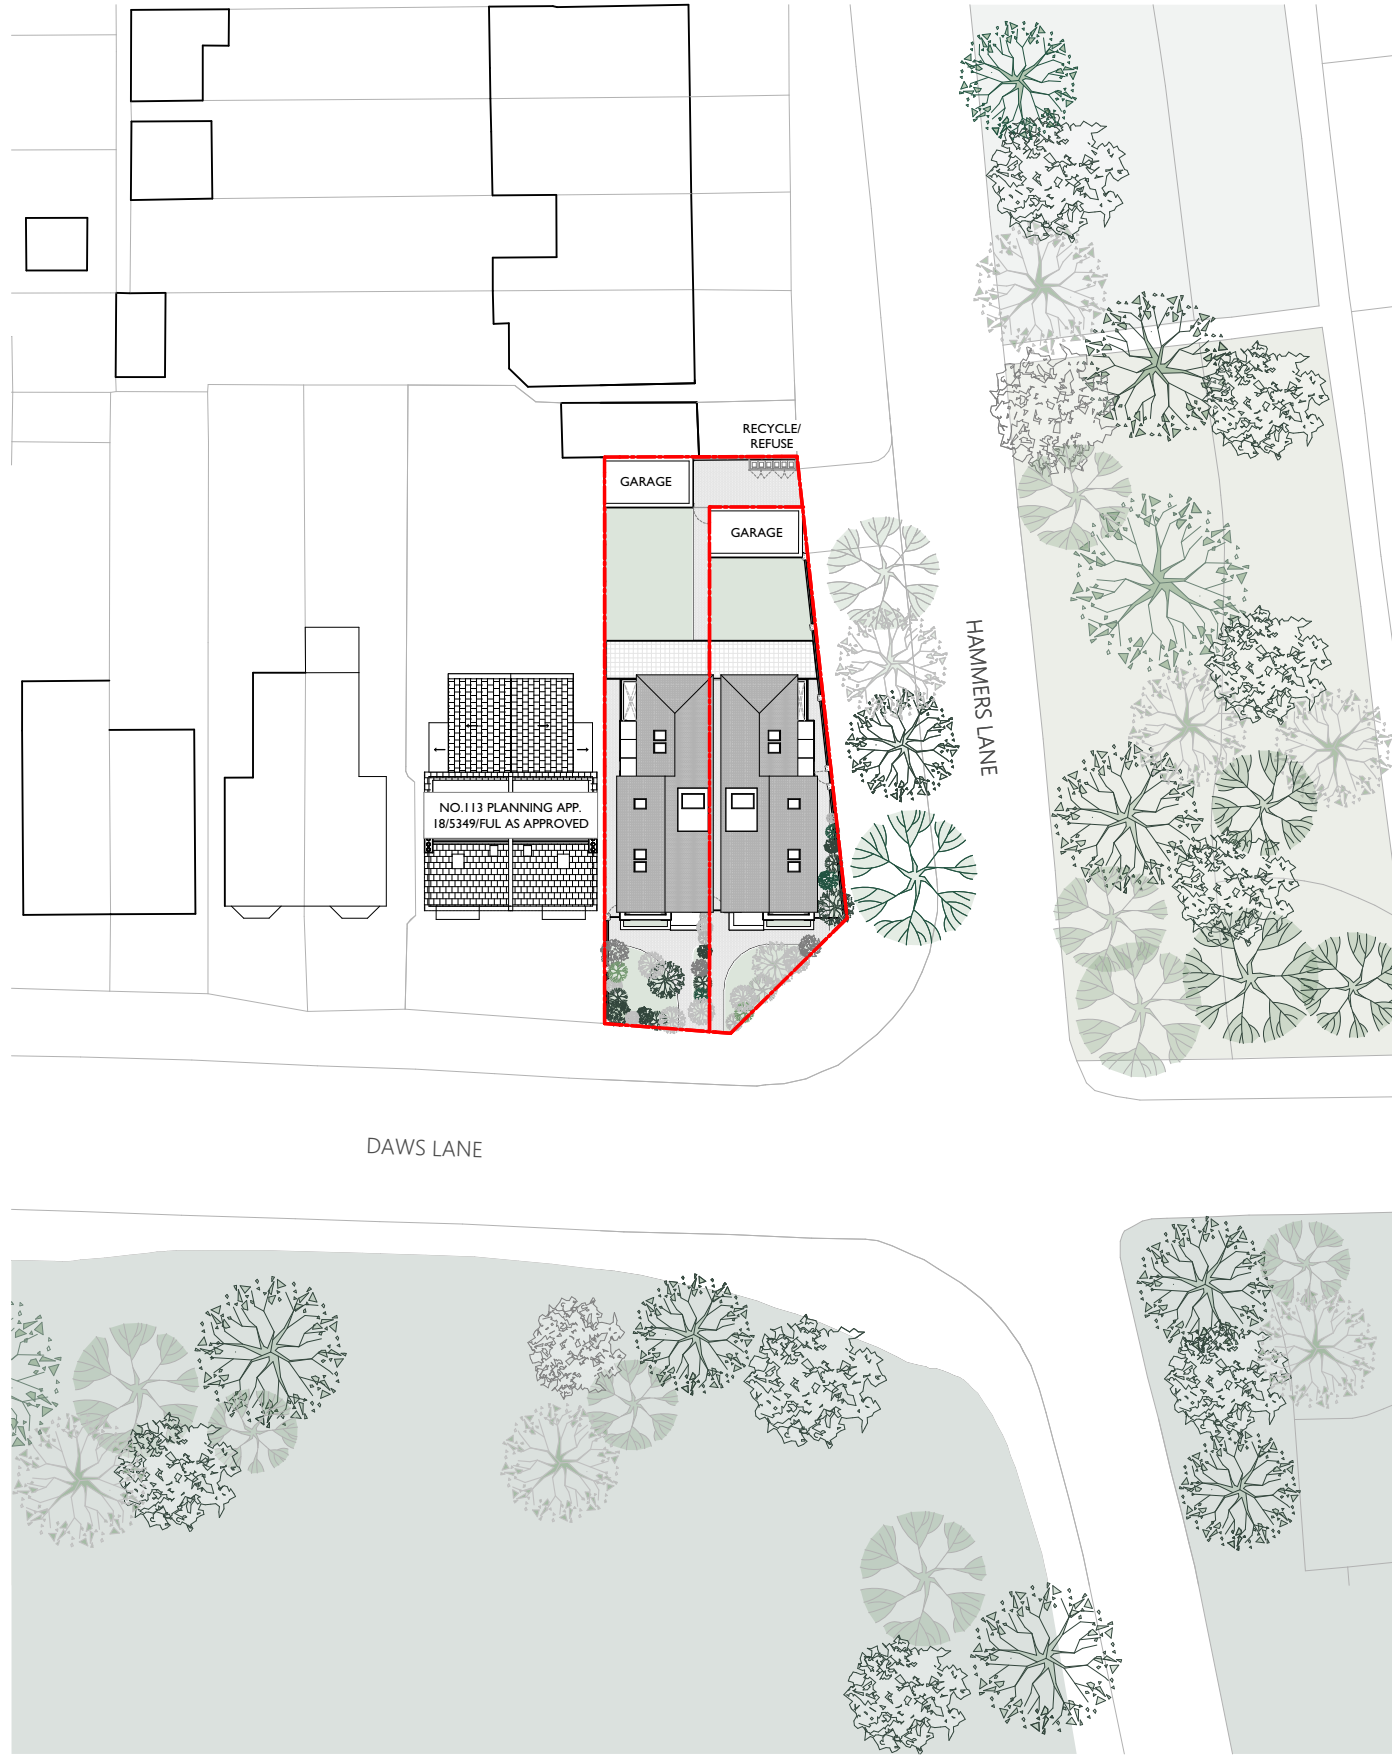

E:\Work\Google Drive\12105 115-117 Daws Lane, London NW7 4SJ\12105 115-117 Daws Lane, London NW7 4SJ.pln 08/04/2021 10:55

PROJECT NORTH

© Eyal Moran Architects LTD. Do not reproduce the drawing without written permission.

PLANNING

EYAL MORAN ARCHITECTS

Rowlandson House
289-297 Ballards Lane
London N12 8NP

+44 (0)20 8369 6057
info@emarchitects.co.uk
www.emarchitects.co.uk

PROJECT
115-117 Daws Ln, London NW7 4SJ

DRAWING SCALE 1:500 @ A3 DRAWN BY OF
Proposed Block Plan

PROJECT NO / DRAWING NO REVISION
12105/P003

SCALE 1:500