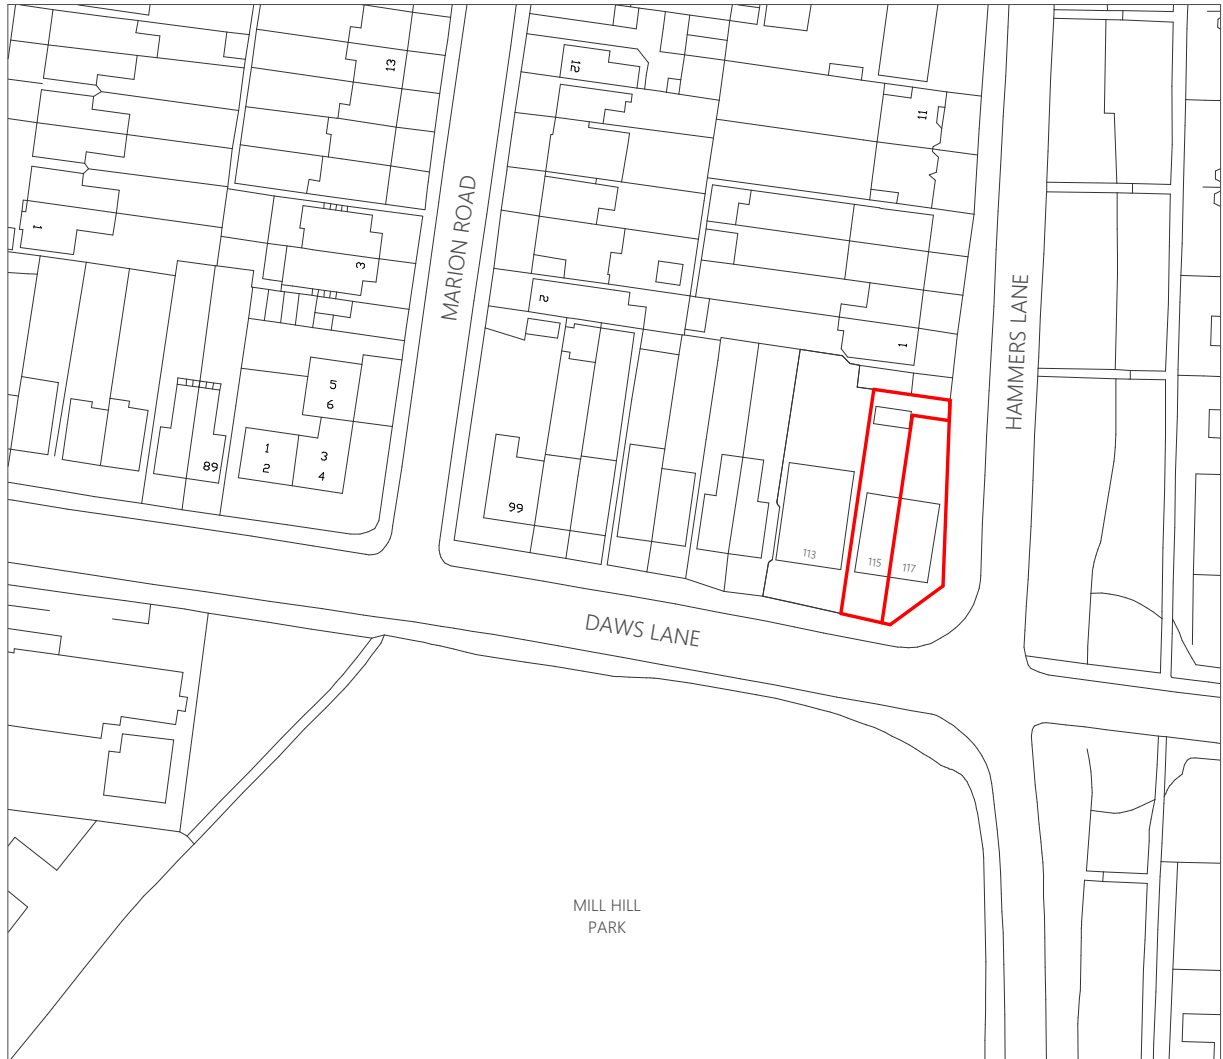

SCALE 1:1250

PROJECT NORTH

MILL HILL PARK

© Eyal Moran Architects LTD. Do not reproduce the drawing without written permission.

**EYAL MORAN ARCHITECTS**

Rowlandson House  
289-297 Ballards Lane  
London N12 8NP

+44 (0)20 8369 6057  
info@emarchitects.co.uk  
www.emarchitects.co.uk

PROJECT  
115-117 Daws Ln, London NW7 4SJ

DRAWING SCALE 1:1250 @ A4 DRAWN BY

Ordnance Survey Map

PROJECT NO / DRAWING NO  
12105/P001