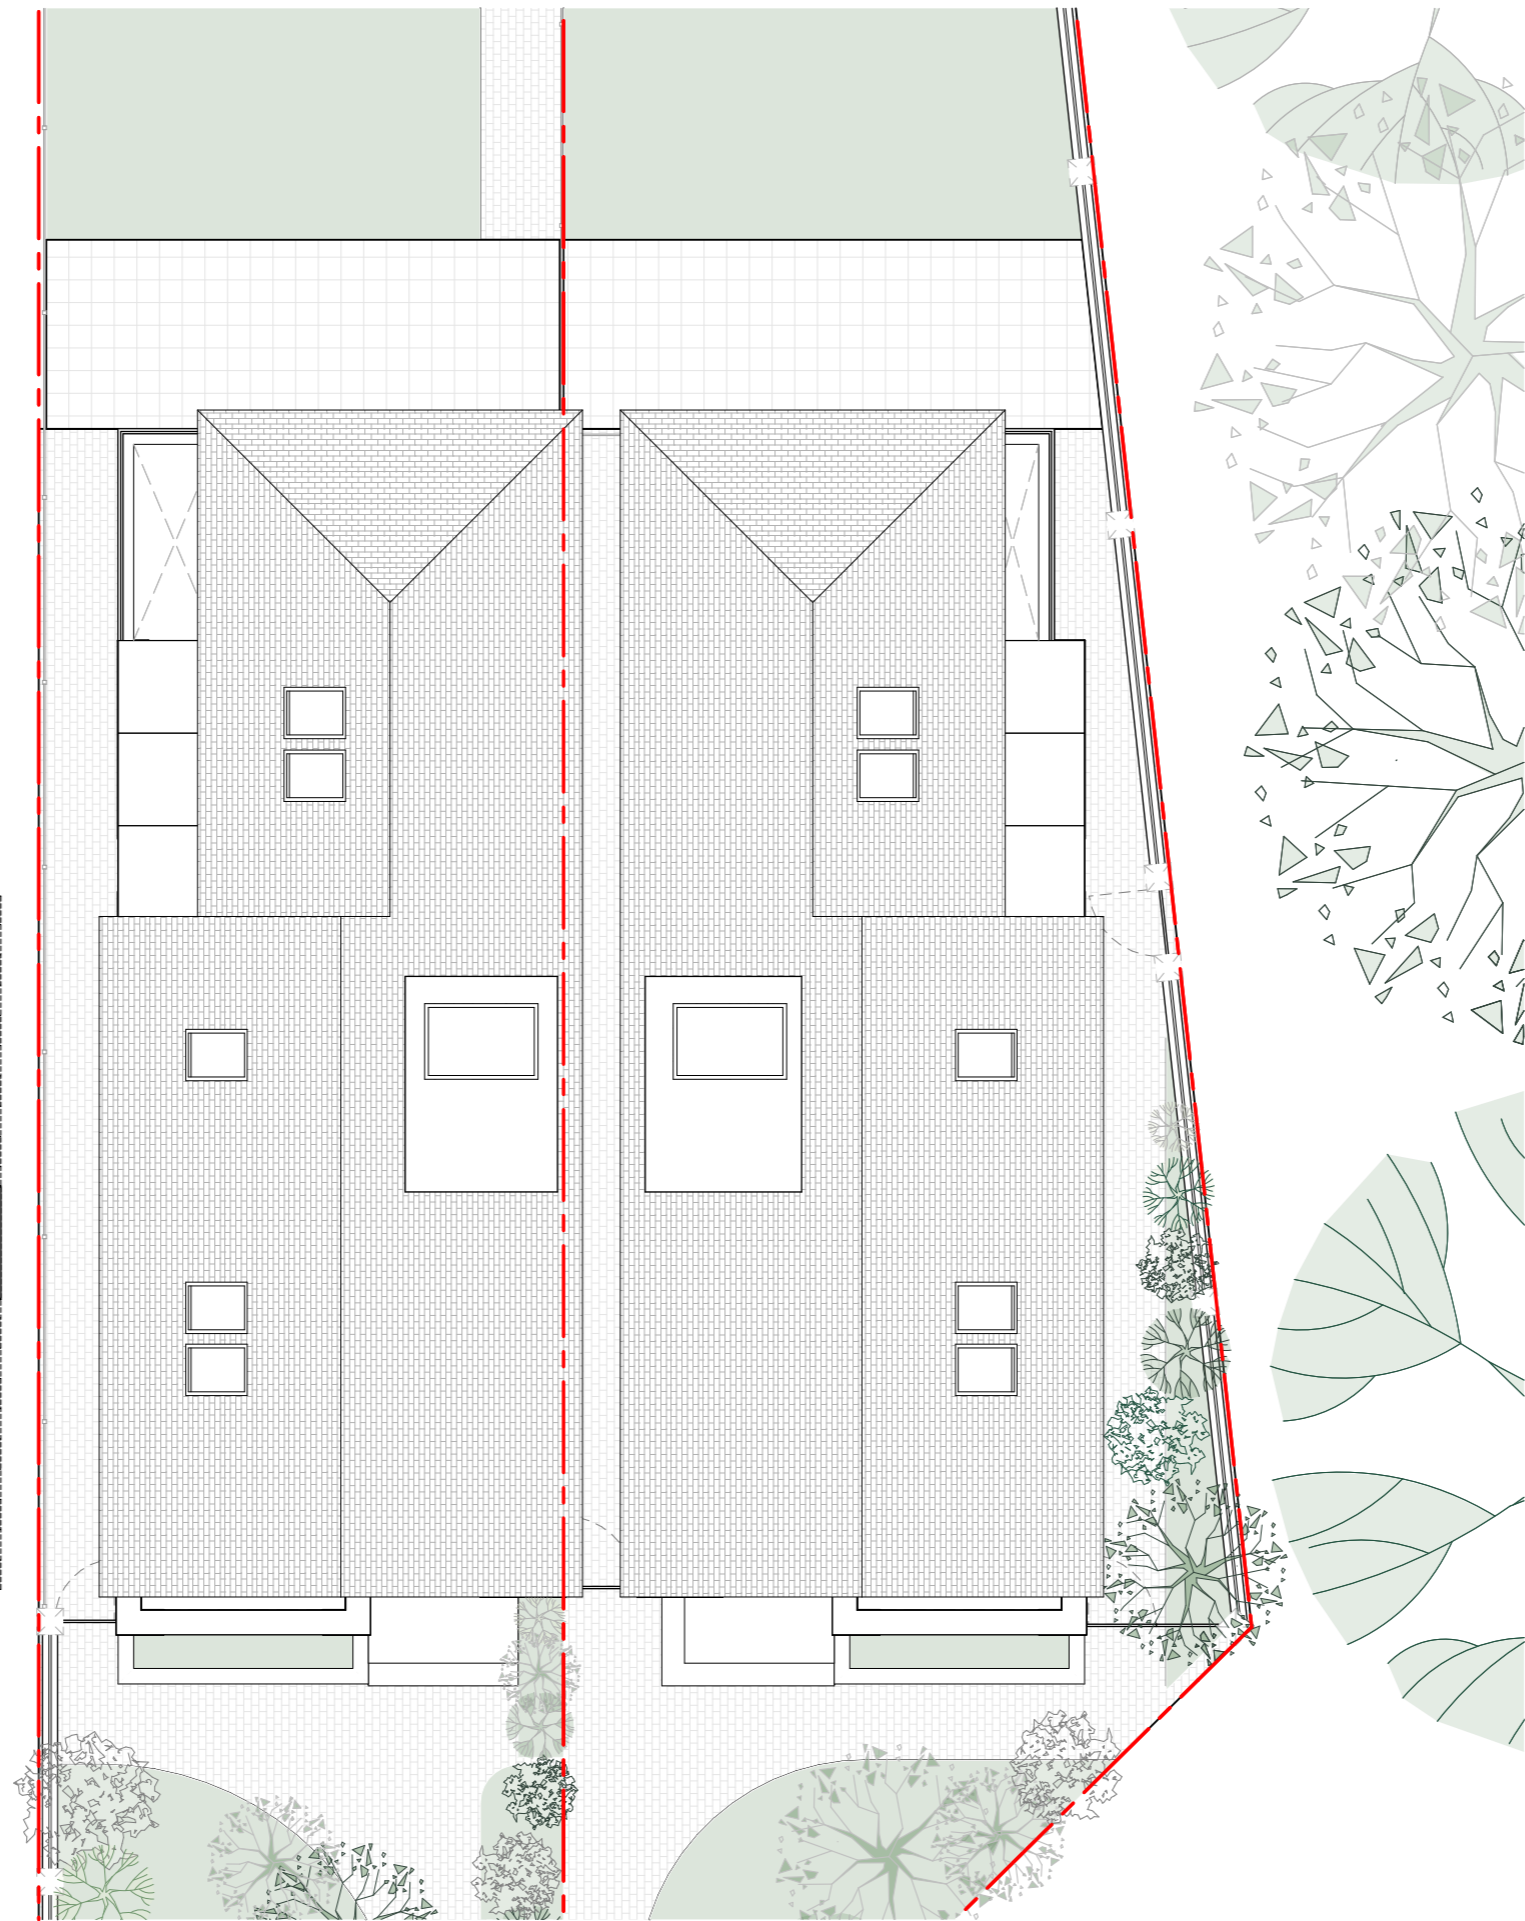

E:\Work\Google Drive\12105 115-117 Daws Lane, London NW7 4SJ\12105 115-117 Daws Lane, London NW7 4SJ.pln 08/04/2021 10:55

© Eyal Moran Architects LTD. Do not reproduce the drawing without written permission.

PLANNING

EYAL MORAN ARCHITECTS

Rowlandson House
289-297 Ballards Lane
London N12 8NP

+44 (0)20 8369 6057
info@emarchitects.co.uk
www.emarchitects.co.uk

PROJECT
115-117 Daws Ln, London NW7 4SJ

DRAWING SCALE 1:100 @ A3 DRAWN BY OF
Proposed Roof Plan