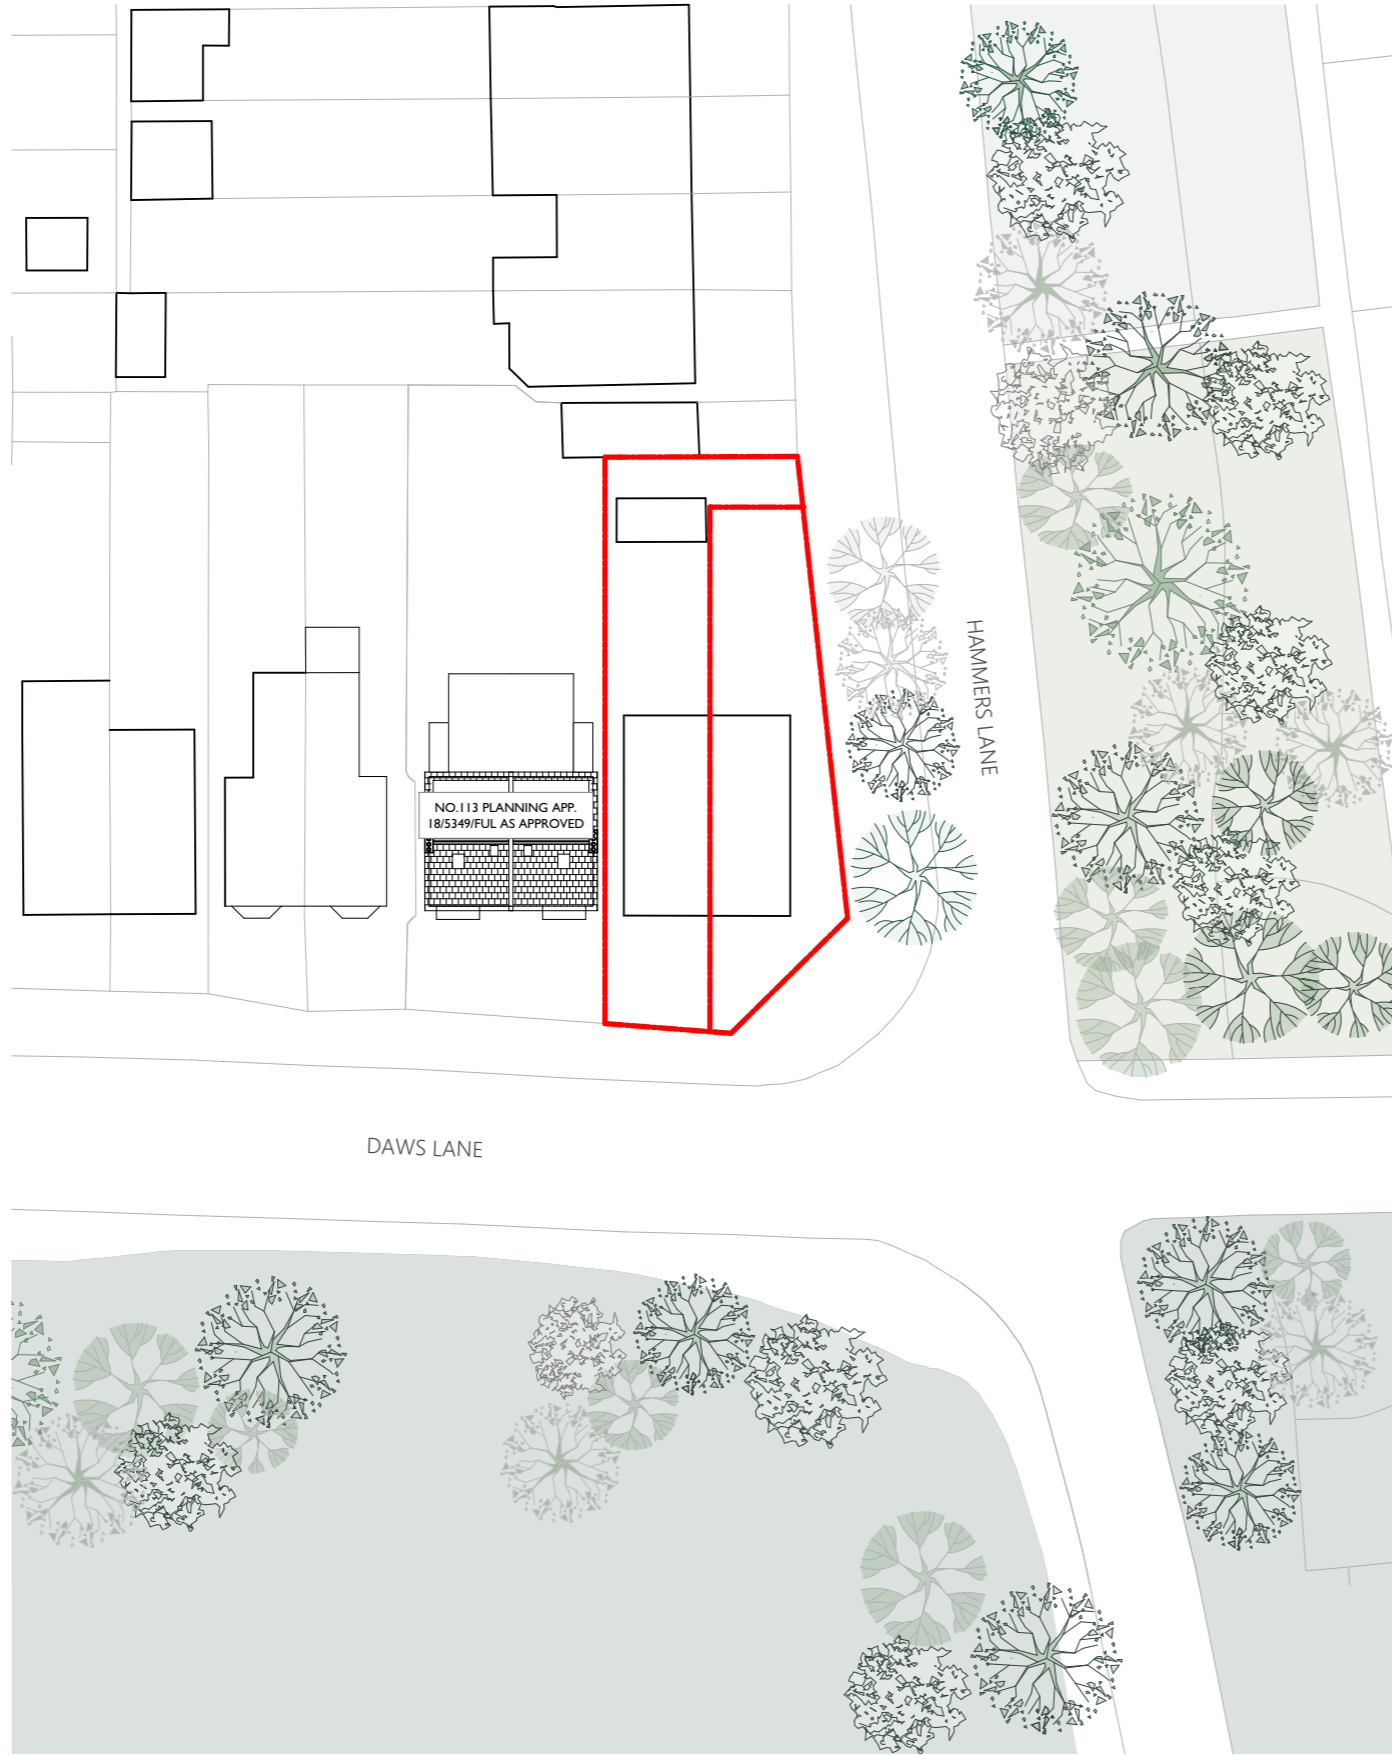

E:\Work\Google Drive\12105 115-117 Daws Lane, London NW7 4SJ\12105 115-117 Daws Lane, London NW7 4SJ.pln 08/04/2021 10:55

PROJECT NORTH

© Eyal Moran Architects LTD. Do not reproduce the drawing without written permission.

PLANNING

EYAL MORAN ARCHITECTS

Rowlandson House
289-297 Ballards Lane
London N12 8NP

+44 (0)20 8369 6057
info@emarchitects.co.uk
www.emarchitects.co.uk

PROJECT
115-117 Daws Ln, London NW7 4SJ

DRAWING SCALE 1:500 @ A3 DRAWN BY OF
Existing Block Plan

PROJECT NO / DRAWING NO REVISION
12105/P002

SCALE 1:500