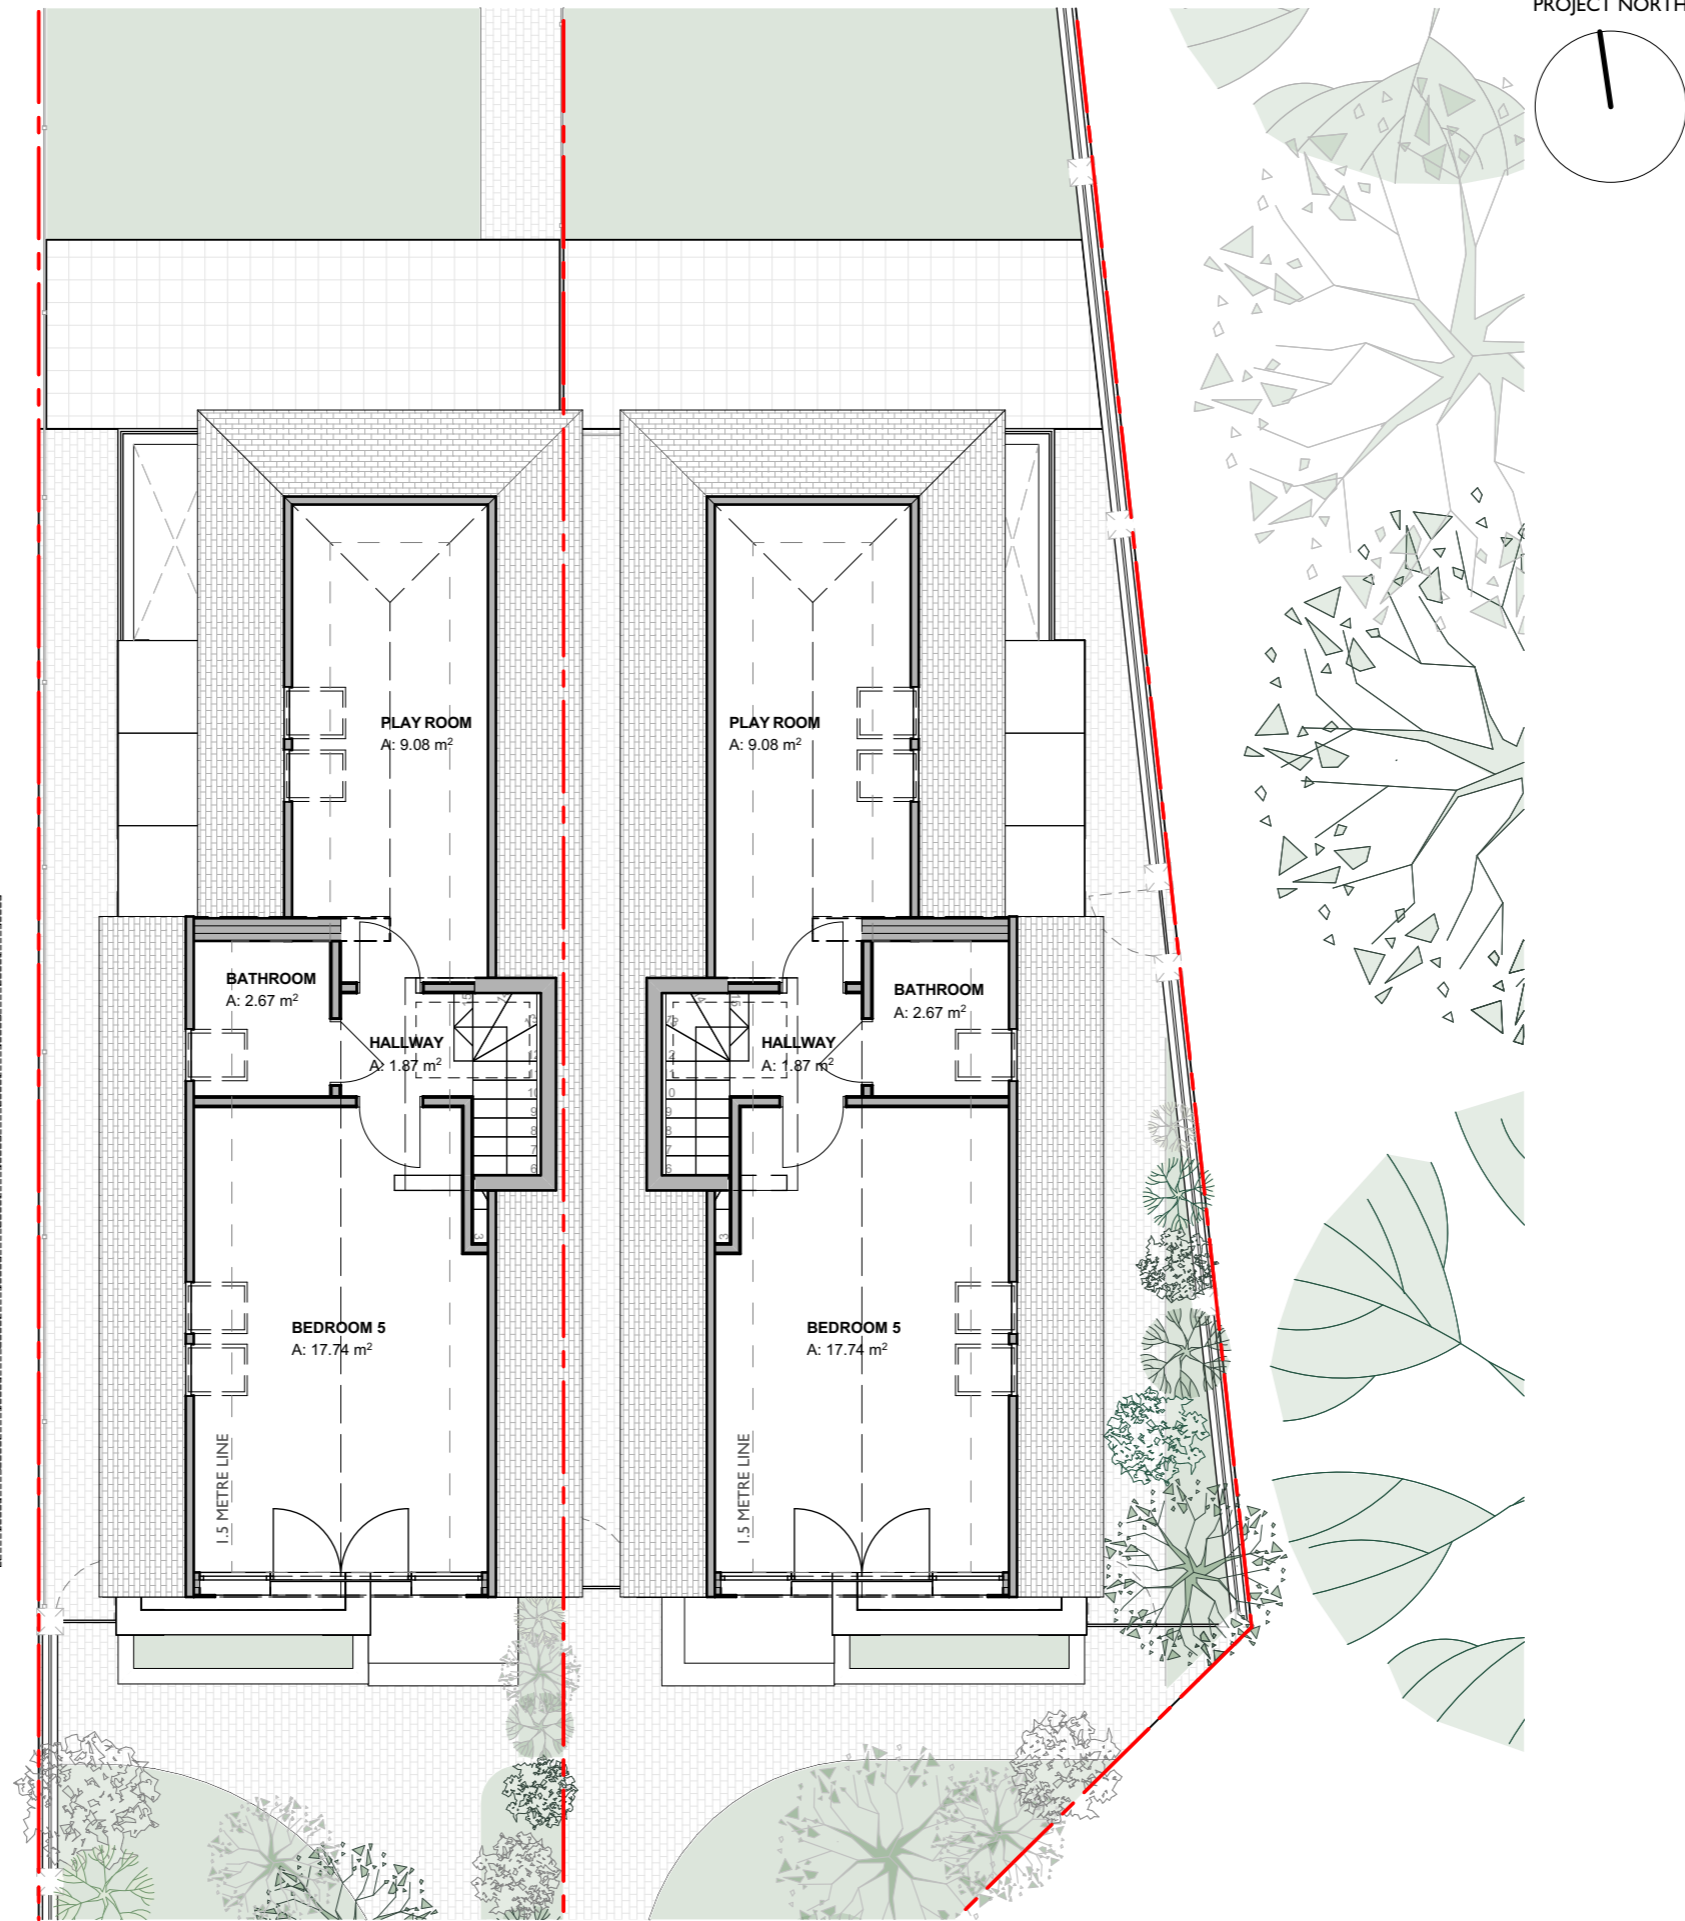

E:\Work\Google Drive\12105 115-117 Daws Lane, London NW7 4SJ\12105 115-117 Daws Lane, London NW7 4SJ.pln 08/04/2021 10:55

© Eyal Moran Architects LTD. Do not reproduce the drawing without written permission.

DRAWING SCALE 1:100 @ A3 DRAWN BY OF  
Proposed Loft Plan

PROJECT NO / DRAWING NO REVISION  
**12105/P007**