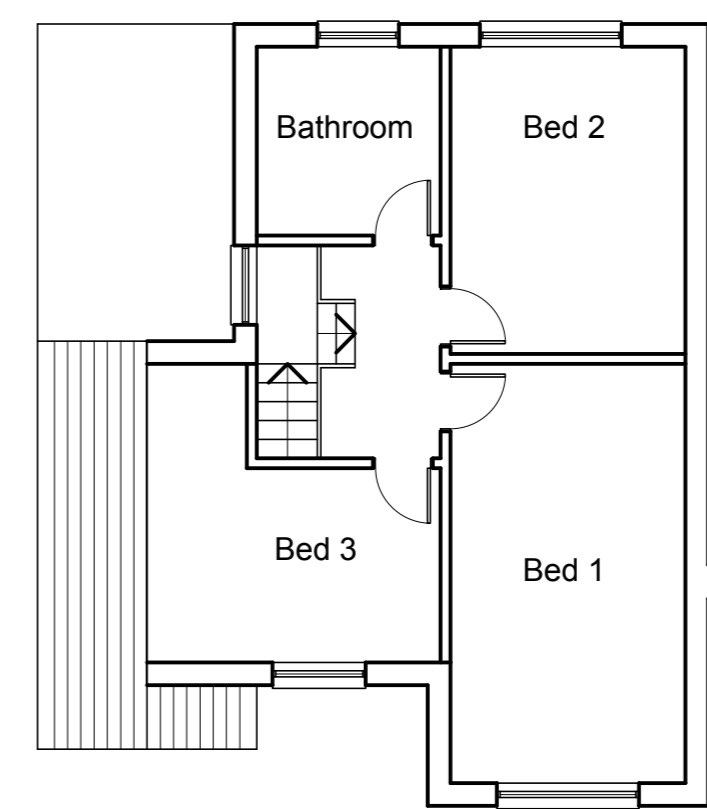

EAST ELEVATION

SOUTH ELEVATION

WEST ELEVATION

NORTH ELEVATION

GROUND FLOOR

FIRST FLOOR

Rev	Date	Description
FOS Architects LLP		309
Development of 7 Graham Gardens KT6		

Title	Existing House Plans & Elevations		Date	April 2021	
Dwg No	309 / 07	Rev	-	Client	Alexandros & Associates
Scale	1:100		A1	Status	OUTLINE PLANNING