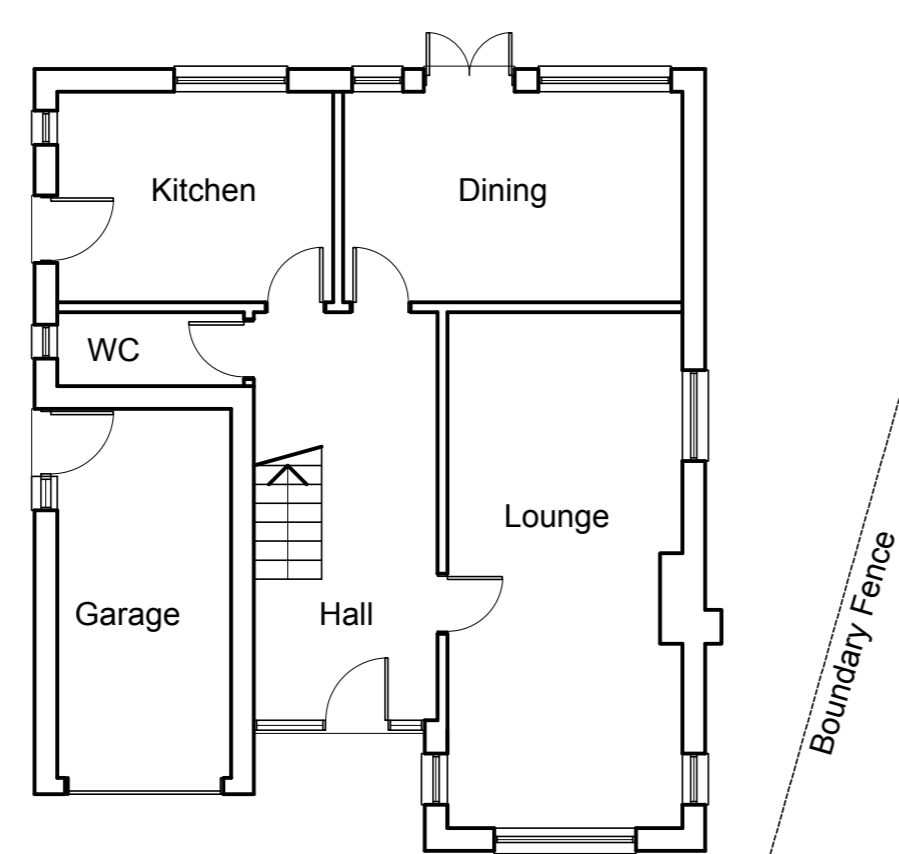

EAST ELEVATION

SOUTH ELEVATION

WEST ELEVATION

NORTH ELEVATION

GROUND FLOOR

FIRST FLOOR

Rev	Date	Description
FOS Architects LLP		309
Development of 7 Graham Gardens KT6		

Title	Existing House Plans & Elevations		Date	April 2021	
Dwg No	309 / 07	Rev	-	Client	Alexandros & Associates
Scale	1:100		A1	Status	OUTLINE PLANNING