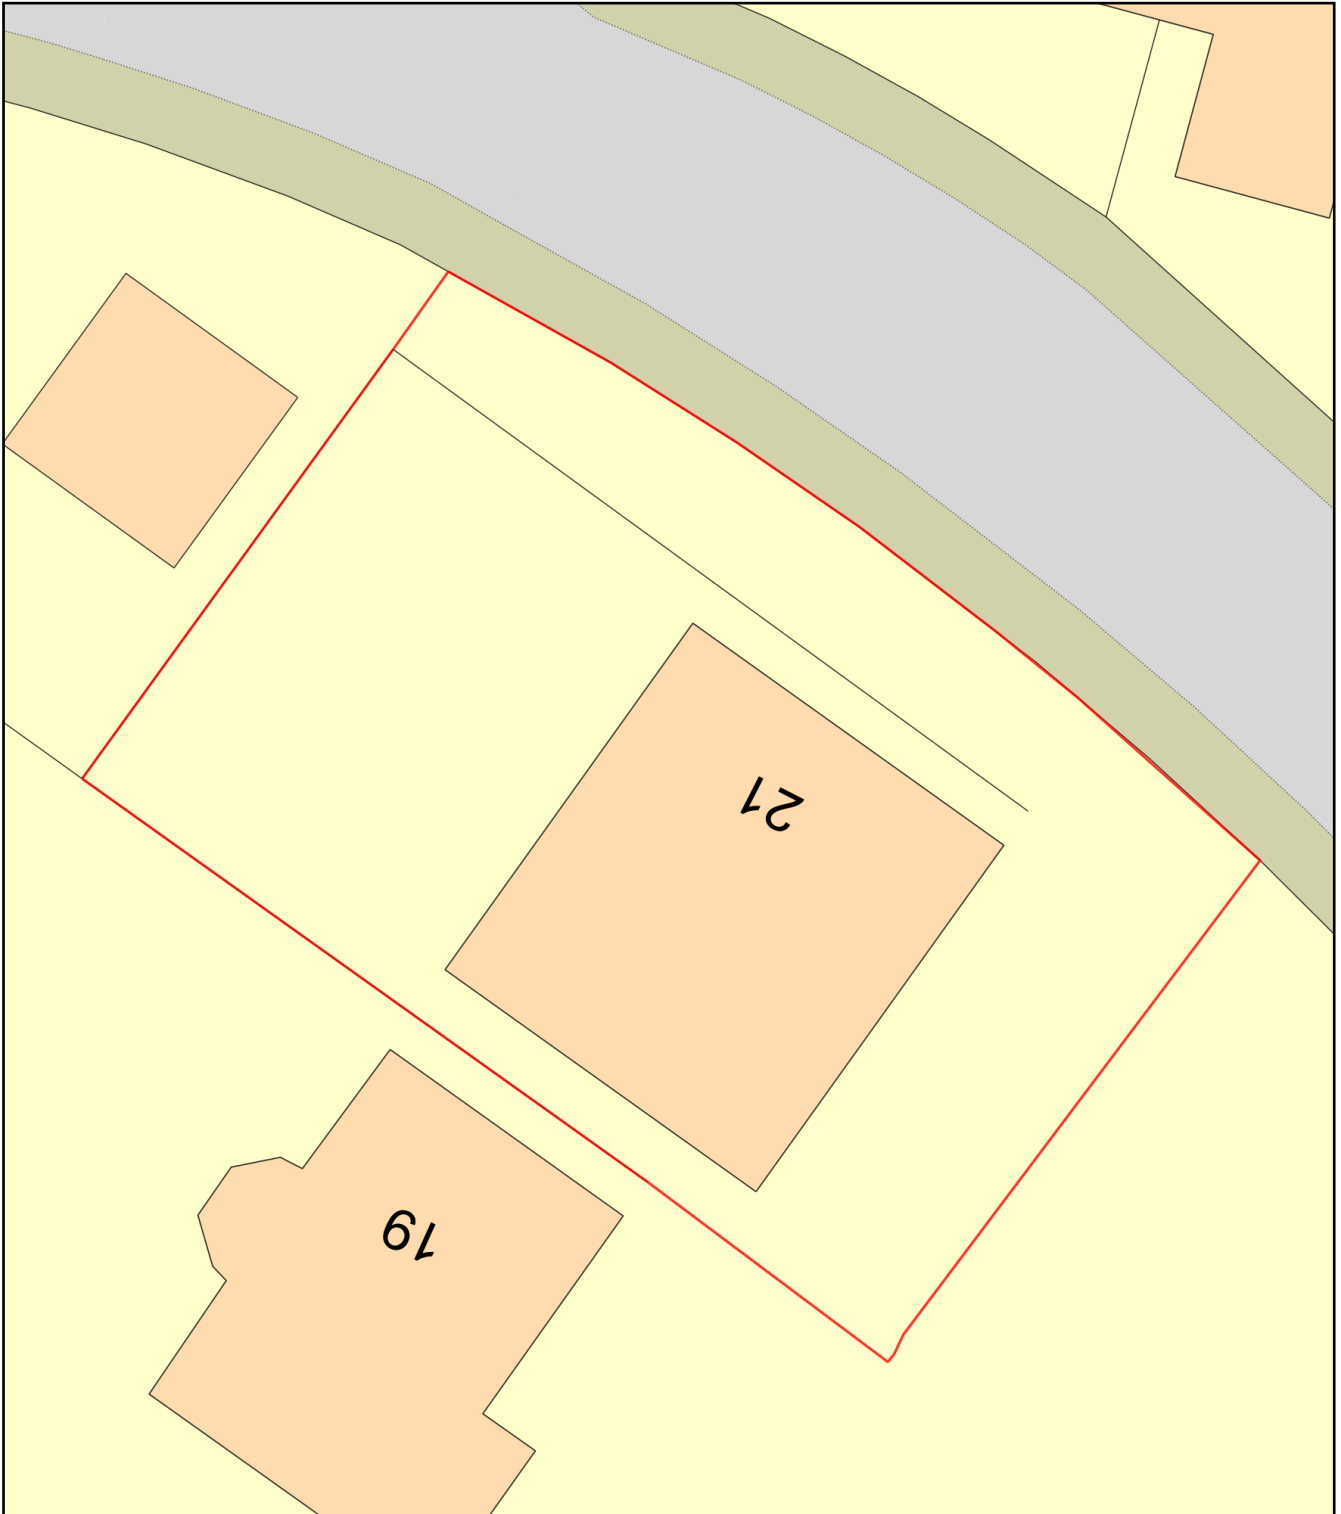

21 Heatherleigh Site Plan

Plan Produced for: Chris Morris

Date Produced: 17 Mar 2021

Plan Reference Number: TQRQM21076130516411

Scale: 1:200 @ A4