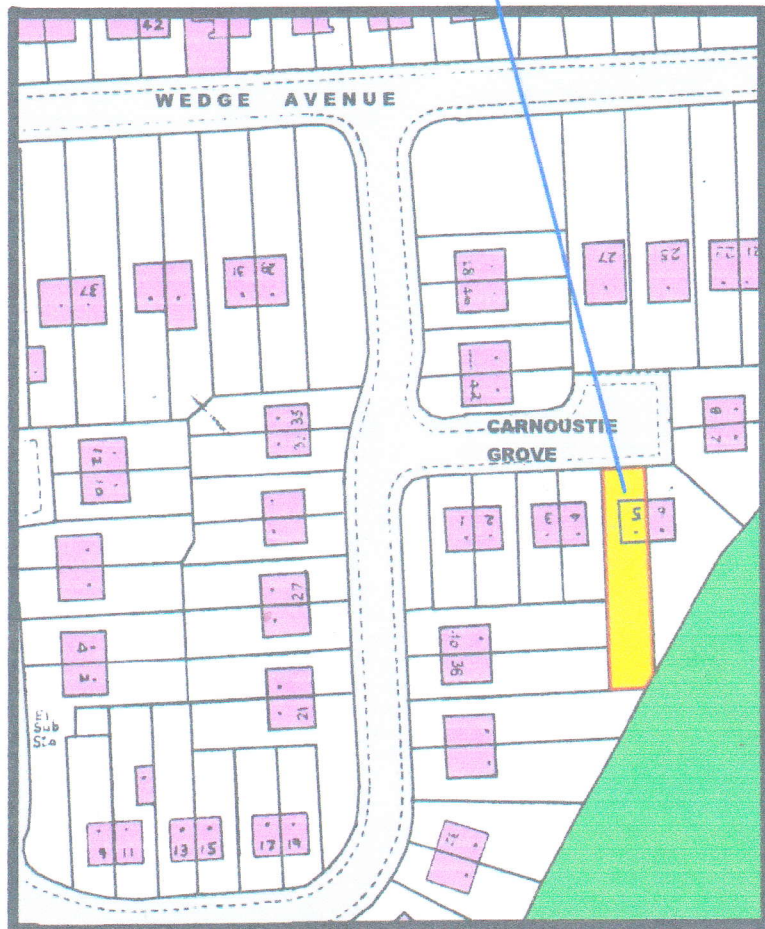

TITLE/SUBJECT

**5 CARNOUSTIE GROVE, HAYDOCK, ST HELENS, WA11 0YW**

**SITE REFERRED TO HIGHLIGHTED  
AND EDGED IN RED**

SCALE : 1/1250 PAPER SIZE A4

GLENEAGLES  
DRIVE

REPRODUCED FROM 1:1250 or 1:2500 MAP BY PERMISSION  
OF ORDINANCE SURVEY (®) ON BEHALF OF THE CONTROLLER  
OF HER MAJESTY'S STATIONERY OFFICE

LICENCE NUMBER AL 10005515

© CROWN COPYRIGHT. ALL RIGHTS RESERVED