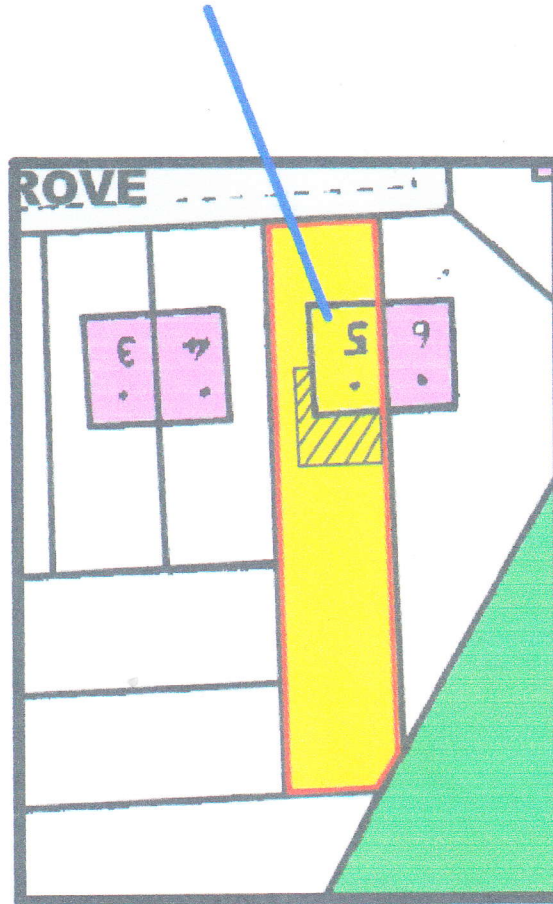

TITLE/SUBJECT **5 CARNOUSTIE GROVE, HAYDOCK, ST HELENS, WA11 0YW**

NORTH

SITE REFERRED TO HIGHLIGHTED
AND EDGED IN RED

SCALE : 1/500 PAPER SIZE A4

REPRODUCED FROM 1:1250 or 1:2500 MAP BY PERMISSION
OF ORDINANCE SURVEY ® ON BEHALF OF THE CONTROLLER
OF HER MAJESTY'S STATIONERY OFFICE

LICENCE NUMBER AL 10005515

© CROWN COPYRIGHT. ALL RIGHTS RESERVED