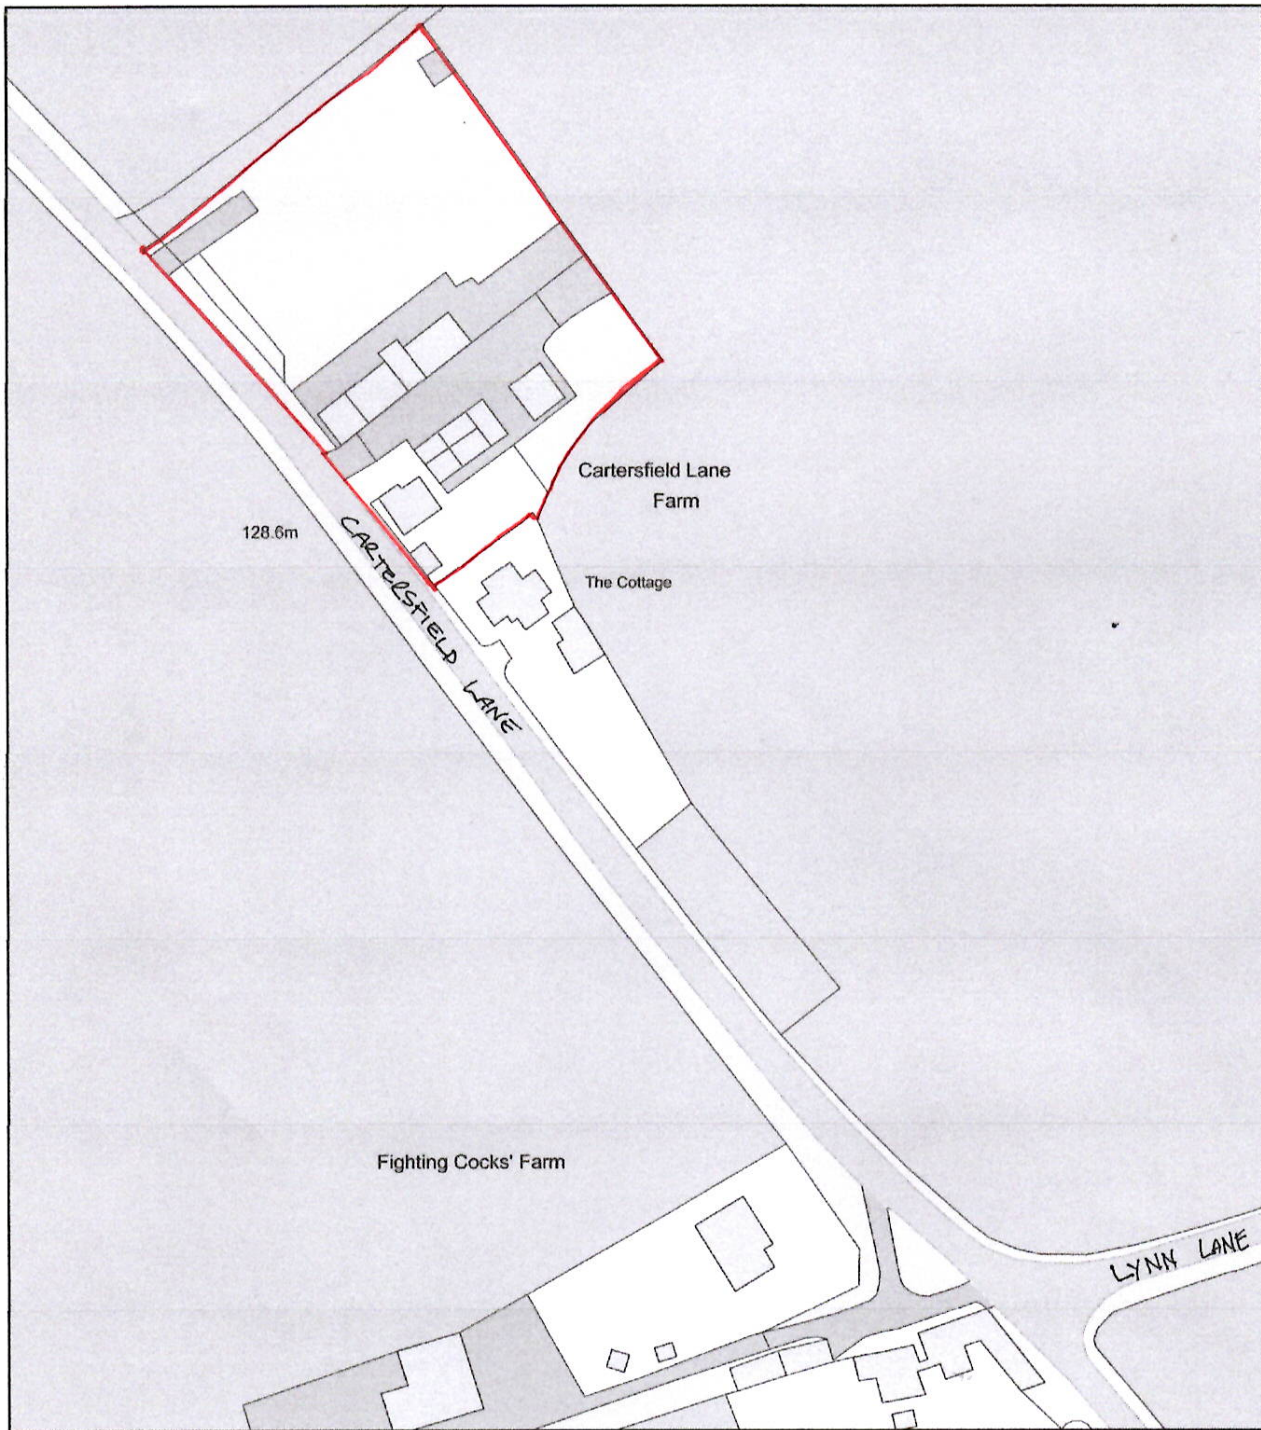

LOCATION PLAN

Plan Produced for: T MAHMOOD

Date Produced: 28 Mar 2021

Plan Reference Number: TQRQM21087160920484

Scale: 1:1250 @ A4