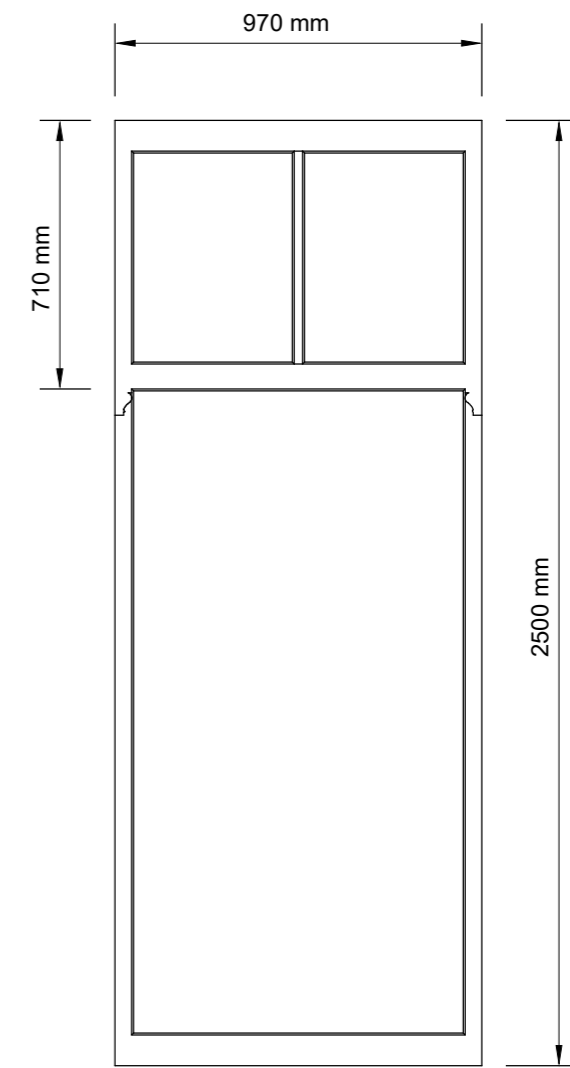

Preservation Windows  
6 Telford Place  
Lenziemill  
Cumbernauld  
G67 2NH

DRAWN BY  
Iain Ritchie

Flat 1  
3 Princes Gardens  
Glasgow  
G12 9HP

Reference : A

5 new casements will be manufactured in timber and fitted to the existing cases, opening style will be matched to the original which is a side opening casement

Reference : B

New sashes will be manufactured in timber and fitted to the existing case, opening style will be matched to original

All windows will be fitted with a 4/12/4 low E gas filled unit to achieve a 'U' value of 1.4.