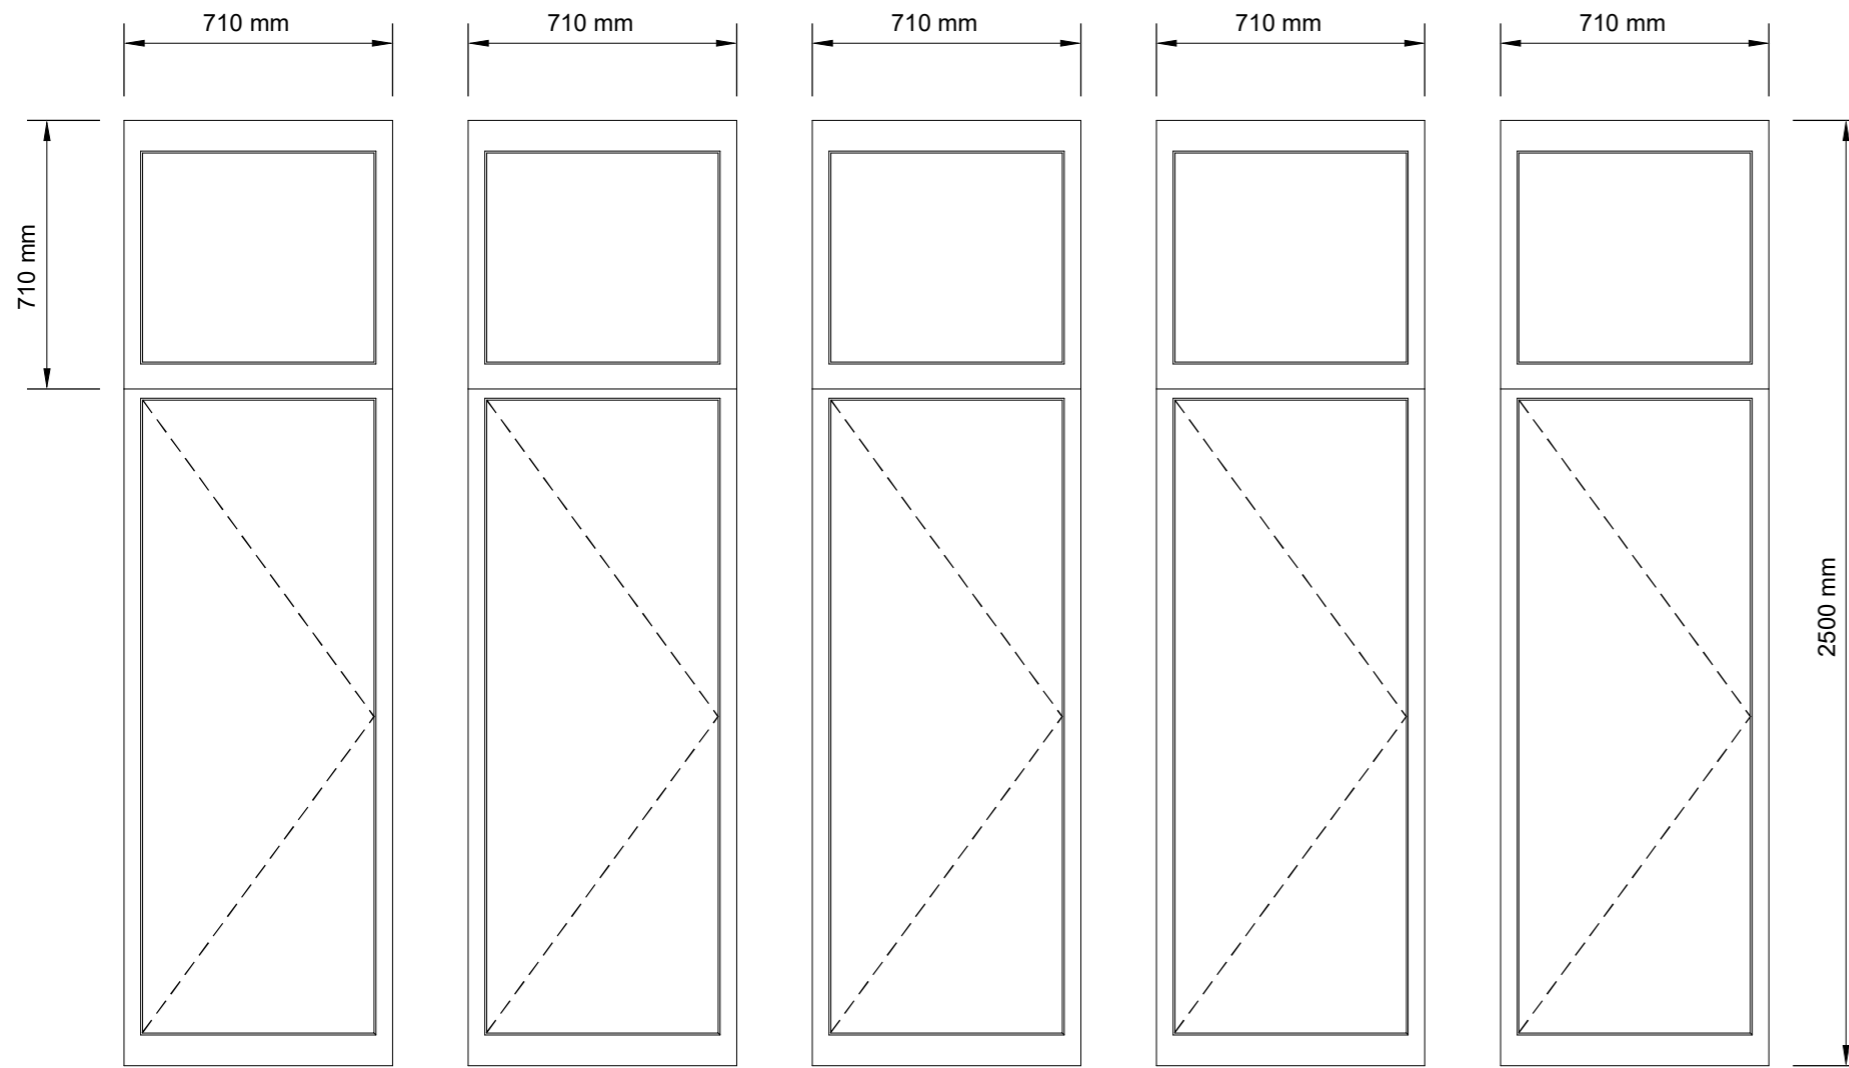

Preservation Windows  
6 Telford Place  
Lenziemill  
Cumbernauld  
G67 2NH

DRAWN BY  
Iain Ritchie

Flat 1  
3 Princes Gardens  
Glasgow  
G12 9HP

Reference : A

5 new casements will be manufactured in timber and fitted to the existing cases, opening style will be matched to the original which is a side opening casement

Reference : B

New sashes will be manufactured in timber and fitted to the existing case, opening style will be matched to original

All windows will be fitted with a 4/12/4 low E gas filled unit to achieve a 'U' value of 1.4.