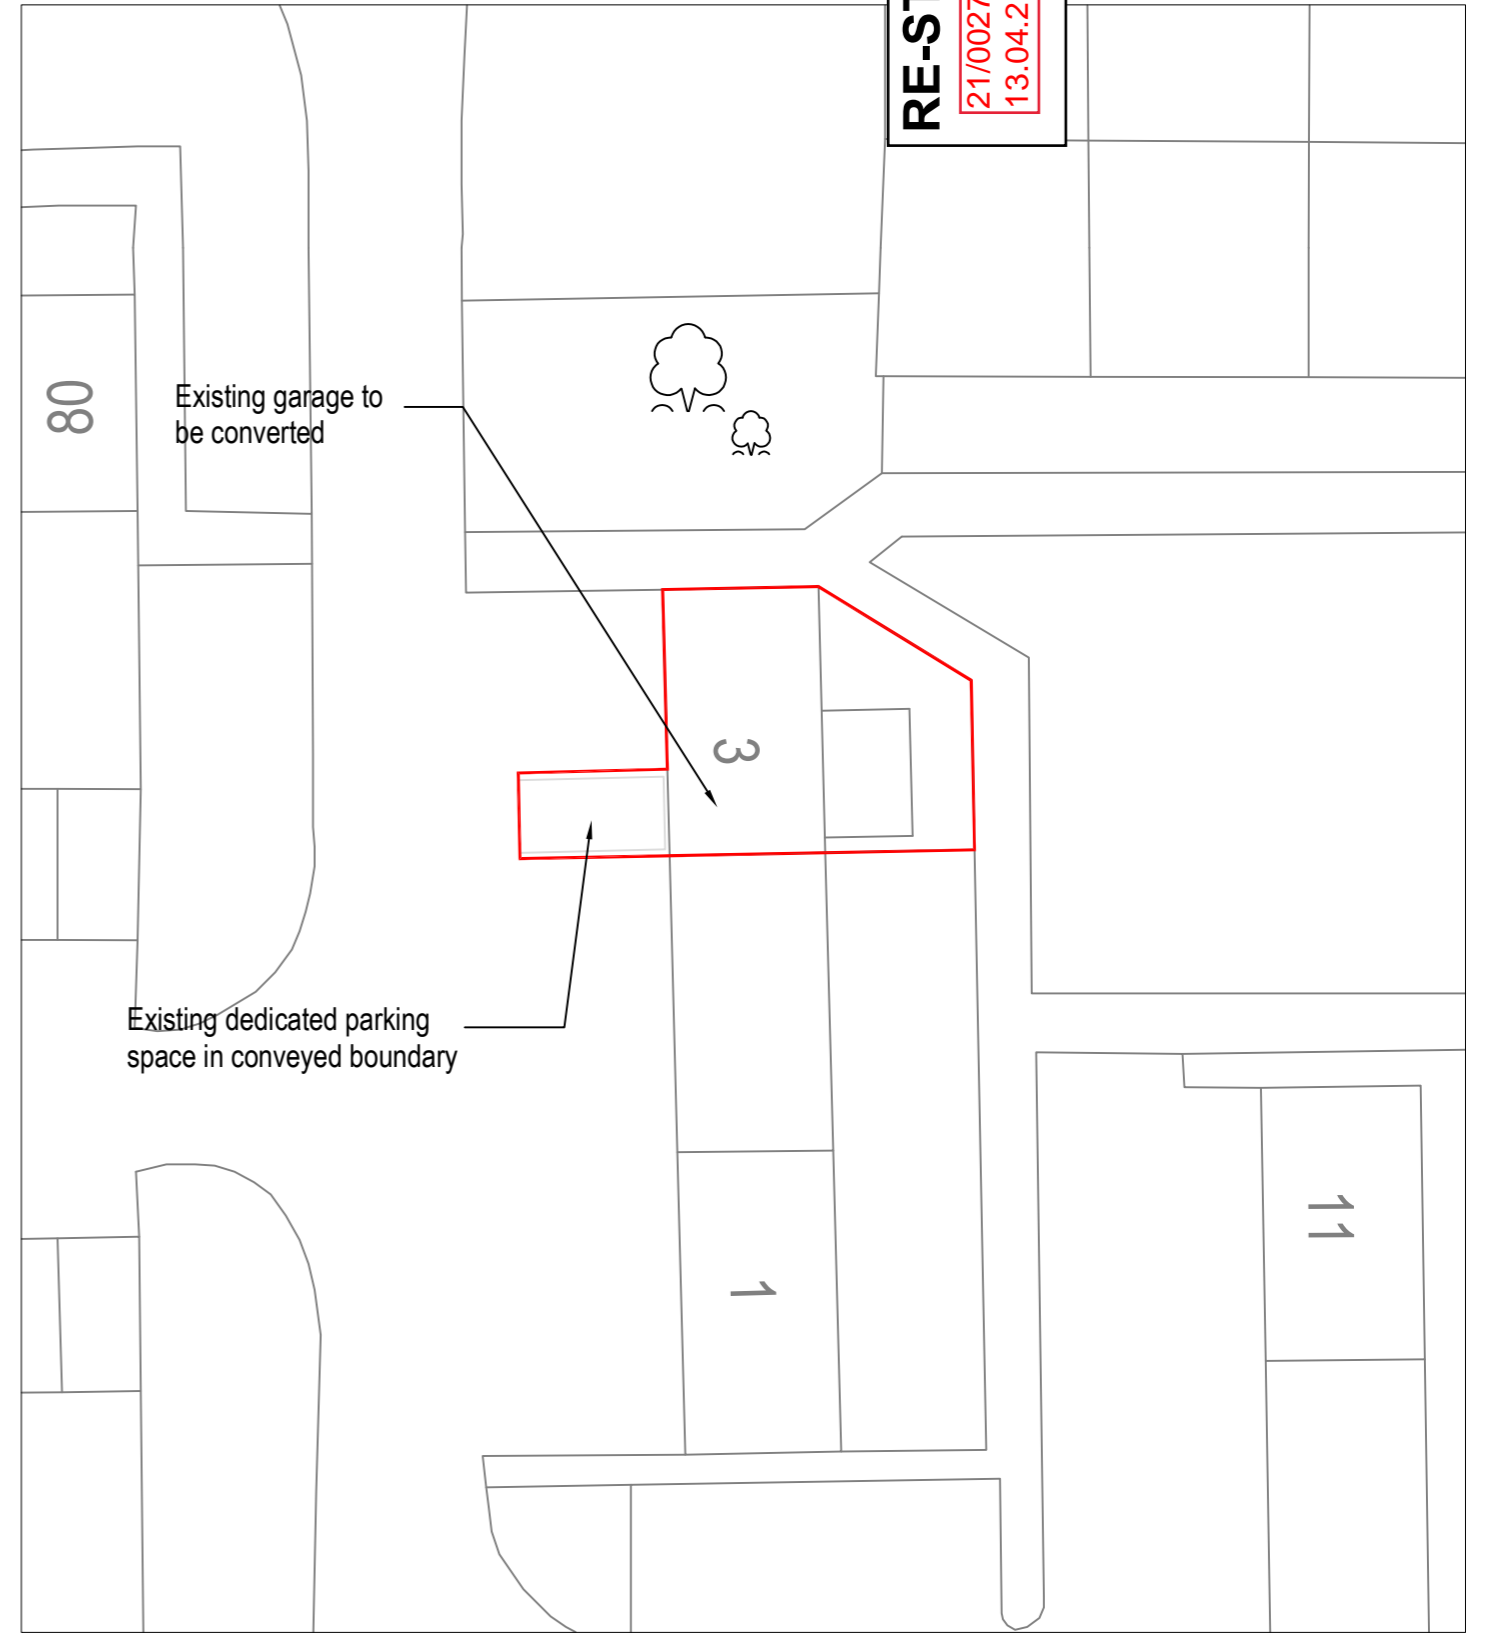

**RE-STAMP**  
21/00279/FUL  
13.04.21

Bracknell  
Forest  
Council  
Environment Culture  
and Communities

Location Plan 1:1250

Block Plan 1:500

3 Cottesmore, Bracknell