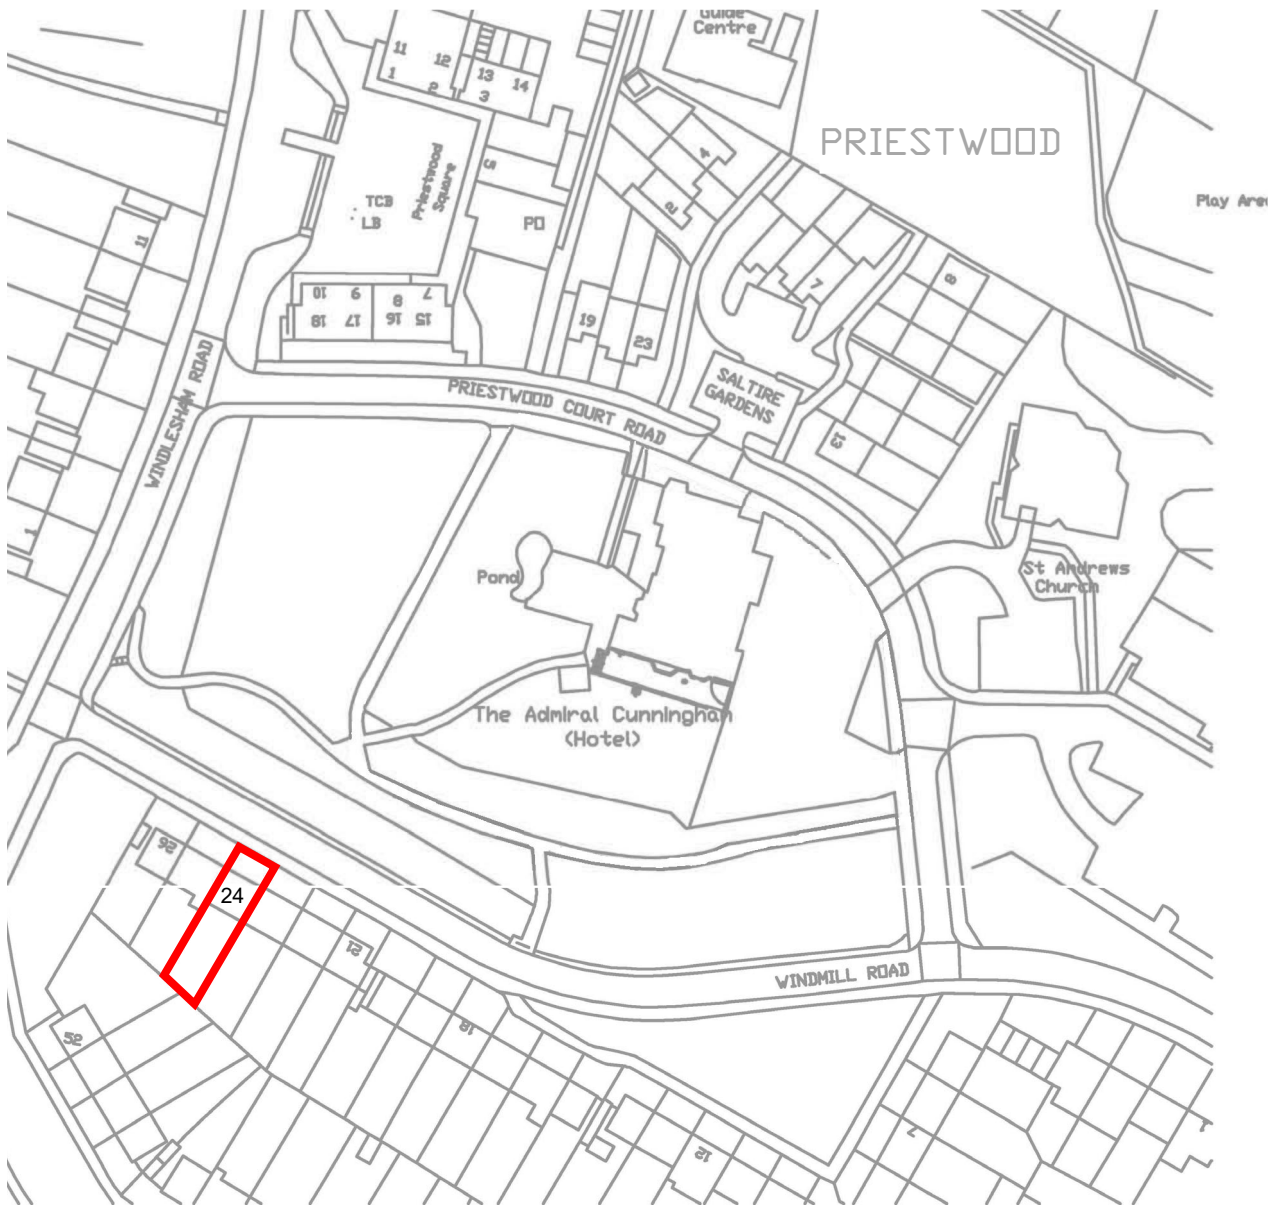

LOCATION MAP SCALE 1:1250@a4

24 Windmill Road, Bracknell, RG42 1TT

OS 100031961 National Map Centre

RECEIVED	
21/00390/PAH	
09.04.2021	