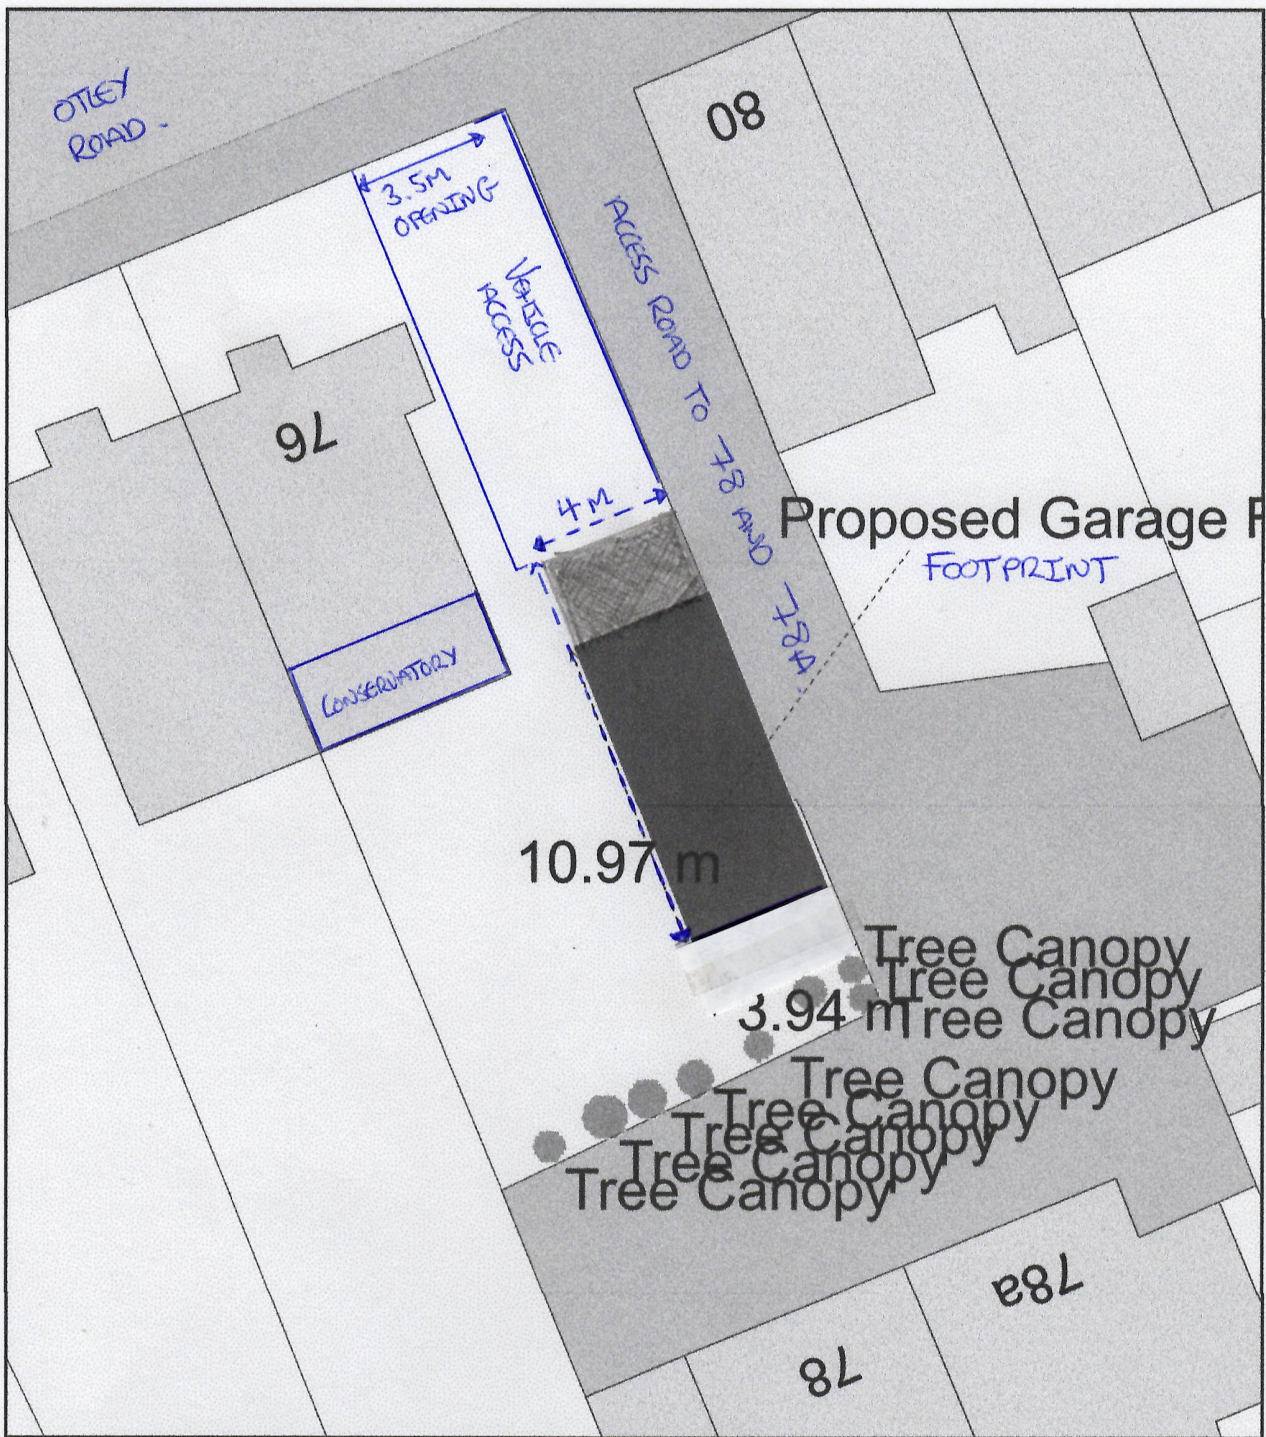

Site Plan

Plan Produced for: 21/01863/HOU

Date Produced: 20 Apr 2021

Plan Reference Number: TQRQM21110122754343

Scale: 1:200 @ A4