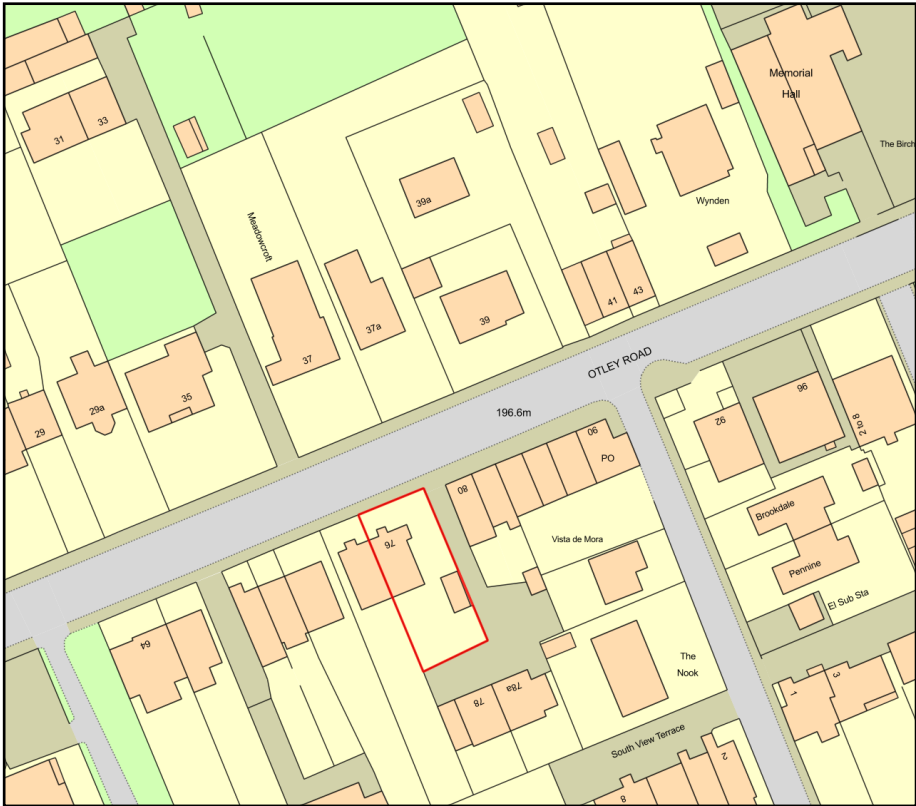

Location Plan

Plan Produced for: 21/01863/HOU
Date Produced: 20 Apr 2021
Plan Reference Number: TQRQM21110121847882
Scale: 1:1250 @ A4