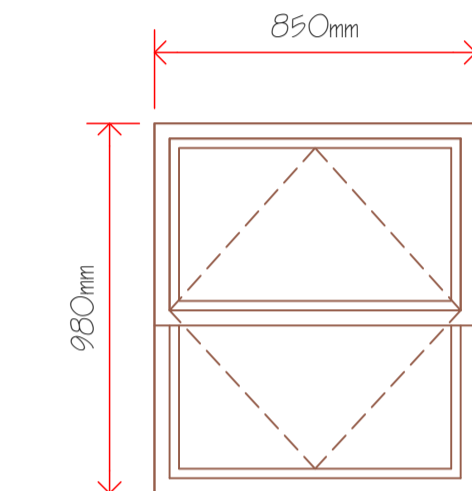

DOOR 2 White pvc Ral 1013

WINDOW 1 White pvc Ral 1013

WINDOW 3 White pvc Ral 1013

WINDOW 2 White pvc Ral 1013

EXISTING SITE PLAN ©Crown Copyright and database rights 2019 OS Licence no. 100018971

DOOR 1 Timber Oyster white Ral 1013 DOOR 3 White pvc Ral 1013

WINDOW SCHEDULE 1:20