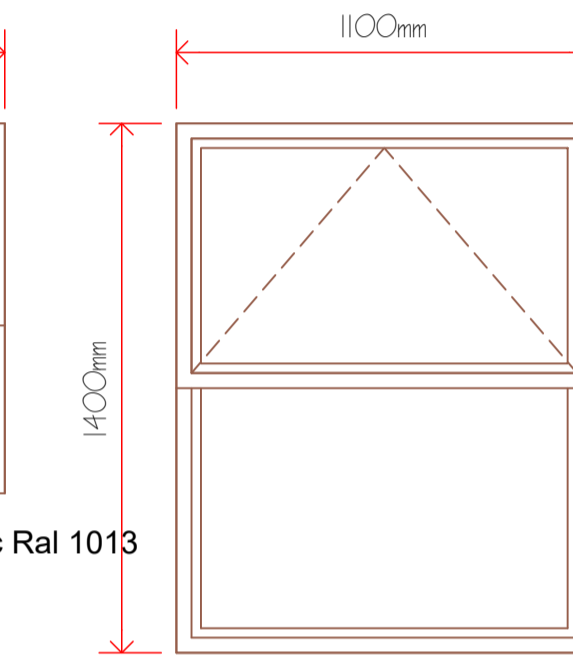

DOOR 2 White pvc Ral 1013

WINDOW 1 White pvc Ral 1013

WINDOW 3 White pvc Ral 1013

WINDOW 2 White pvc Ral 1013

EXISTING SITE PLAN ©Crown Copyright and database rights 2019 OS Licence no. 100018971

DOOR 1 Timber Oyster white Ral 1013 DOOR 3 White pvc Ral 1013

WINDOW SCHEDULE 1:20