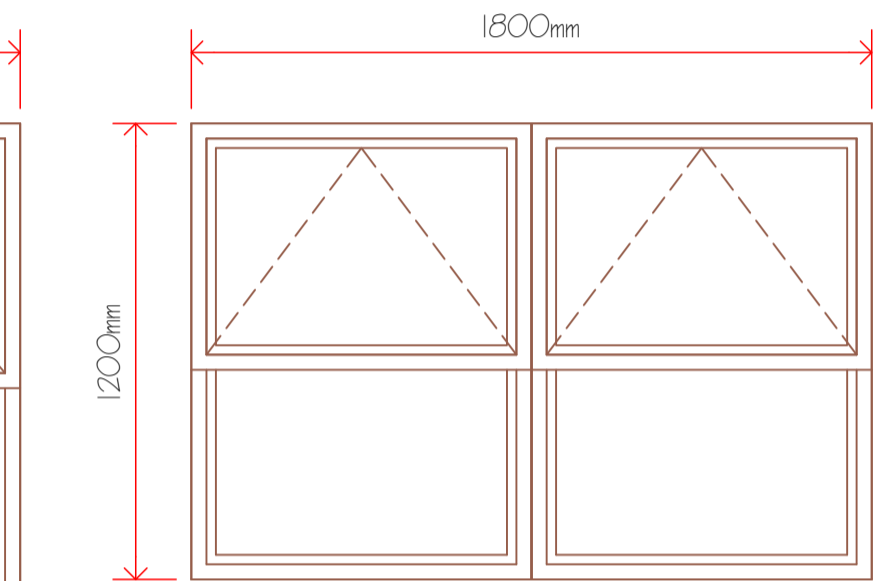

DOOR 2 White pvc Ral 1013

WINDOW 1 White pvc Ral 1013

WINDOW 3 White pvc Ral 1013

WINDOW 2 White pvc Ral 1013

EXISTING SITE PLAN ©Crown Copyright and database rights 2019 OS Licence no. 100018971

DOOR 1 Timber Oyster white Ral 1013 DOOR 3 White pvc Ral 1013

WINDOW SCHEDULE 1:20