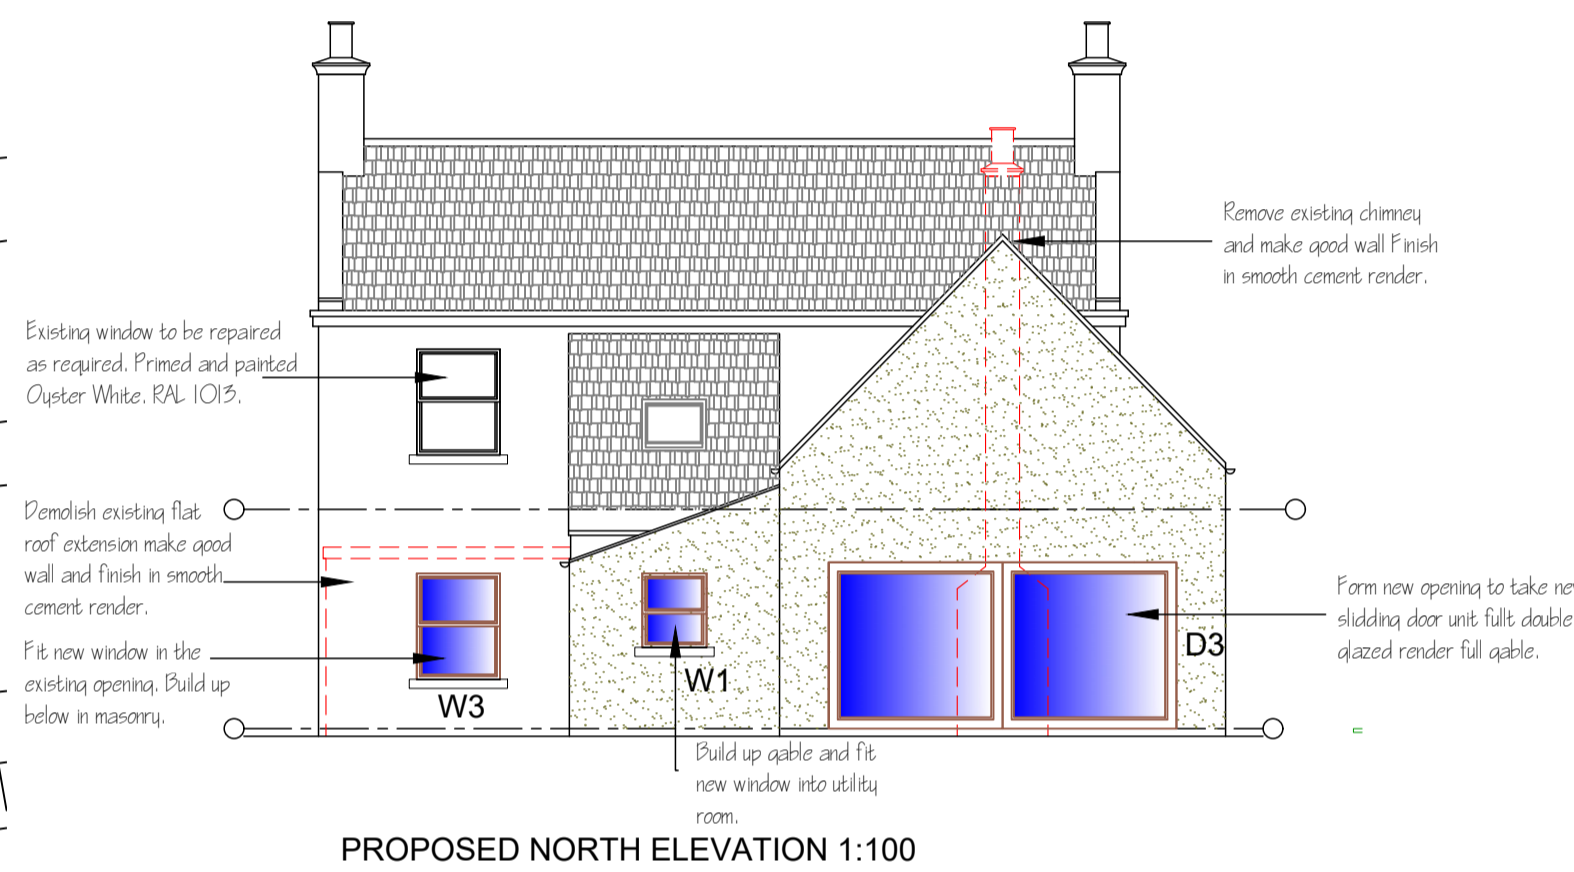

DOOR 2 White pvc Ral 1013

WINDOW 1 White pvc Ral 1013

WINDOW 3 White pvc Ral 1013

WINDOW 2 White pvc Ral 1013

EXISTING SITE PLAN ©Crown Copyright and database rights 2019 OS Licence no. 100018971

DOOR 1 Timber Oyster white Ral 1013 DOOR 3 White pvc Ral 1013

WINDOW SCHEDULE 1:20