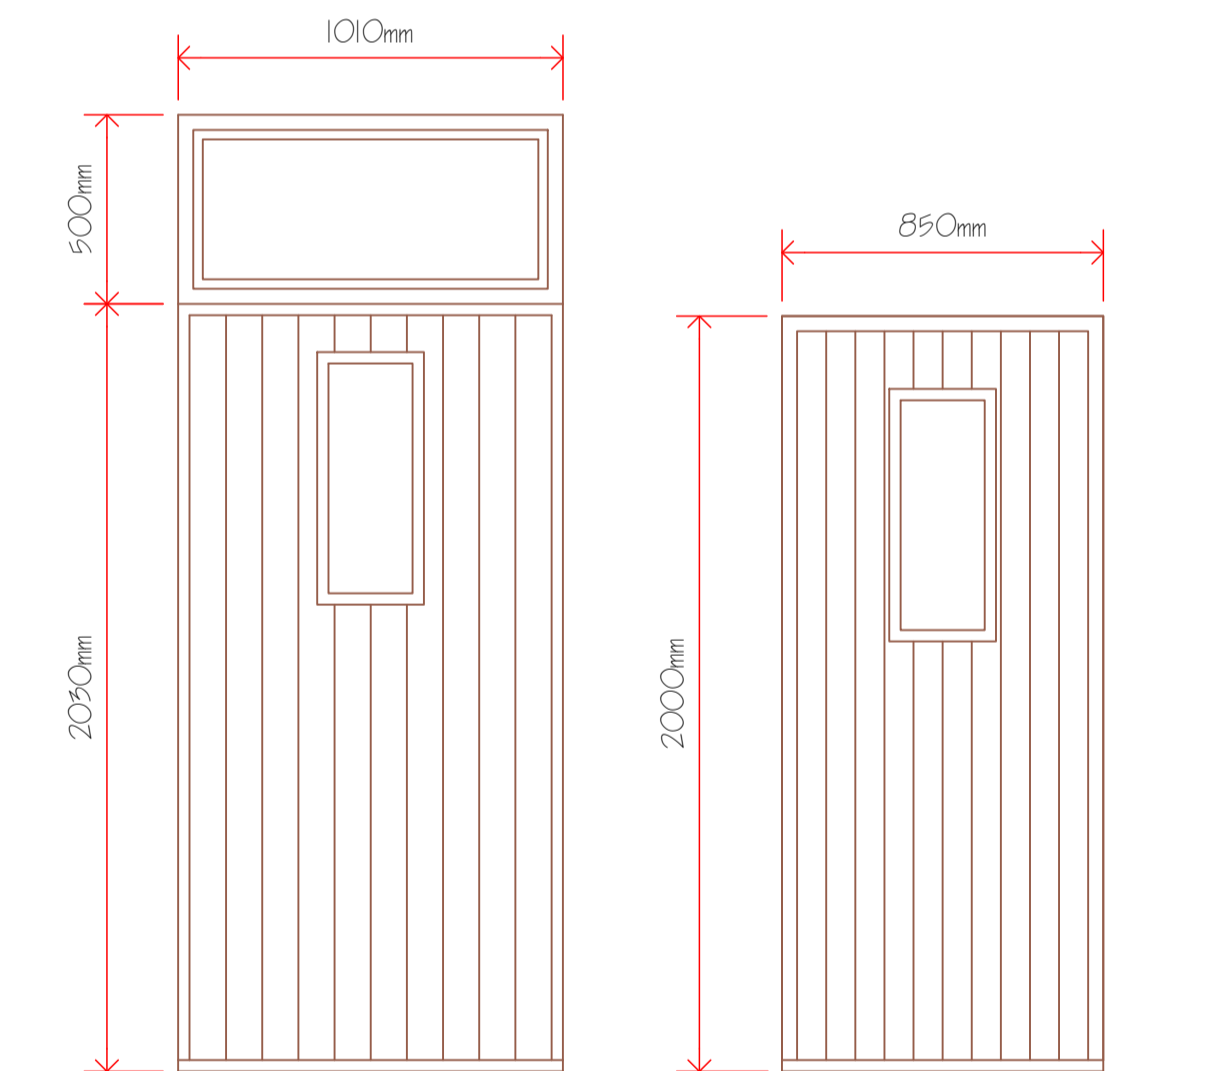

DOOR 2 White pvc Ral 1013

WINDOW 1 White pvc Ral 1013

WINDOW 3 White pvc Ral 1013

WINDOW 2 White pvc Ral 1013

EXISTING SITE PLAN ©Crown Copyright and database rights 2019 OS Licence no. 100018971

DOOR 1 Timber Oyster white Ral 1013 DOOR 3 White pvc Ral 1013

WINDOW SCHEDULE 1:20