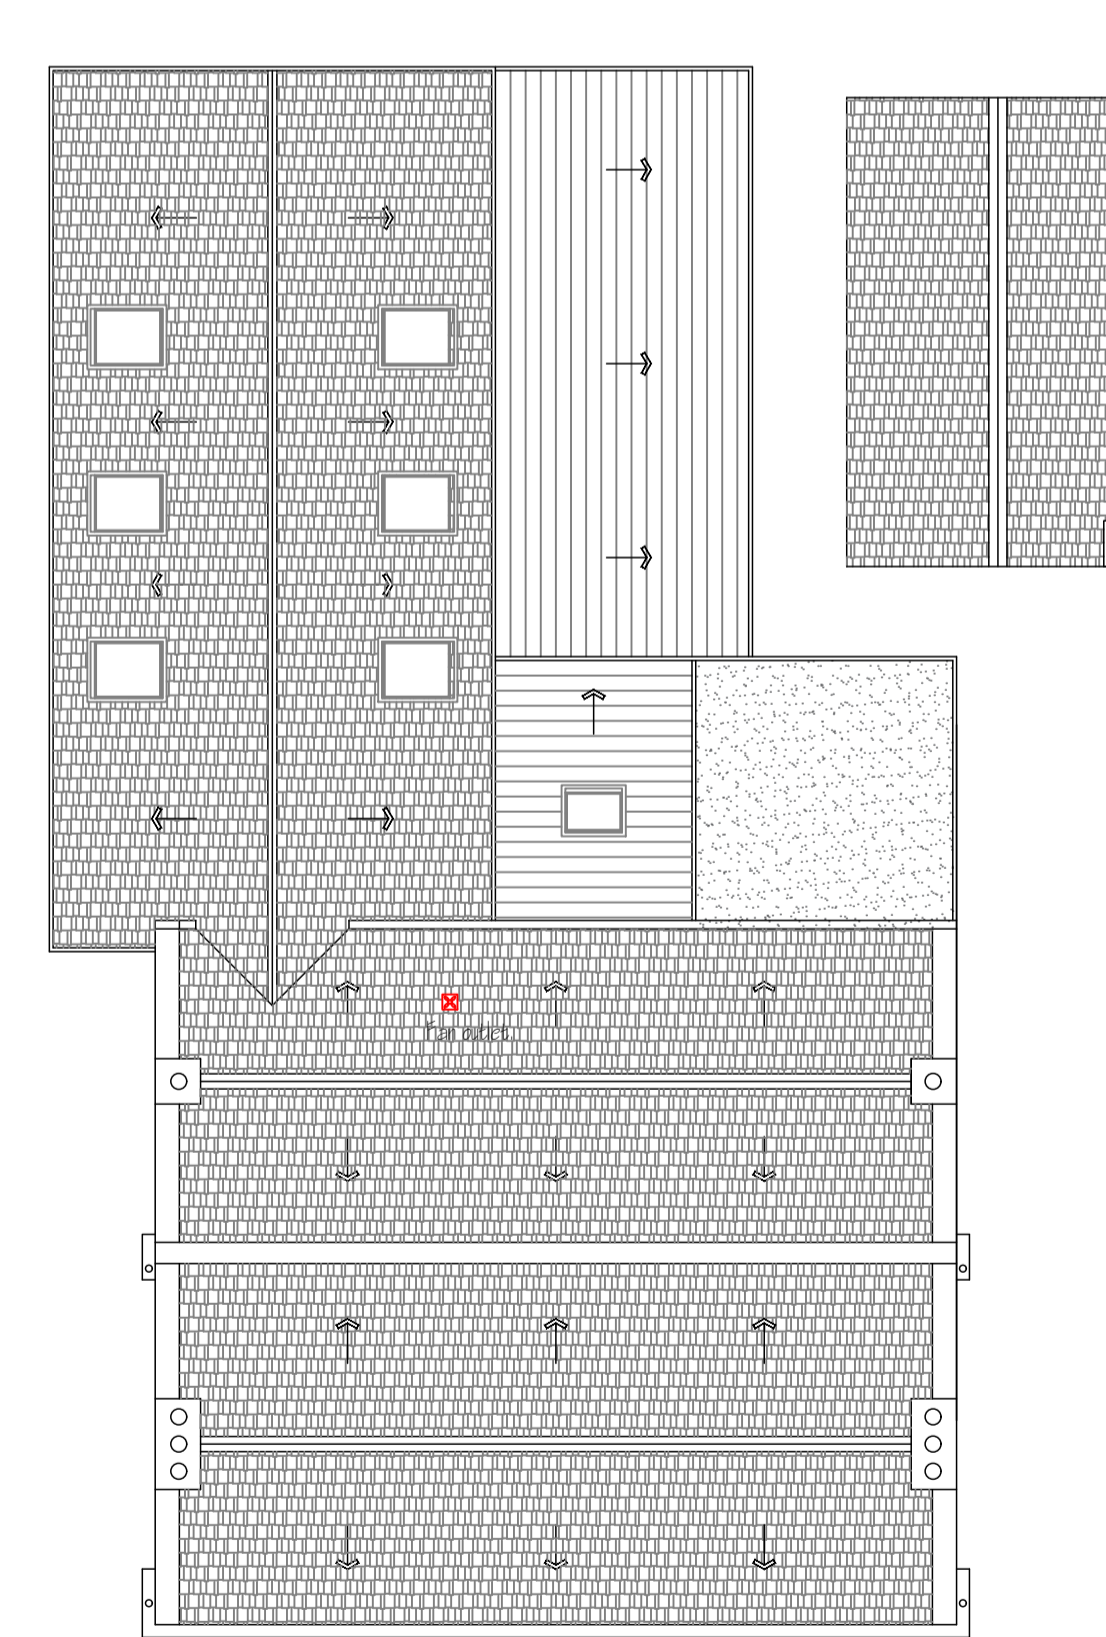

DOOR 2 White pvc Ral 1013

WINDOW 1 White pvc Ral 1013

WINDOW 3 White pvc Ral 1013

WINDOW 2 White pvc Ral 1013

EXISTING SITE PLAN ©Crown Copyright and database rights 2019 OS Licence no. 100018971

DOOR 1 Timber Oyster white Ral 1013 DOOR 3 White pvc Ral 1013

WINDOW SCHEDULE 1:20