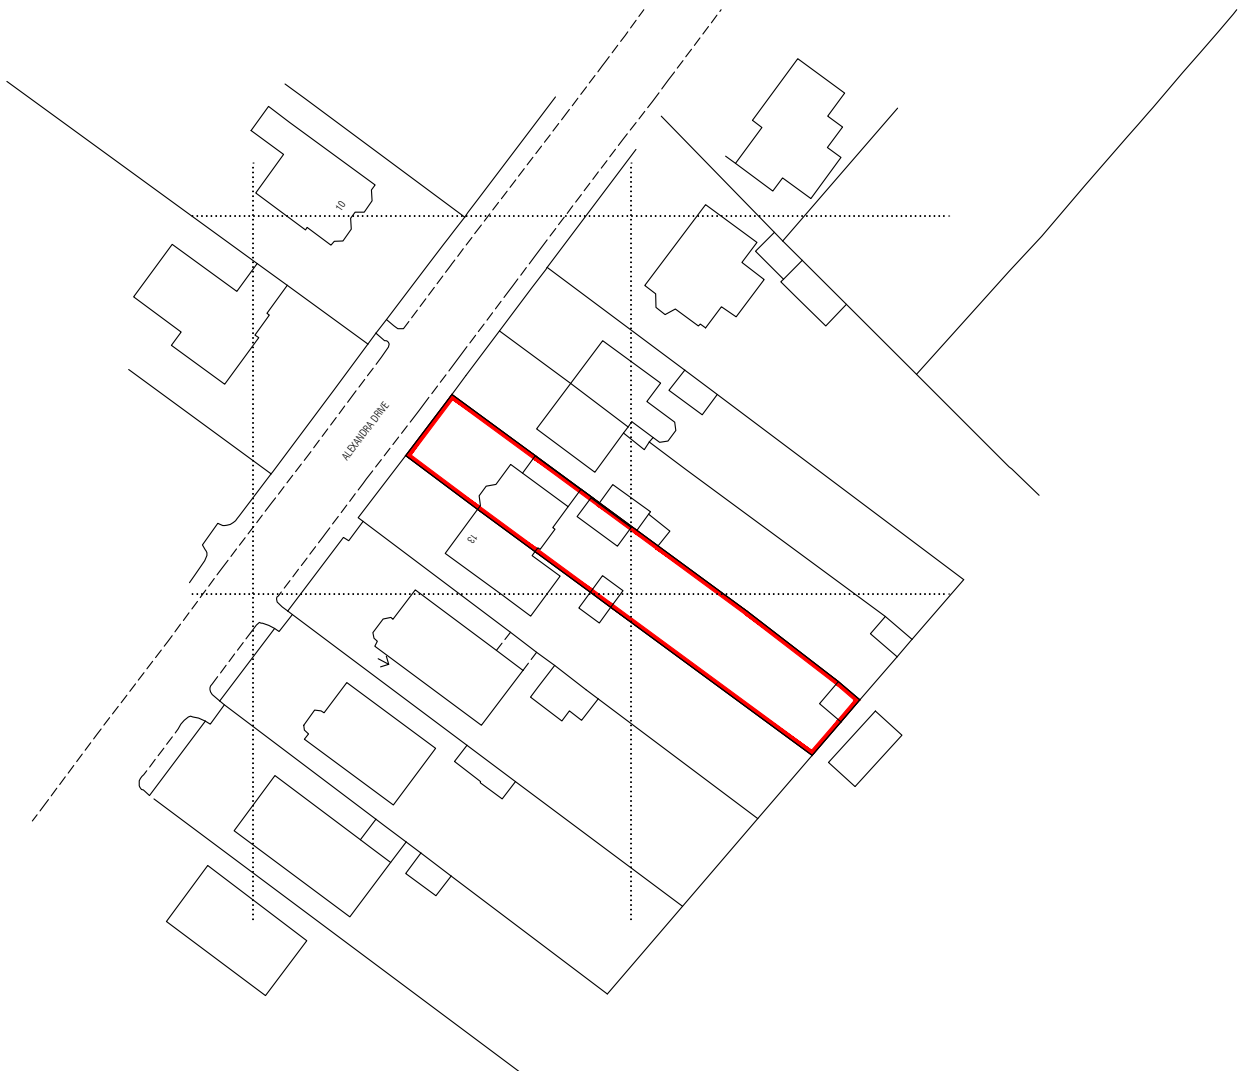

scale bar 1:1000

Ordnance Survey, (c) Crown Copyright 2010. All rights reserved. Licence number 100022432

G Robertson
Architectural Technician
10 Wester Newlands Drive, Falkirk, FK2 0ZX
gregorroberson@live.co.uk

Project
11 Alexandra Drive, Alloa, FK10 2DQ

Scale
1:1000 (A\$)

Date
16.04.2021

Drawing Title
Location Plan

Drawing Nr.
21/005(PL)01

Revision
-