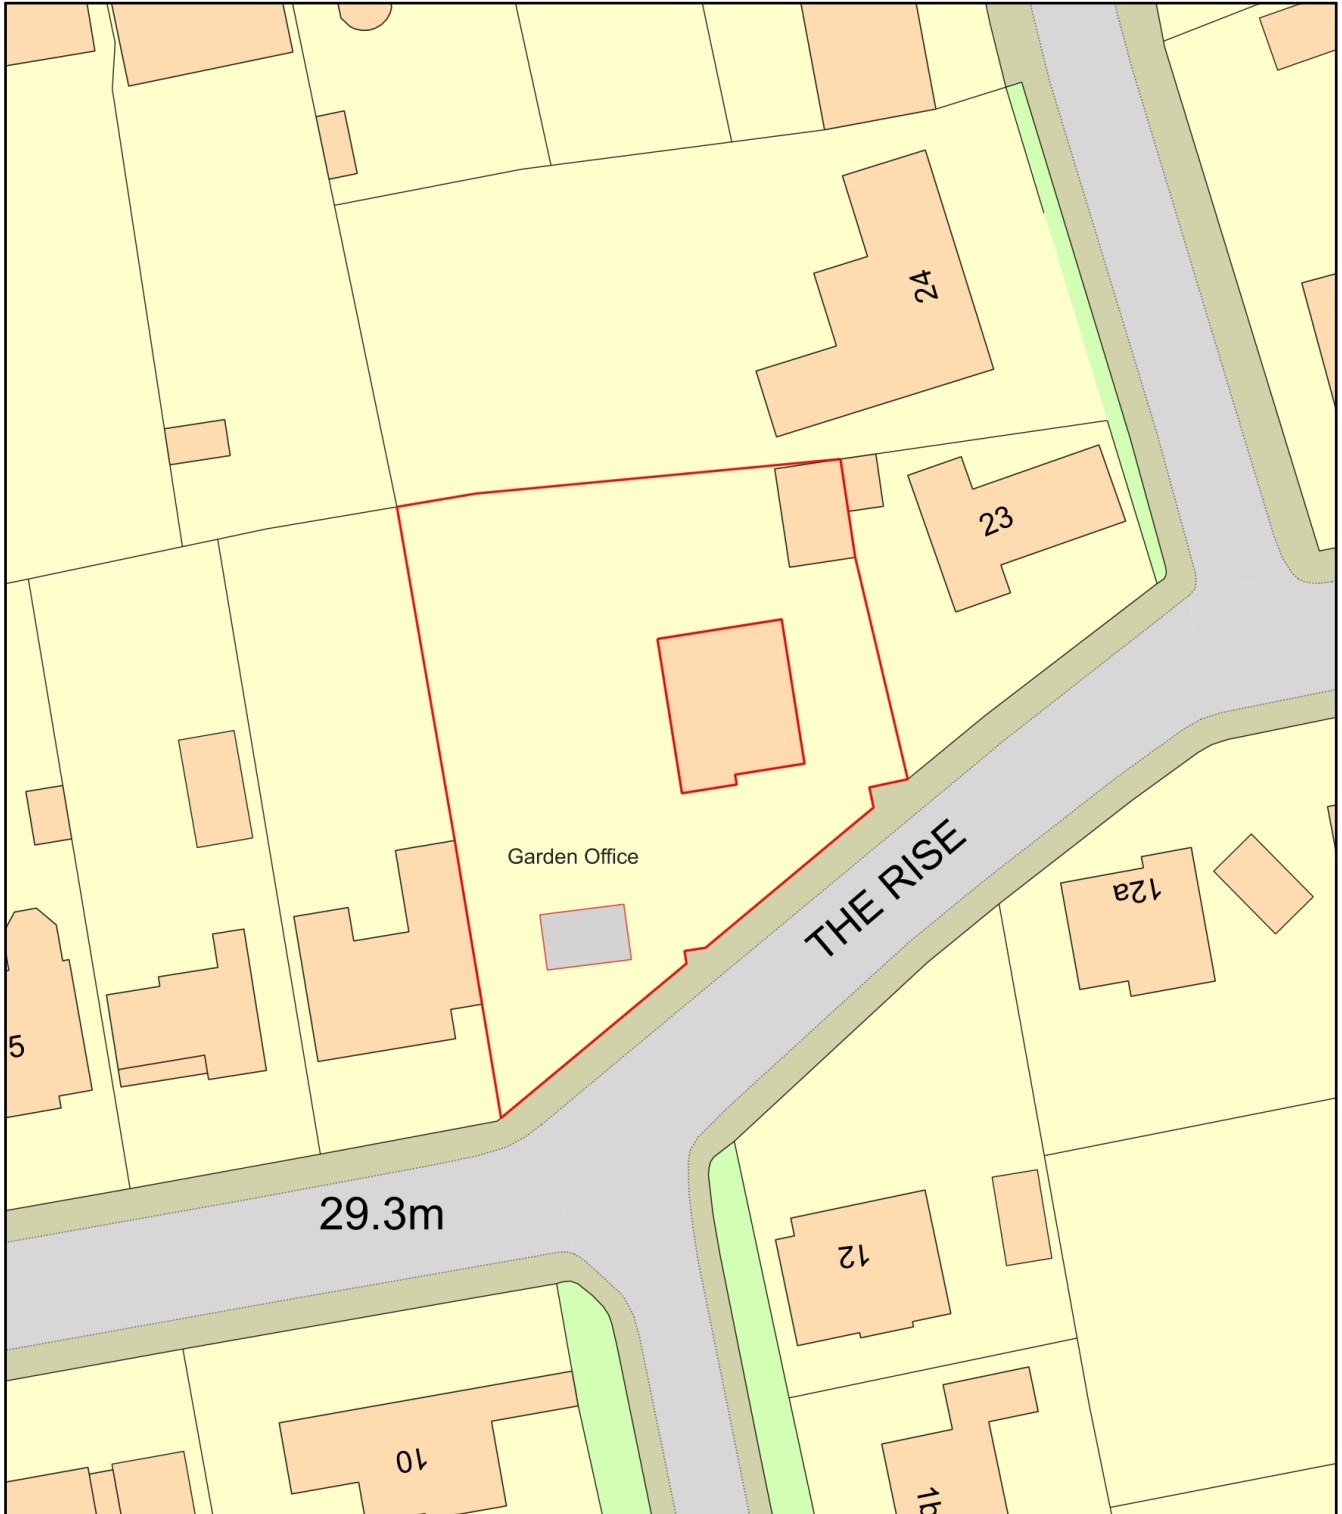

Block Plan for 21 The Rise

Plan Produced for: **Jeremy & Emma Lane**

Date Produced: 27 Mar 2021

Plan Reference Number: TQRQM21086163206882

Scale: 1:500 @ A4