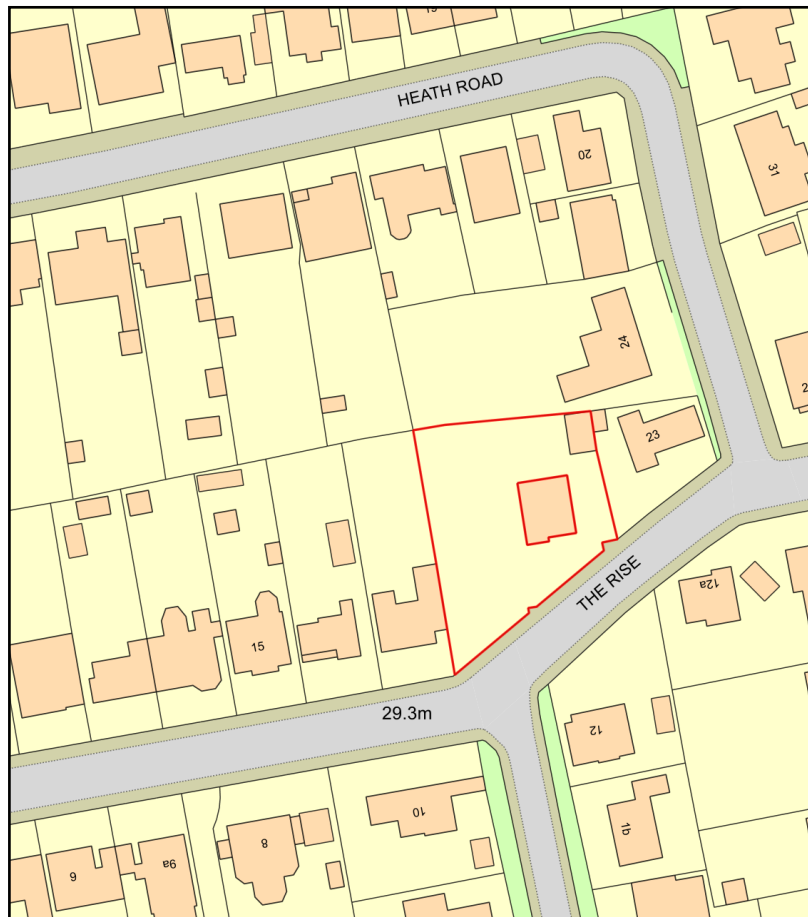

# Location Plan for 21 The Rise

Plan Produced for: **Jeremy & Emma Lane**

Date Produced: 27 Mar 2021

Plan Reference Number: TQRQM21086162642620

Scale: 1:1250 @ A4