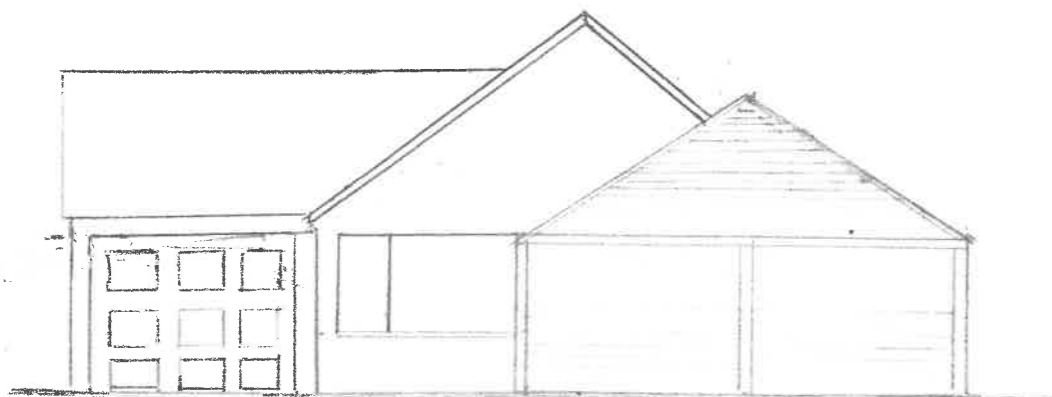

2084

Blaby District Council
25 MAR 2021
Planning Department

21/0044/HH

Side Elevation
West

Side Elevation
East

Front Elevation South

Rear Elevation North

Peter ELTON
Oakapple
Aston Lane
Aston Flamville
LE10 3AA
Existing Elevations

Scale 1:100

0 1 2 3 4 5