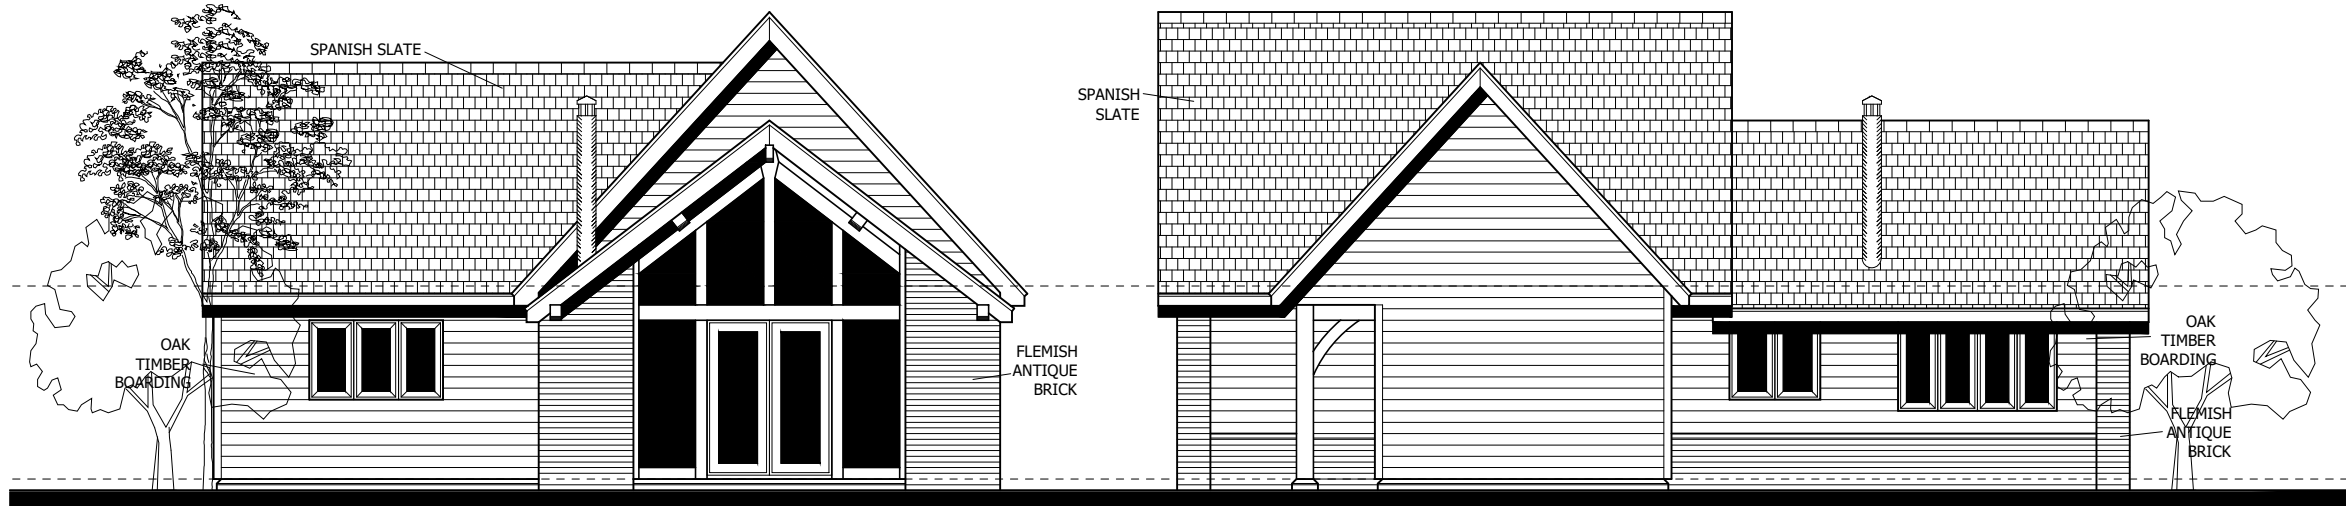

WEST ELEVATION

NORTH ELEVATION

EAST ELEVATION

SOUTH ELEVATION

Belmont Yard, Station Rd,  
Caersws, Powys. SY17 5EQ  
Phone 01686 688000  
Fax 01686 688 139

Project Title:  
BICTON FARM,  
SHREWSBURY. SY3 8EU

Drawing Title:  
ELEVATIONS

Client:  
MR EGERTON

Scale: 1:100 @ A3	Date: Dec. 19	Drawn by: OE
----------------------	------------------	-----------------

Job No: W190 241	Drawing No: SK02	Rev: K
---------------------	---------------------	-----------