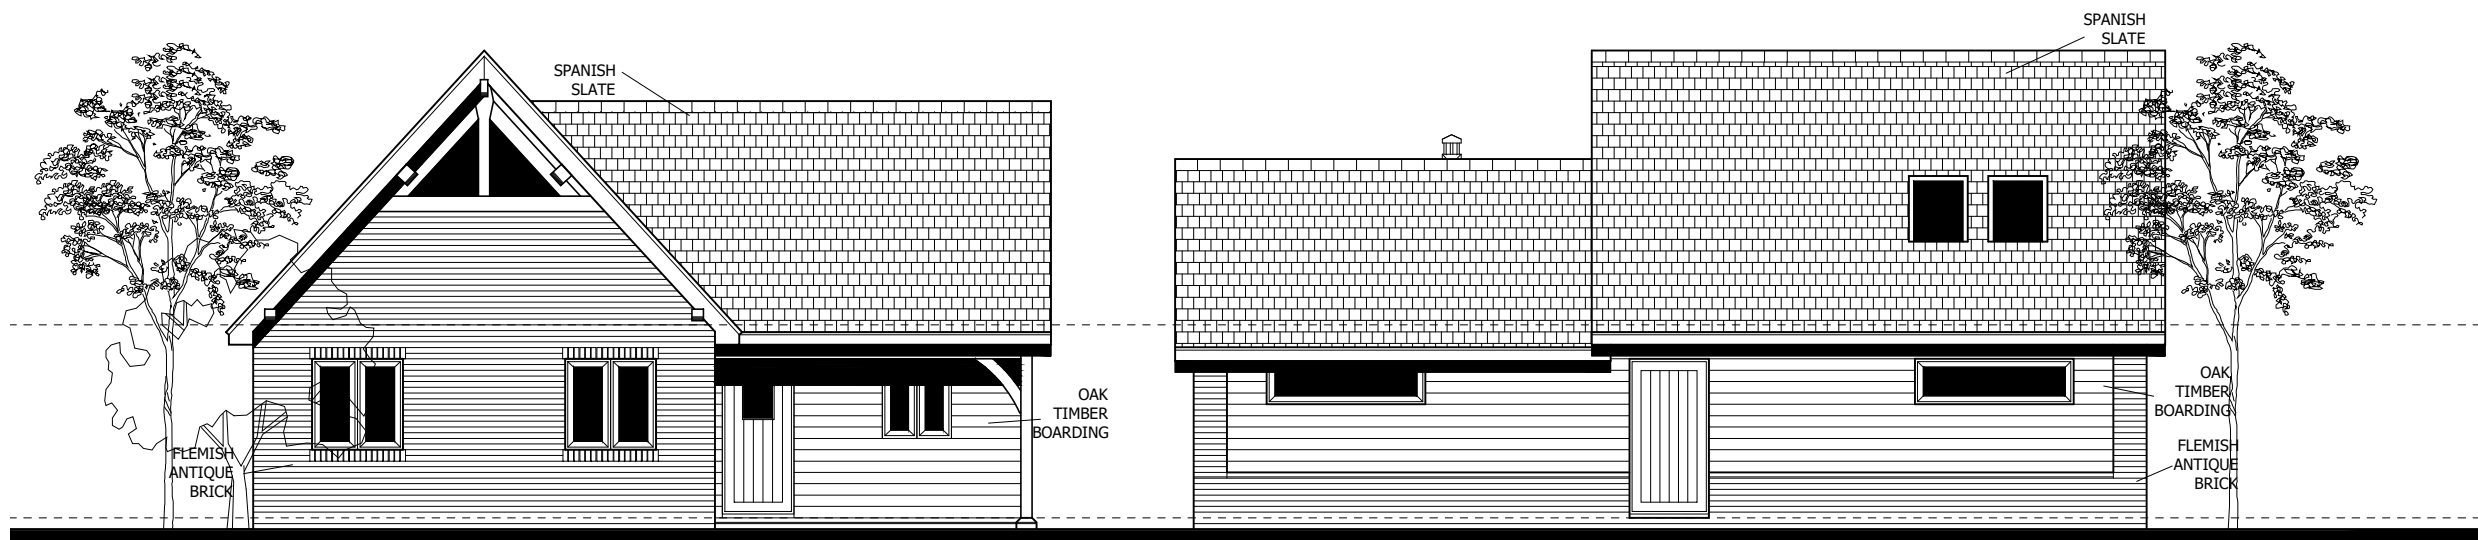

WEST ELEVATION

NORTH ELEVATION

EAST ELEVATION

SOUTH ELEVATION

Belmont Yard, Station Rd,  
Caersws, Powys. SY17 5EQ  
Phone 01686 688000  
Fax 01686 688 139

Project Title:  
BICTON FARM,  
SHREWSBURY. SY3 8EU

Drawing Title:  
ELEVATIONS

Client:  
MR EGERTON

Scale: 1:100 @ A3	Date: Dec. 19	Drawn by: OE
----------------------	------------------	-----------------

Job No: W190 241	Drawing No: SK02	Rev: K
---------------------	---------------------	-----------