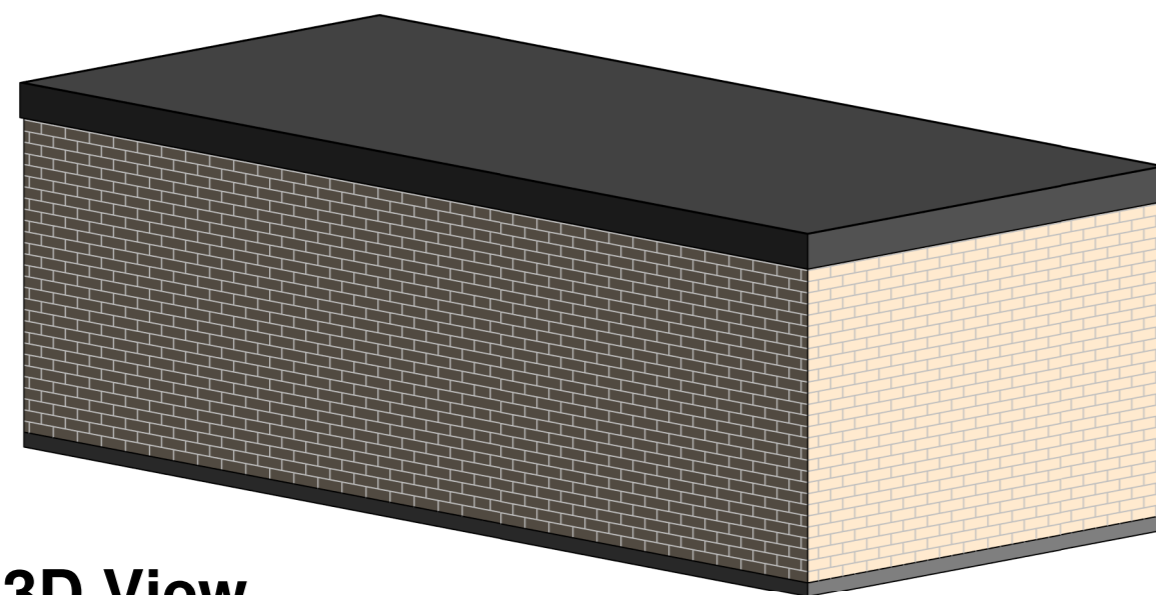

Plan View
1 : 50

North East
1 : 50

South East
1 : 50

3D View

North West
1 : 50

South West
1 : 50

Note:
Brickwork to match existing.

Sprinkler Store Details