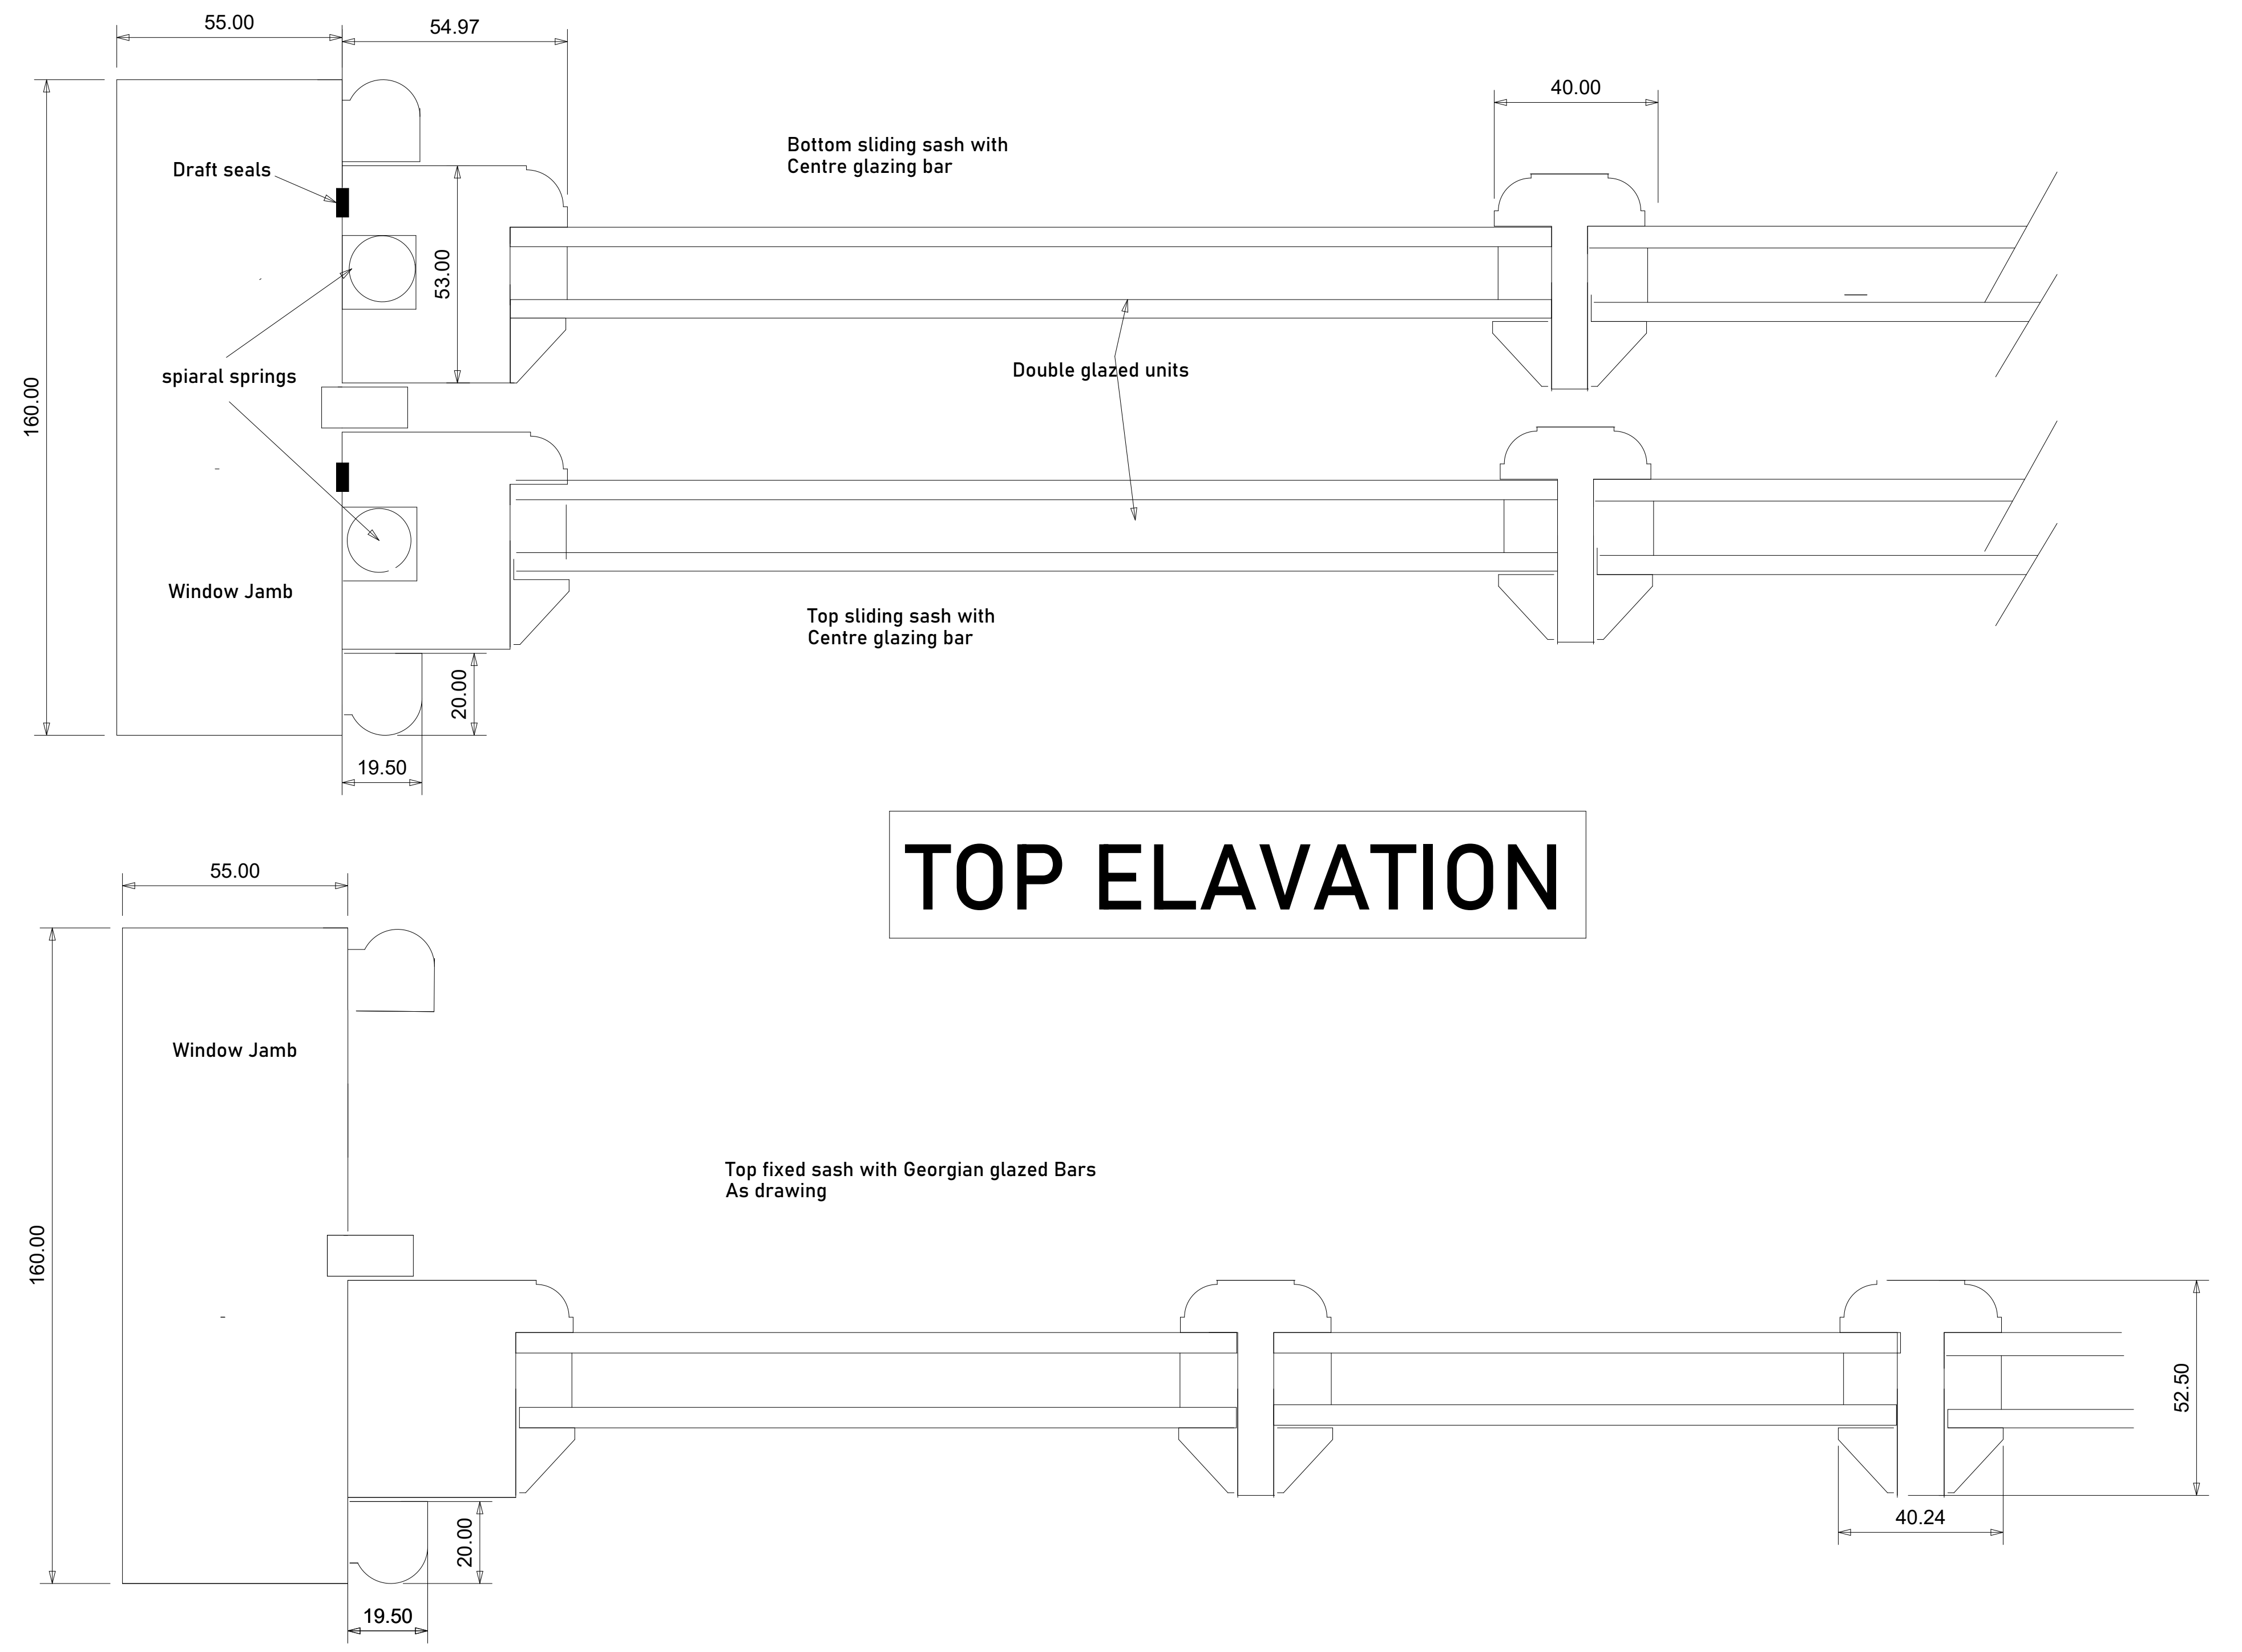

SIDE ELAVATION

Due to the size and weight of the sliding sash with the double glazed units we recommend the use adjustable spring balances

TOP ELAVATION

**High Street, Wisbech
Front Sliding Window Details
North Cambs Developments
01354 651400**

SCALE :- 1.1