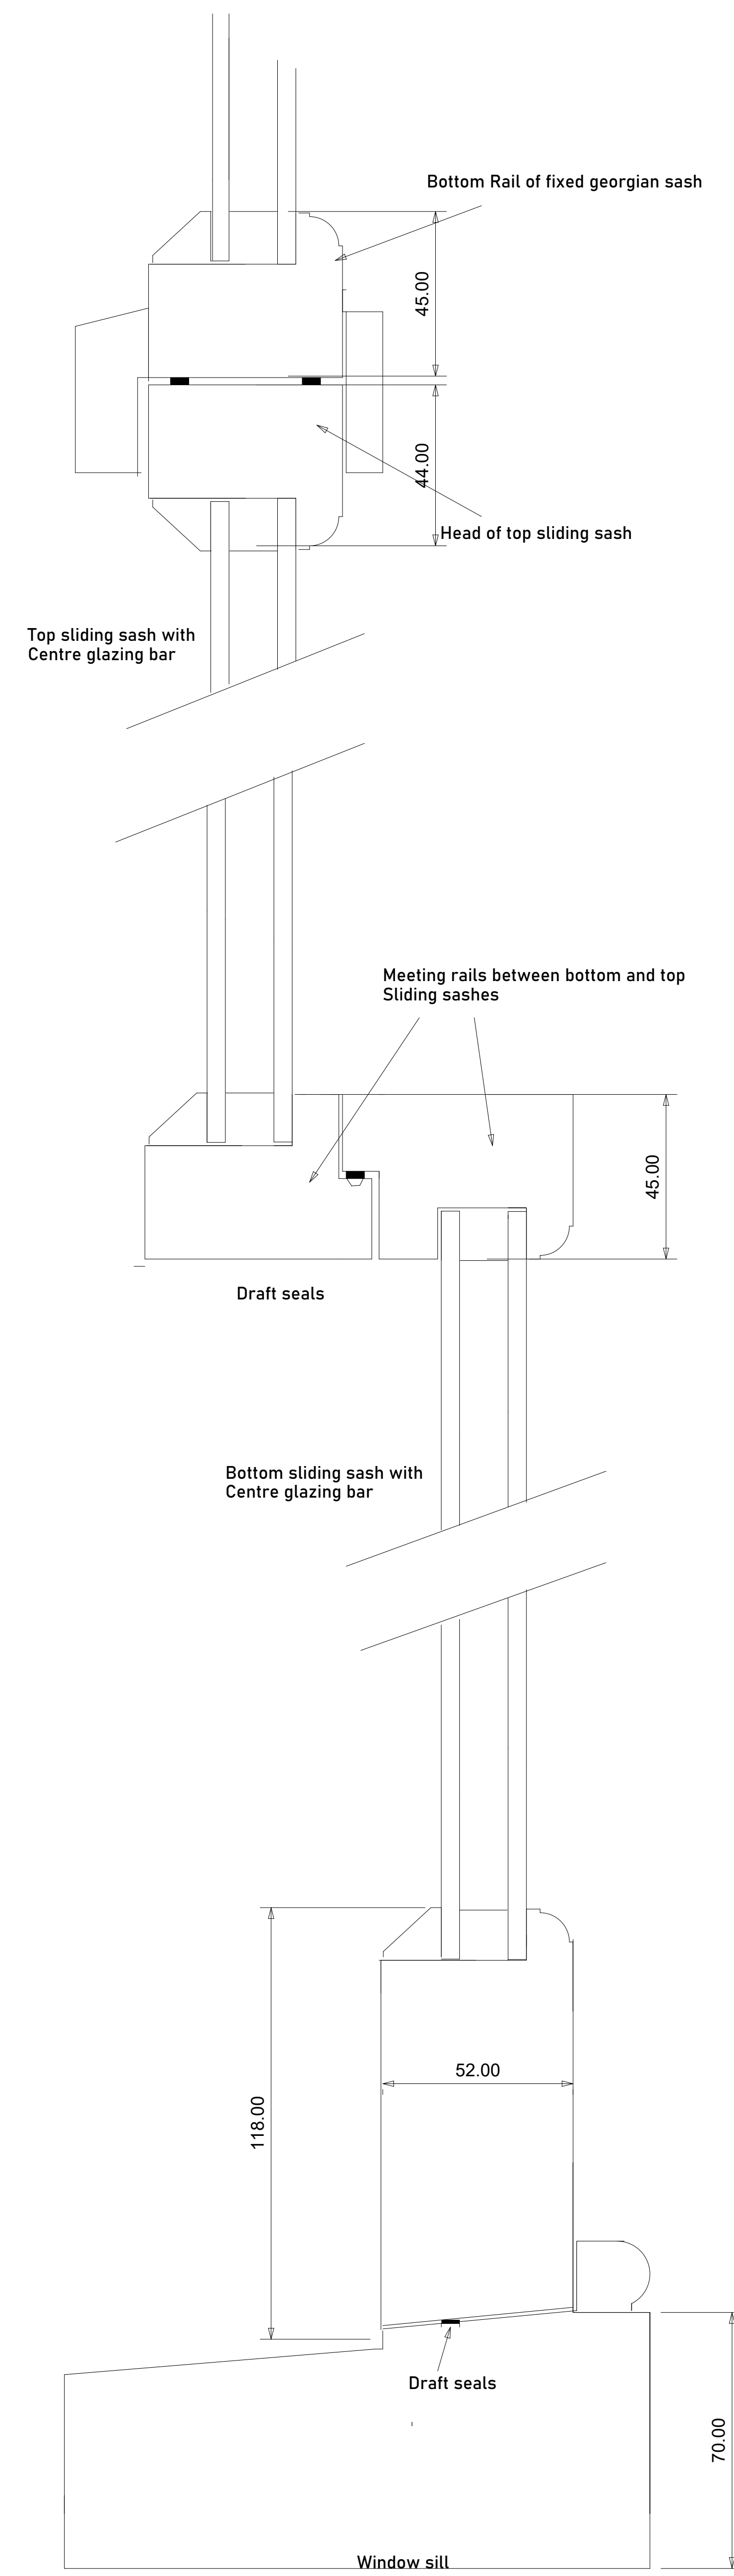

SIDE ELAVATION

Due to the size and weight of the sliding sash with the double glazed units we recommend the use adjustable spring balances

TOP ELAVATION

**High Street, Wisbech
Front Sliding Window Details
North Cambs Developments
01354 651400**

SCALE :- 1.1