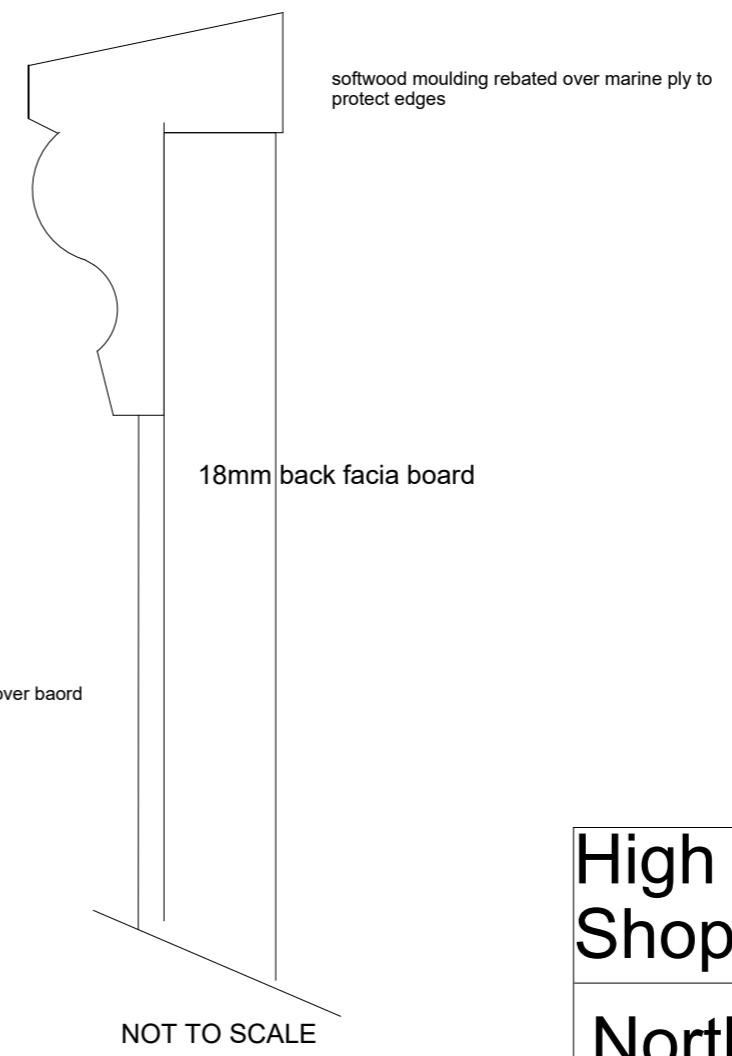

Please Note
Colour of facia and style of sign written to be confirmed with shop tenants

High Street wisbech
 Shop Facia Detail
 North Cambs Dev