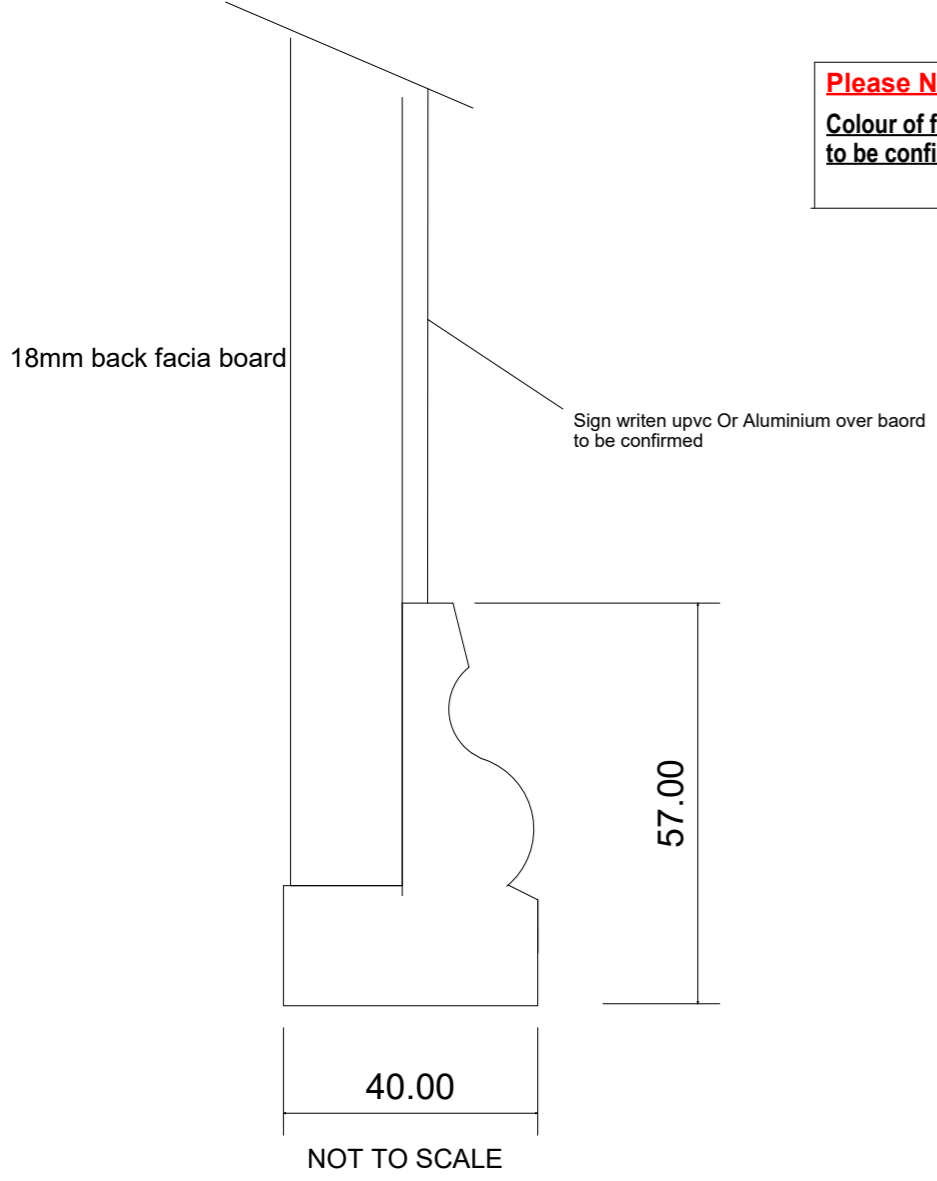

Please Note
Colour of facia and style of sign written to be confirmed with shop tenants

High Street wisbech
 Shop Facia Detail
 North Cambs Dev