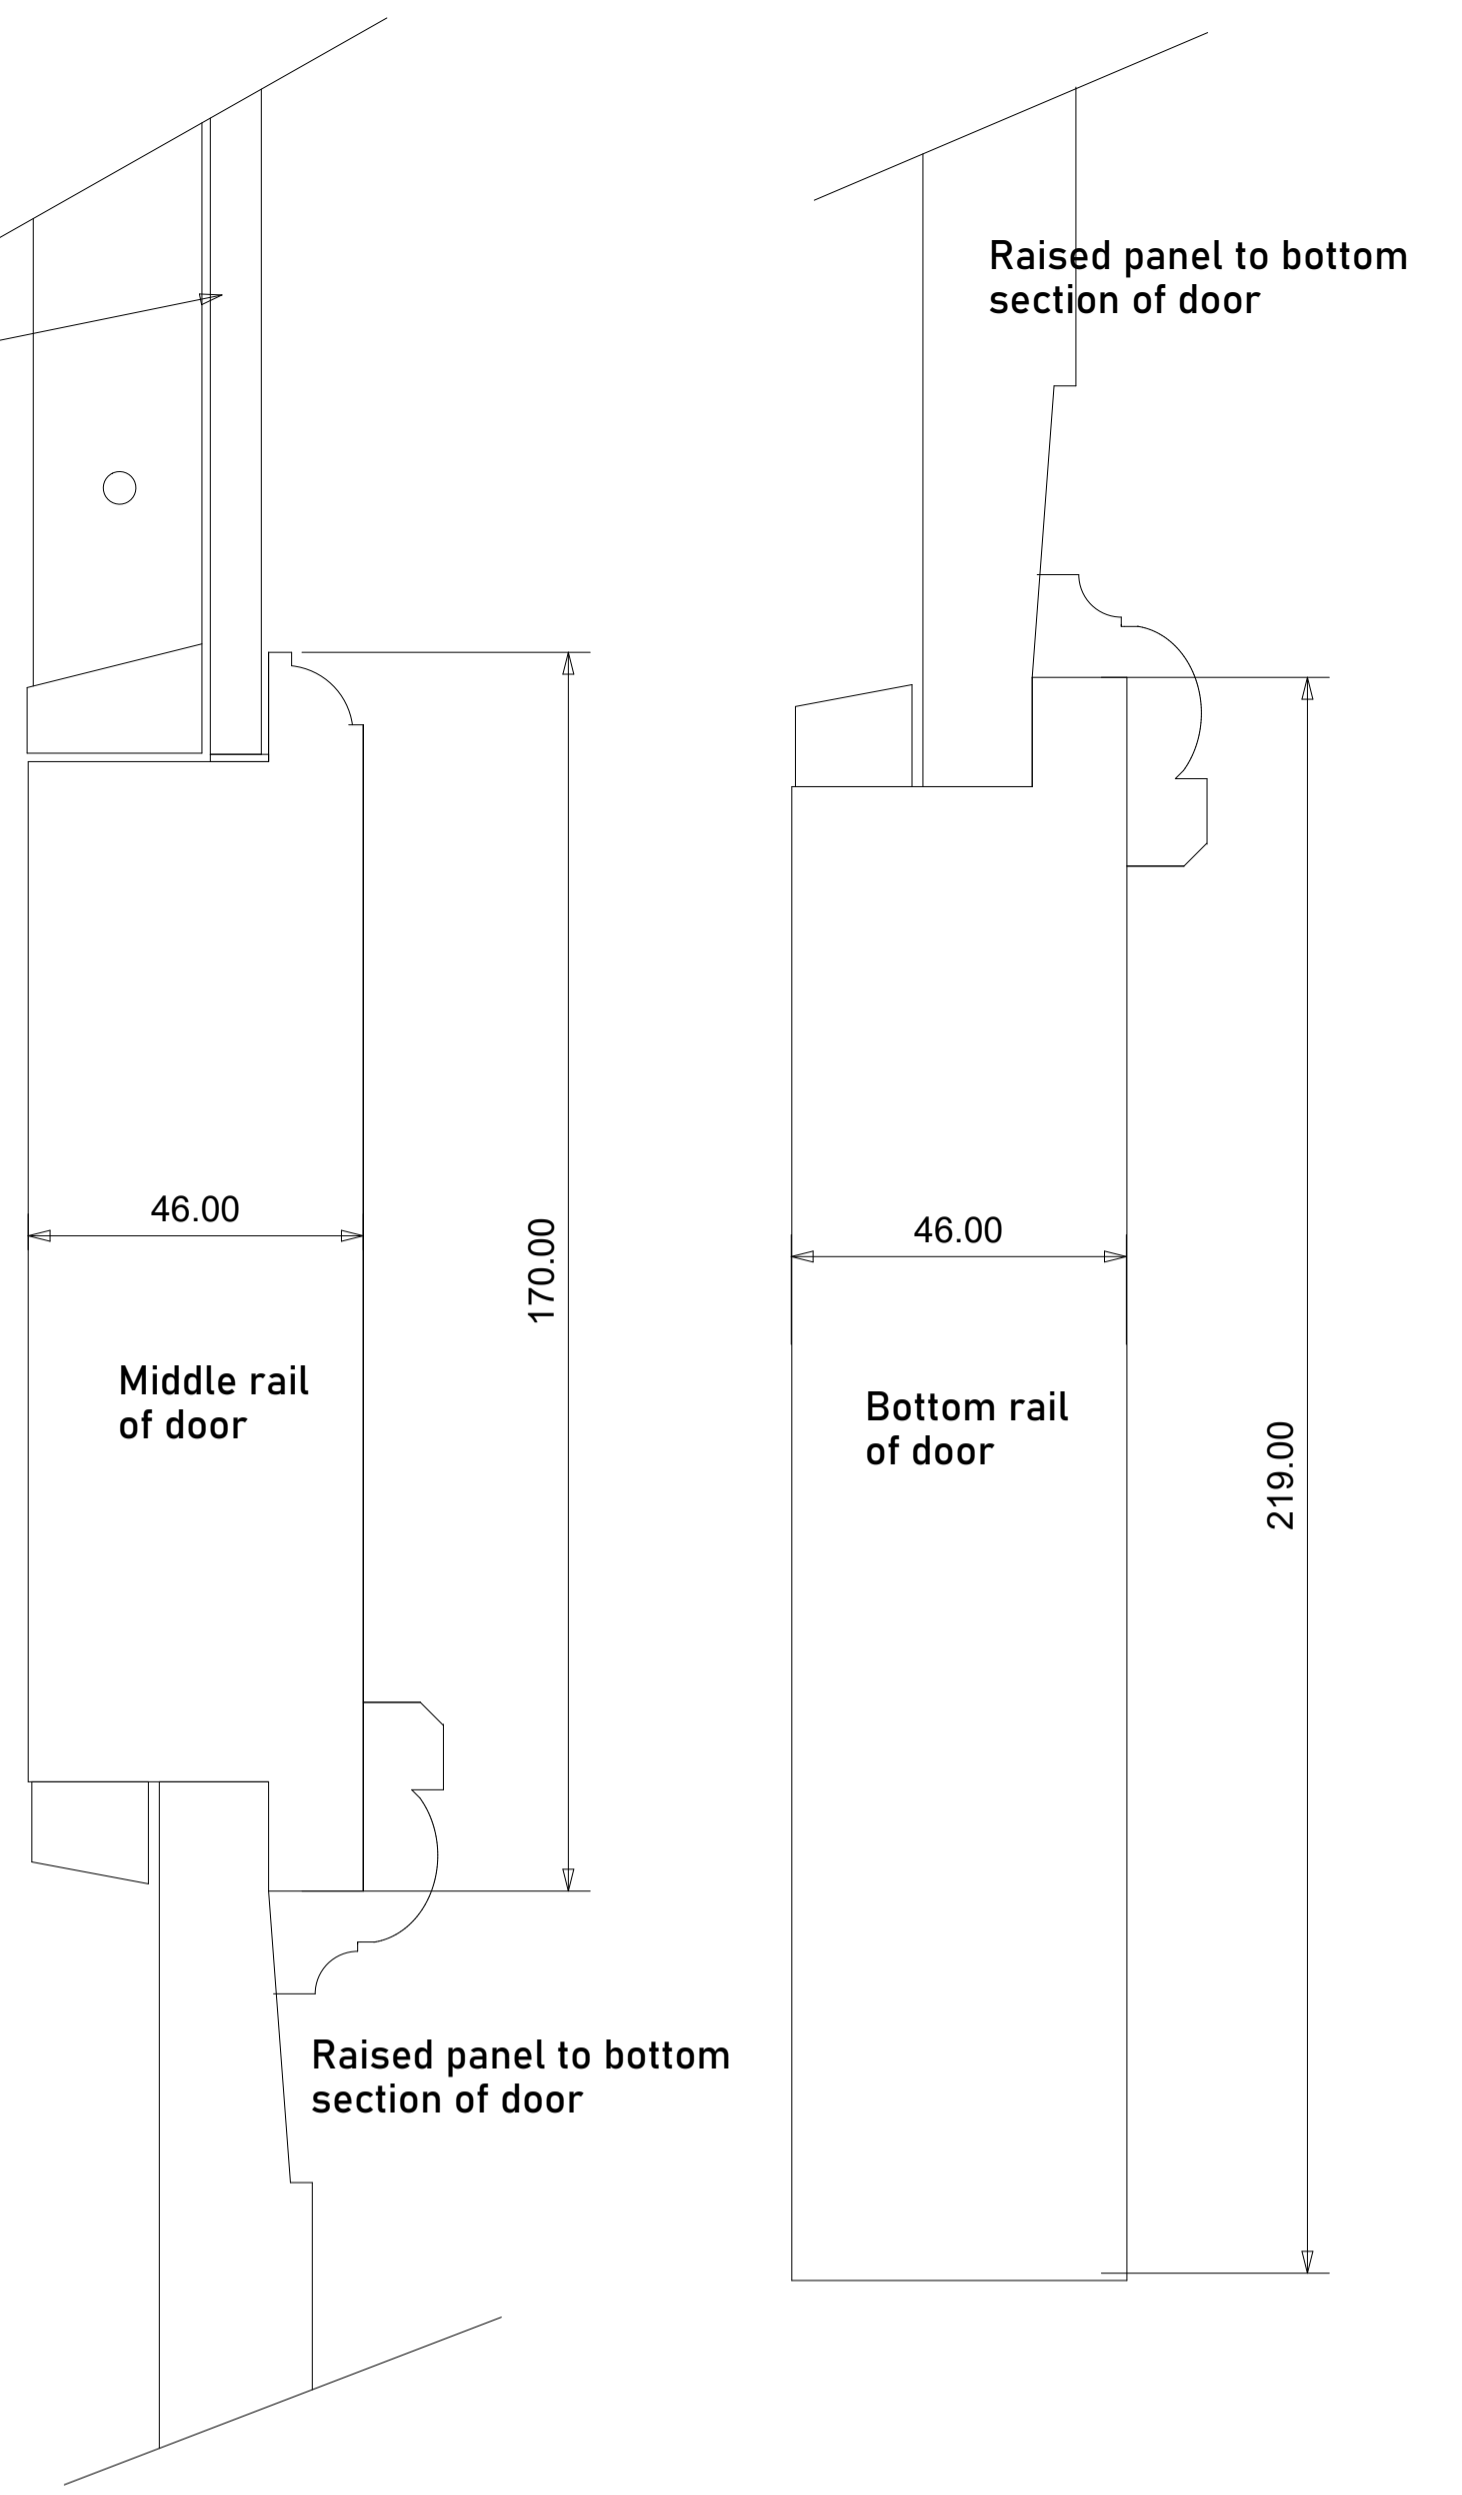

**NEW DOOR DETAIL WITH RAISED PANEL TO LOWER SECTION**

**NOTE**  
**SURGESTED HEAVY PATTERNED OBSCURE GLASS TO TOP SECTIONS OF SHOP FRONTS WITH A BLACK PAINTED BOARD BEHIND TO HIDE LOWER INTERNAL CEILINGS**

**TOP SECTION OF SHOP FRONTS FITTED WITH OBSCURE GLASS**

**HIGH STREET WISBECH  
 SHOP FRONT FRAME DETAIL  
 NORTH CAMBS  
 DEVELOPMENTS**

Scale :- 1.1