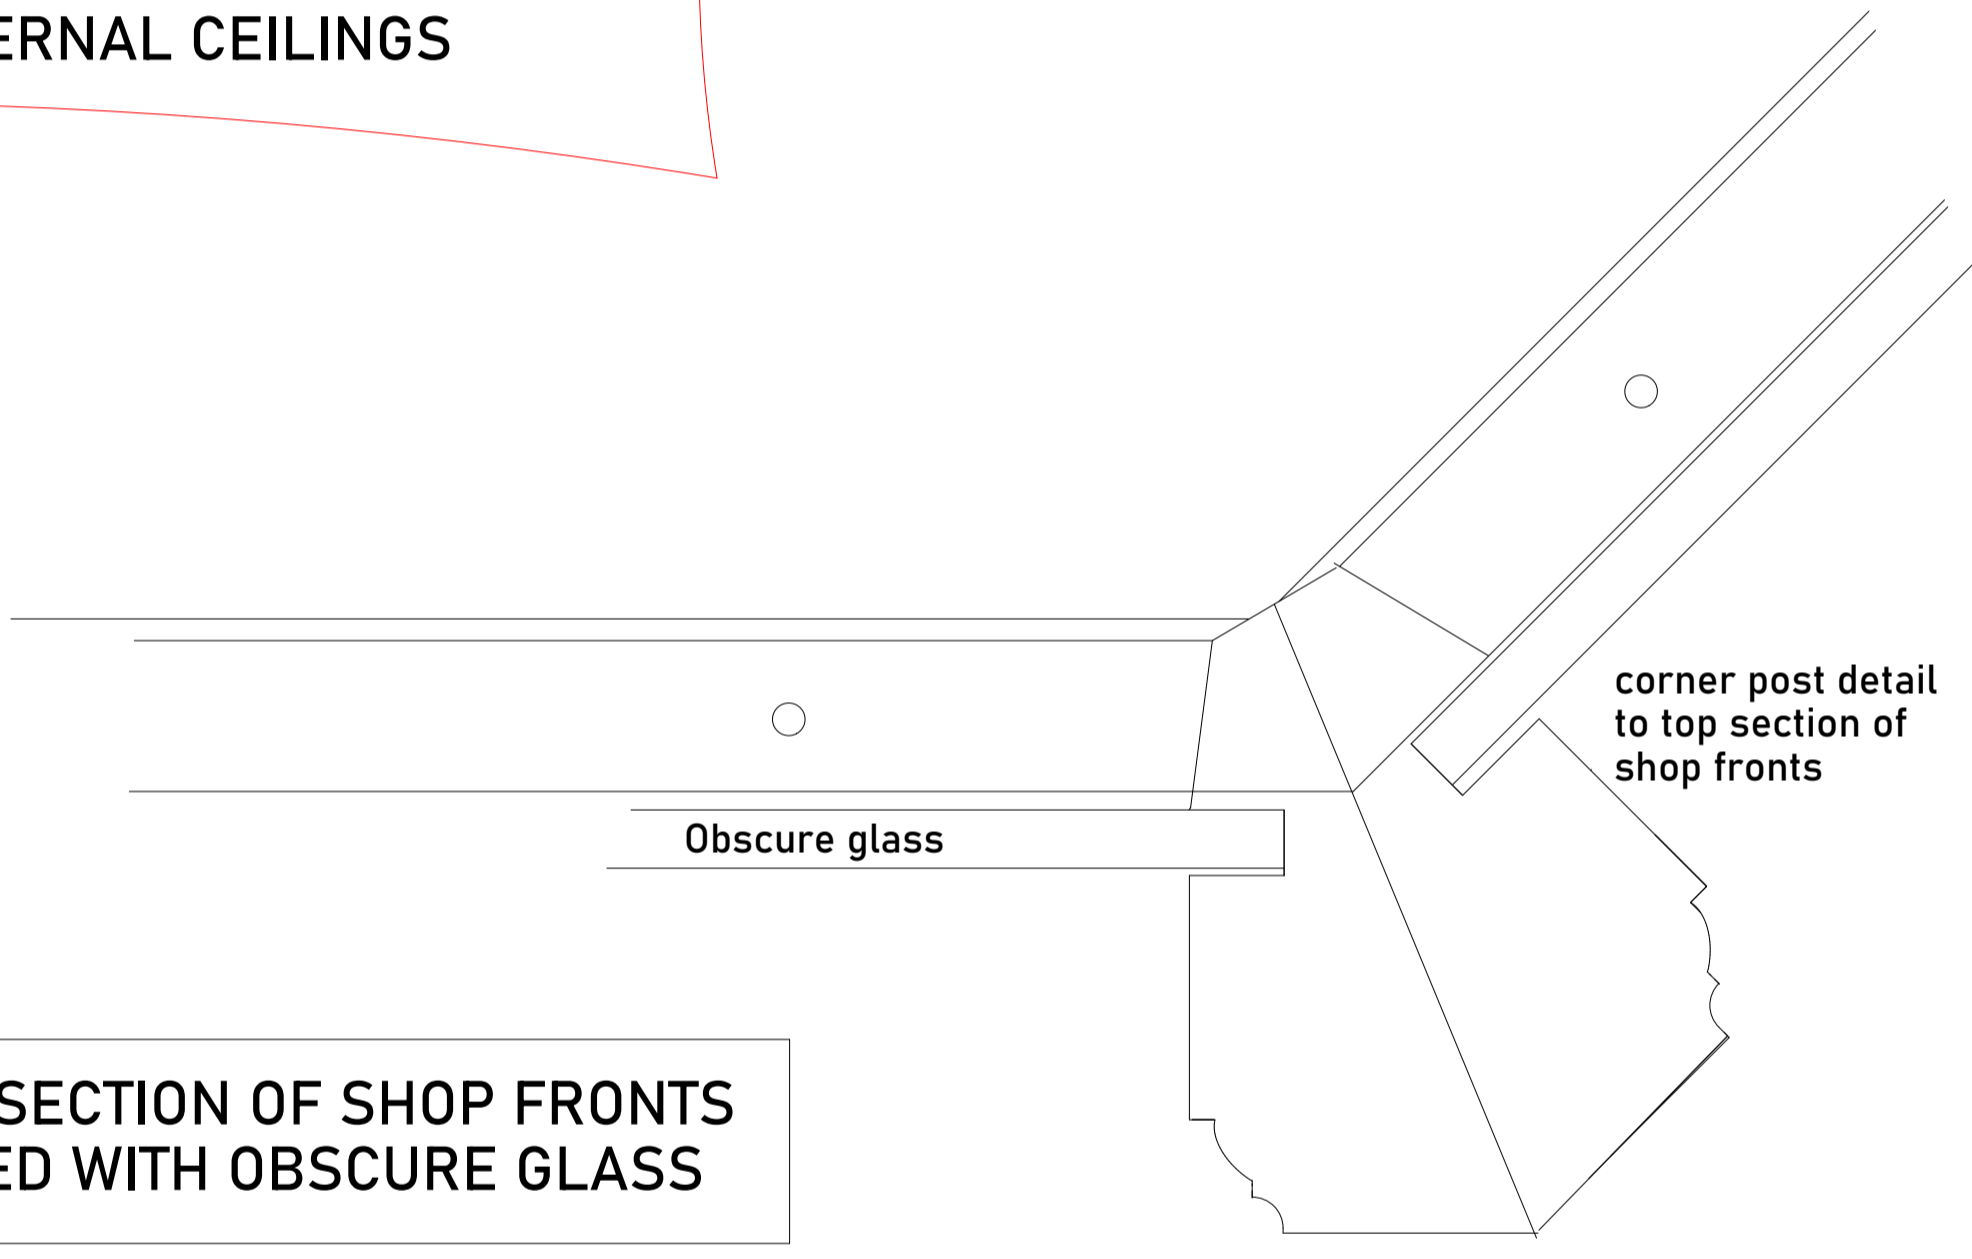

**NEW DOOR DETAIL WITH RAISED PANEL TO LOWER SECTION**

**NOTE**  
**SURGESTED HEAVY PATTERNED OBSCURE GLASS TO TOP SECTIONS OF SHOP FRONTS WITH A BLACK PAINTED BOARD BEHIND TO HIDE LOWER INTERNAL CEILINGS**

**TOP SECTION OF SHOP FRONTS FITTED WITH OBSCURE GLASS**

**HIGH STREET WISBECH  
 SHOP FRONT FRAME DETAIL  
 NORTH CAMBS  
 DEVELOPMENTS**

Scale :- 1.1