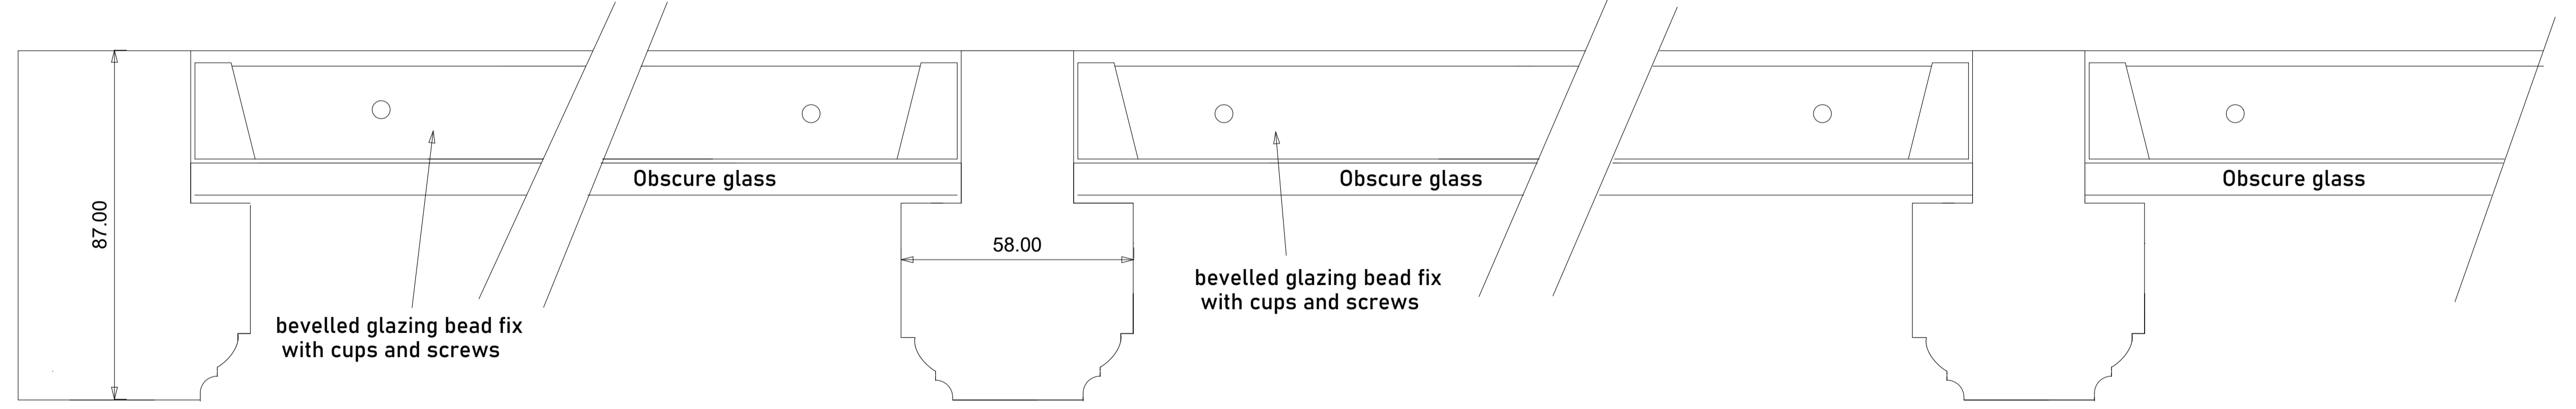

**NEW DOOR DETAIL WITH RAISED PANEL TO LOWER SECTION**

**NOTE**  
**SURGESTED HEAVY PATTERNED OBSCURE GLASS TO TOP SECTIONS OF SHOP FRONTS WITH A BLACK PAINTED BOARD BEHIND TO HIDE LOWER INTERNAL CEILINGS**

**TOP SECTION OF SHOP FRONTS FITTED WITH OBSCURE GLASS**

**HIGH STREET WISBECH  
 SHOP FRONT FRAME DETAIL  
 NORTH CAMBS  
 DEVELOPMENTS**

Scale :- 1.1