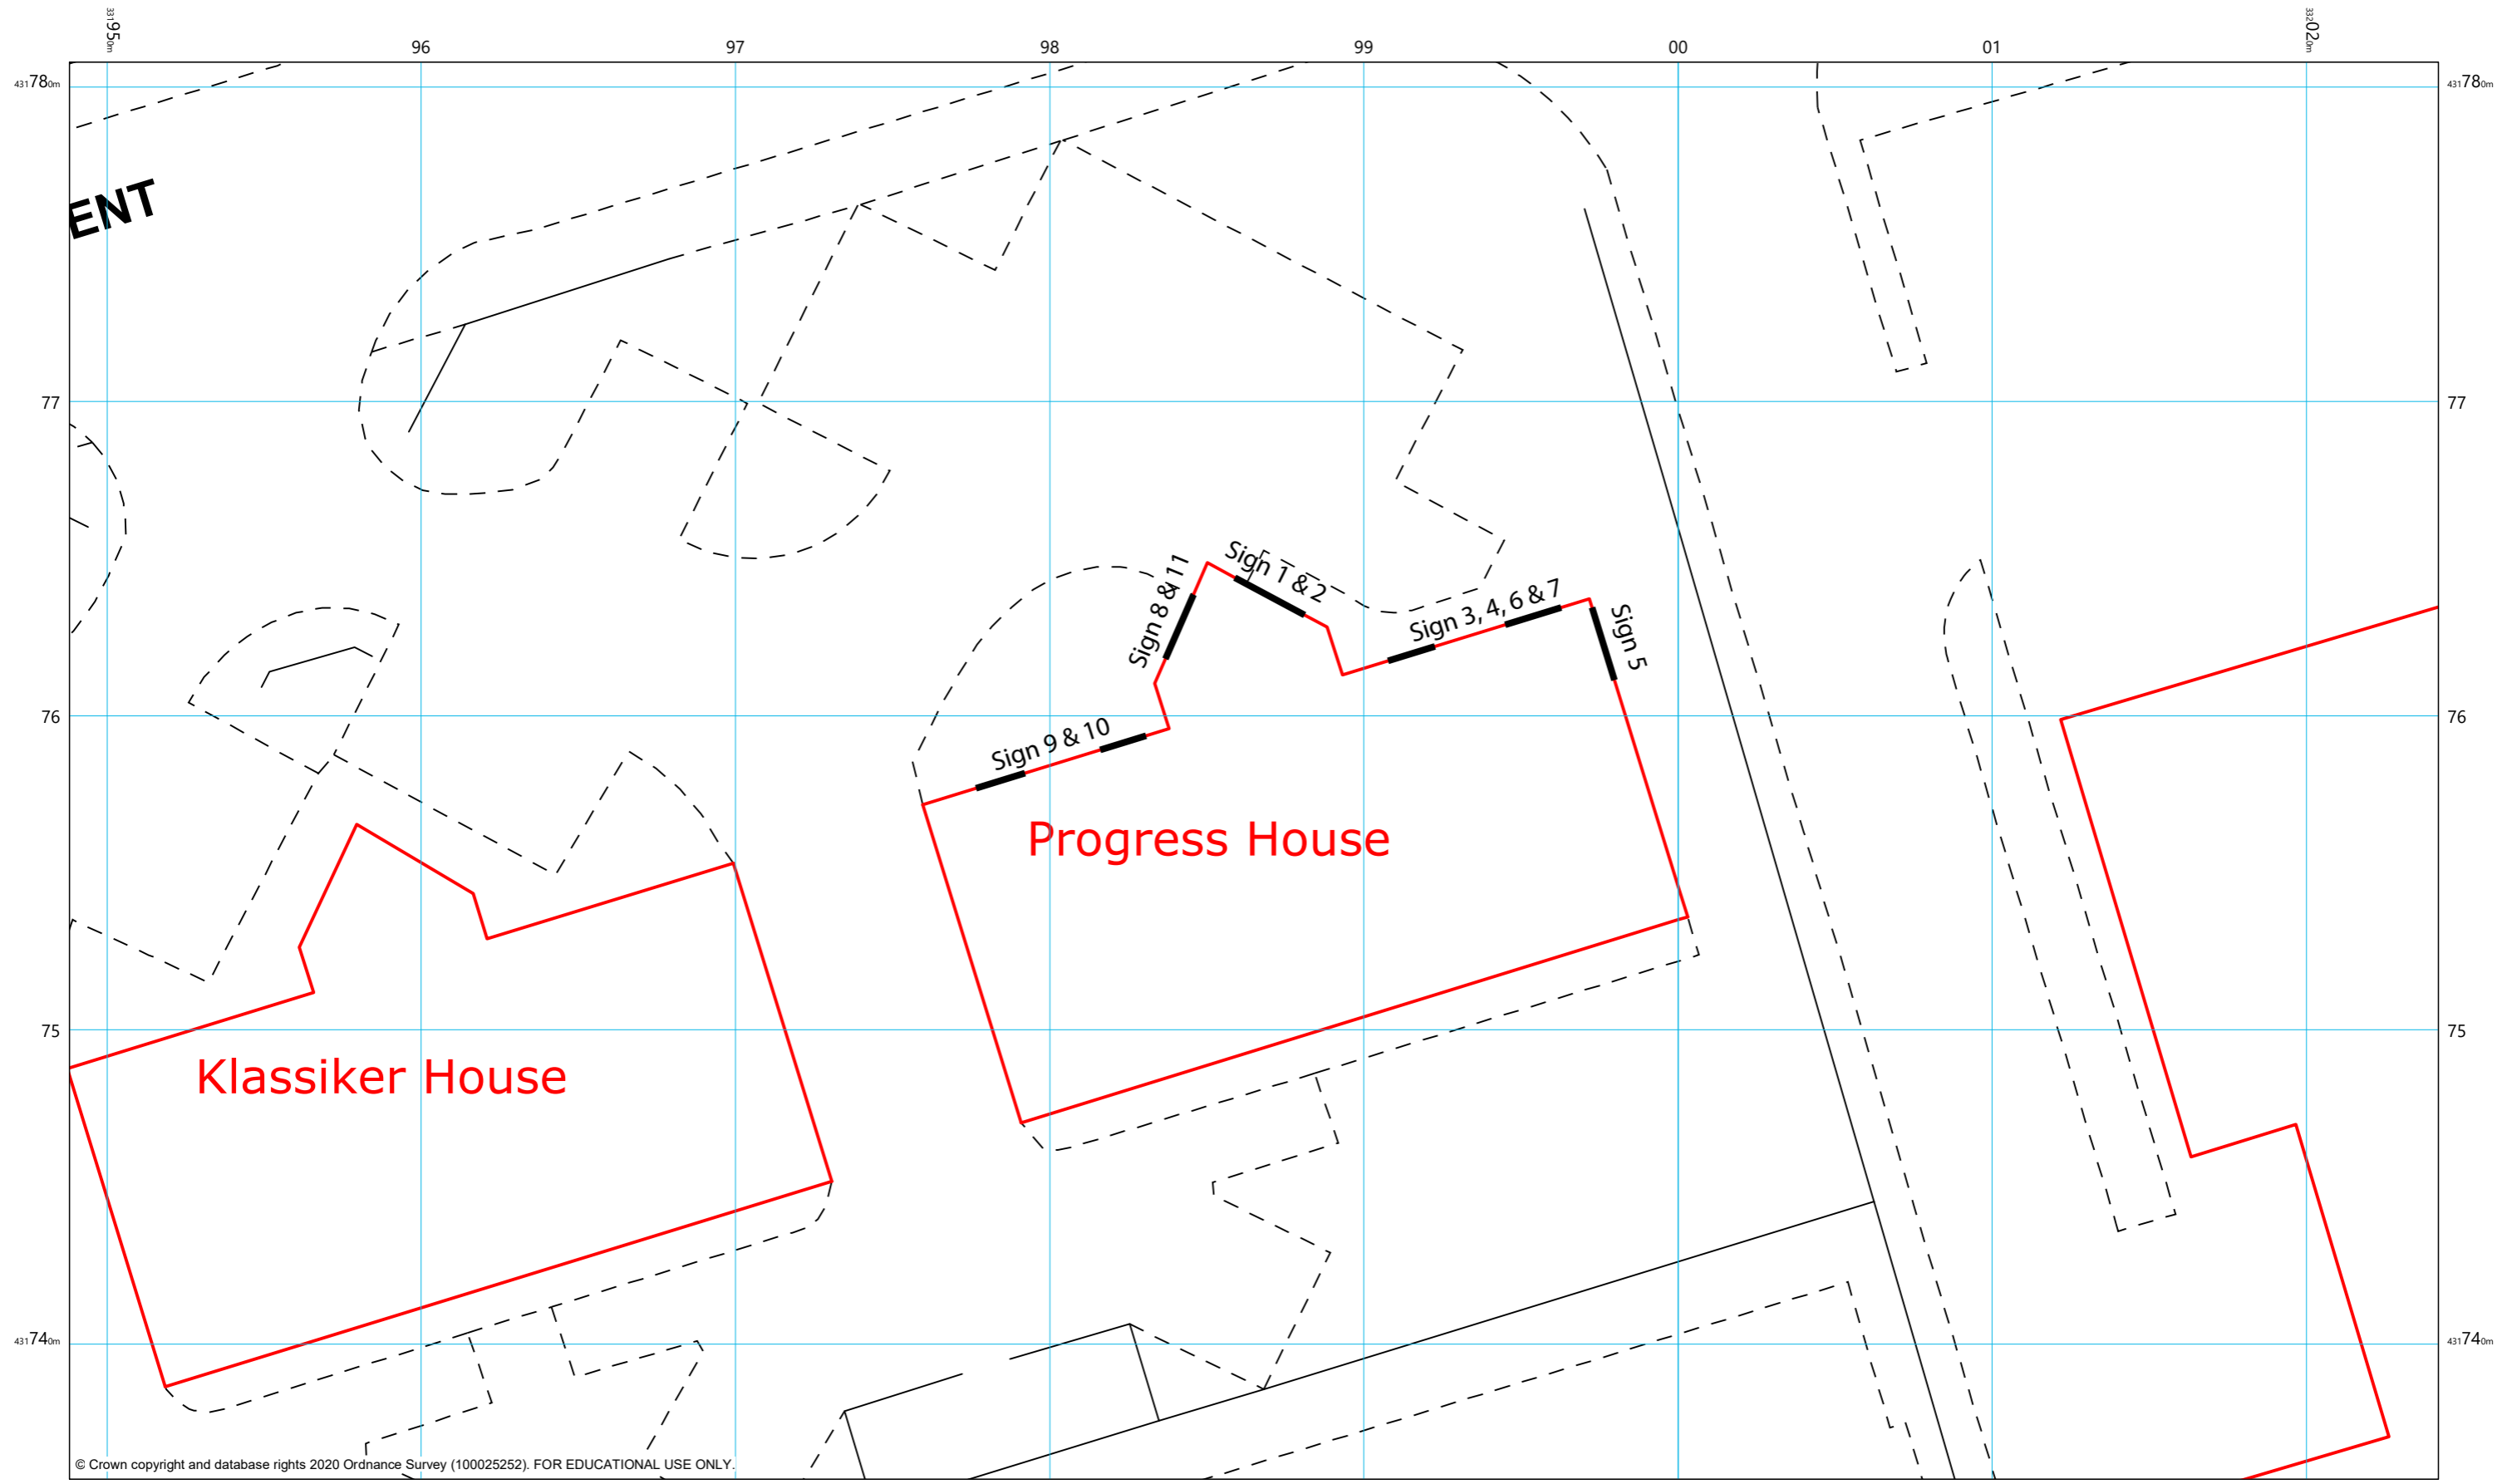

Signage Plan

© Crown copyright and database rights 2020 Ordnance Survey (100025252). FOR EDUCATIONAL USE ONLY.

Scale 1:200

Projection: British National Grid

Dec 03, 2020 11:47