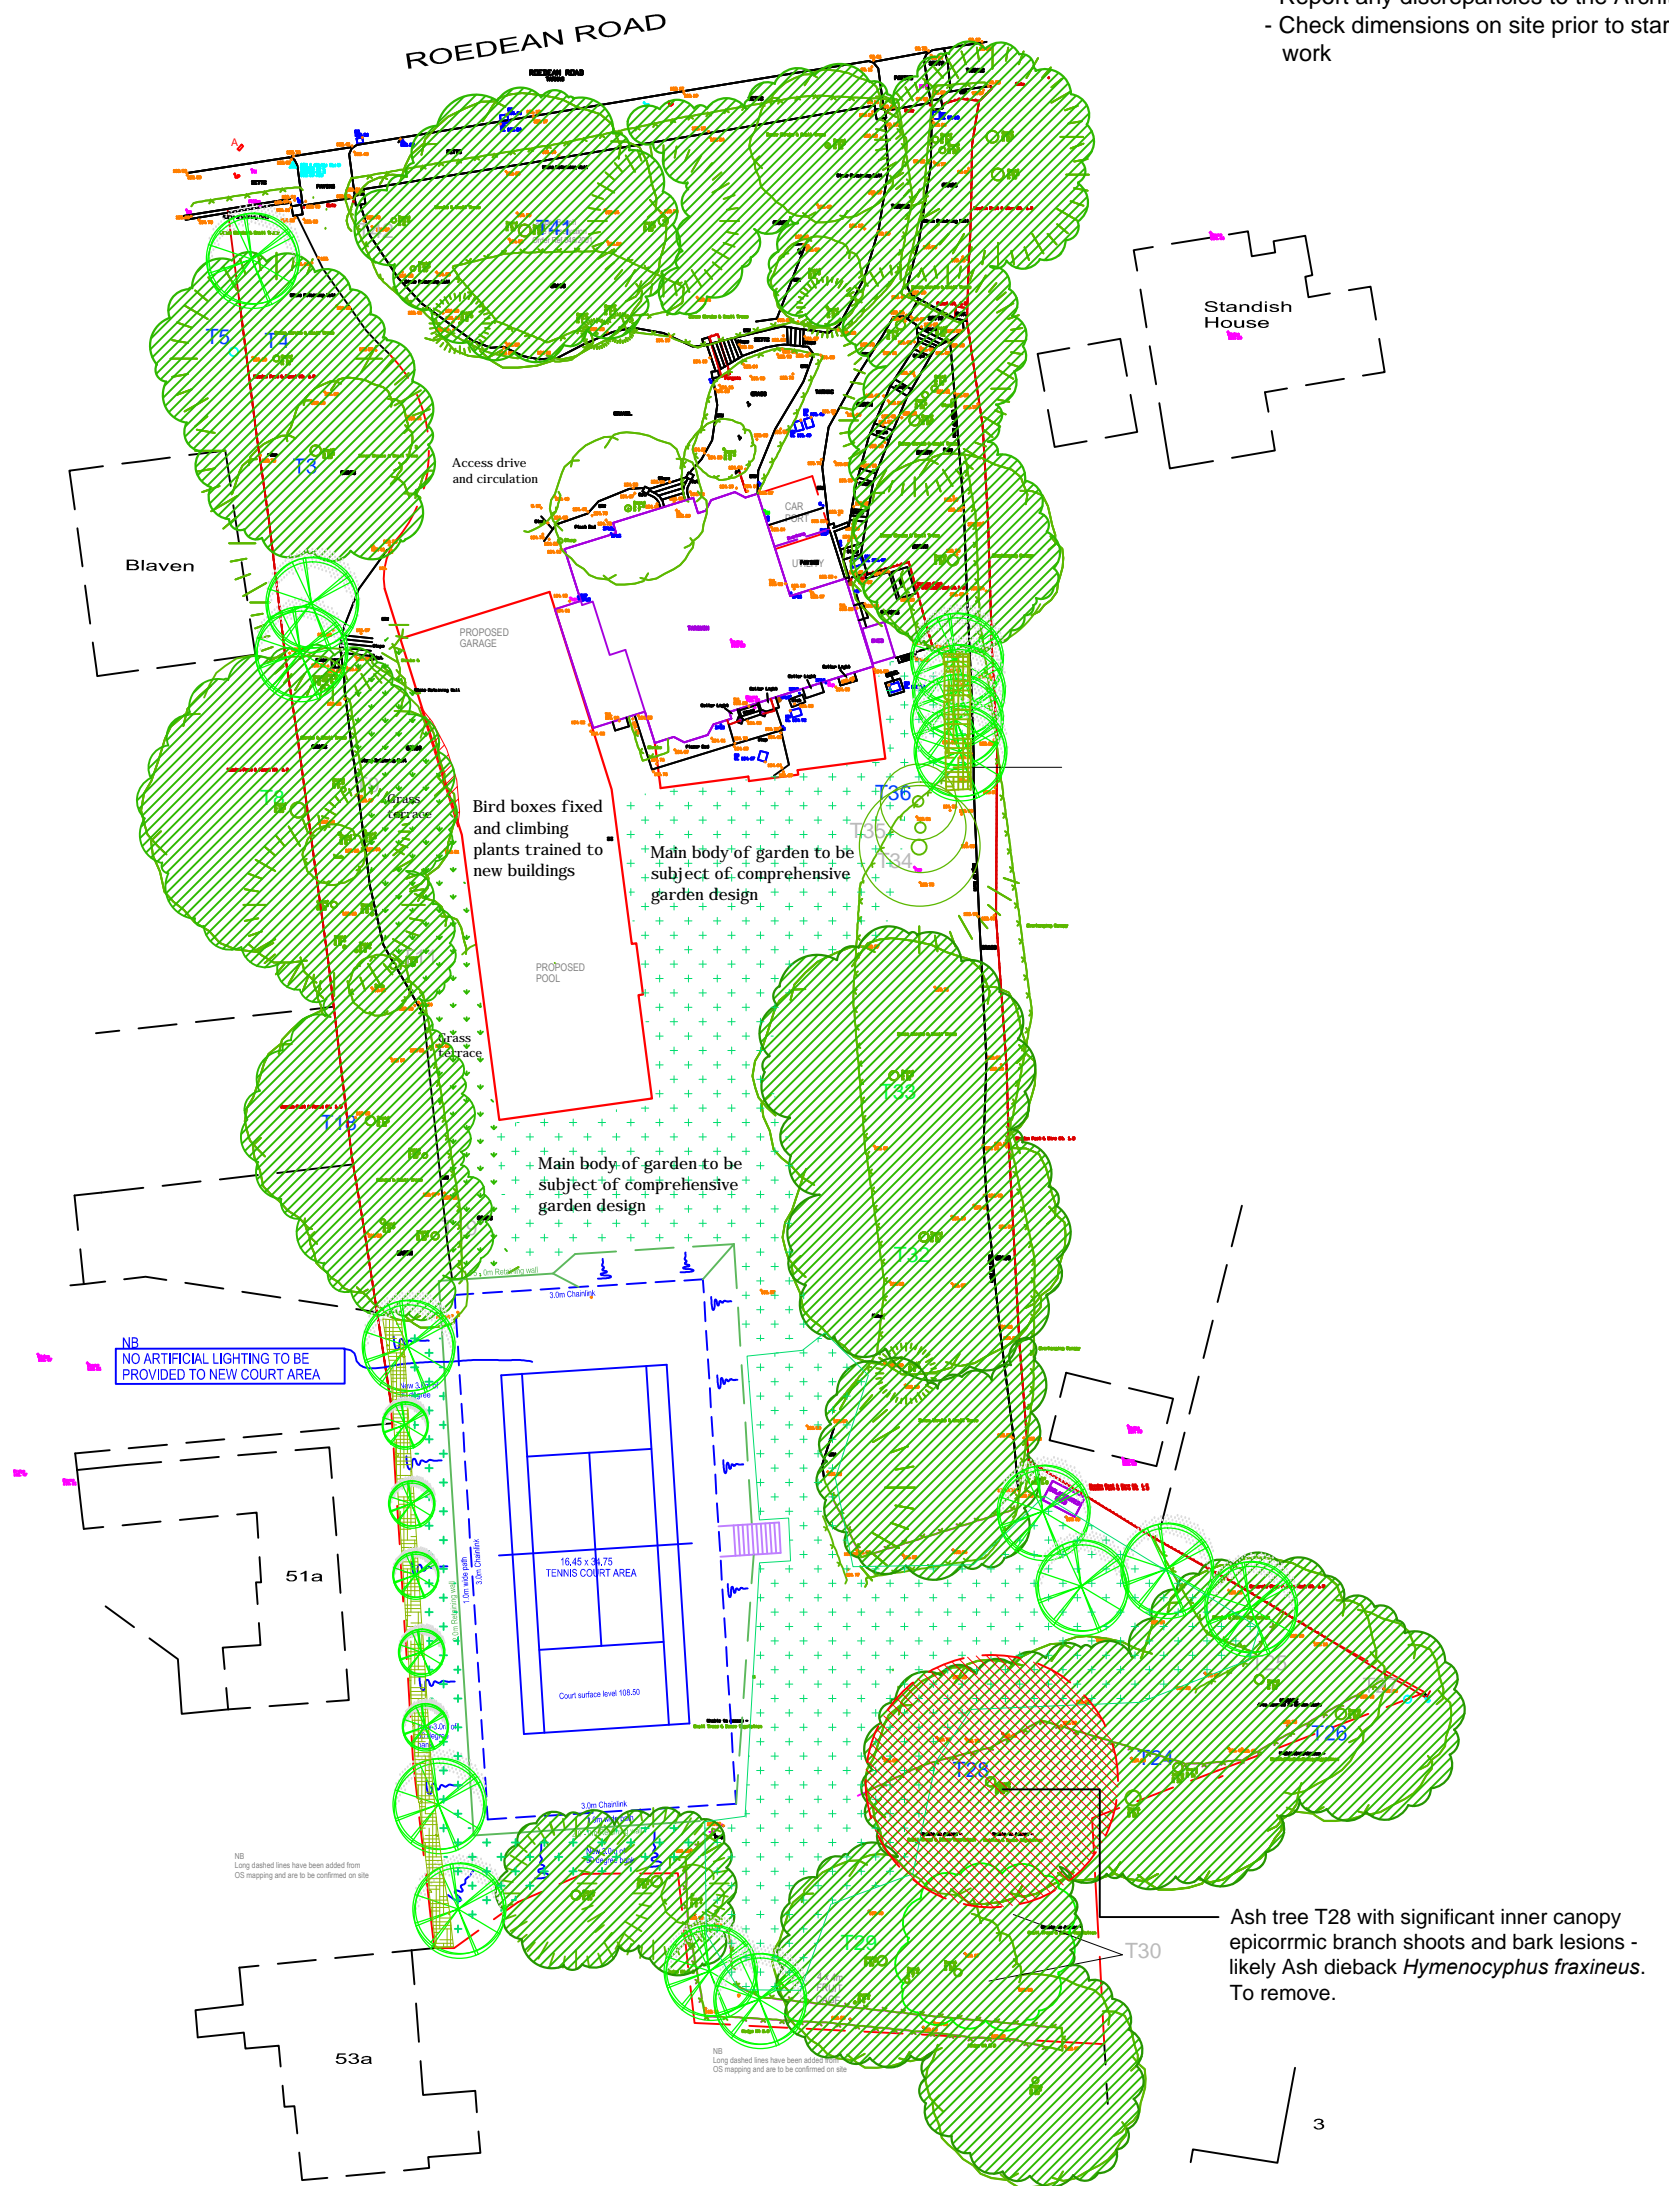

NOTES

- Do not scale from this drawing
- Report any discrepancies to the Architect
- Check dimensions on site prior to starting work

Ben Larkham Associates, 3 Princes Street,
Tunbridge Wells, TN2 4SL
TEL: 01892 684086 Email: office@benlarkham.co.uk

Job Title:
Dovecote Place
Roedean Road
Tunbridge Wells

Drawing Title:
Tree plan

Scale: 1:500 at A3	Drawn By: BL	Date: Apr 2021

Drawing Number: tr-1589-21	Rev.:

Rev.	Date	Description