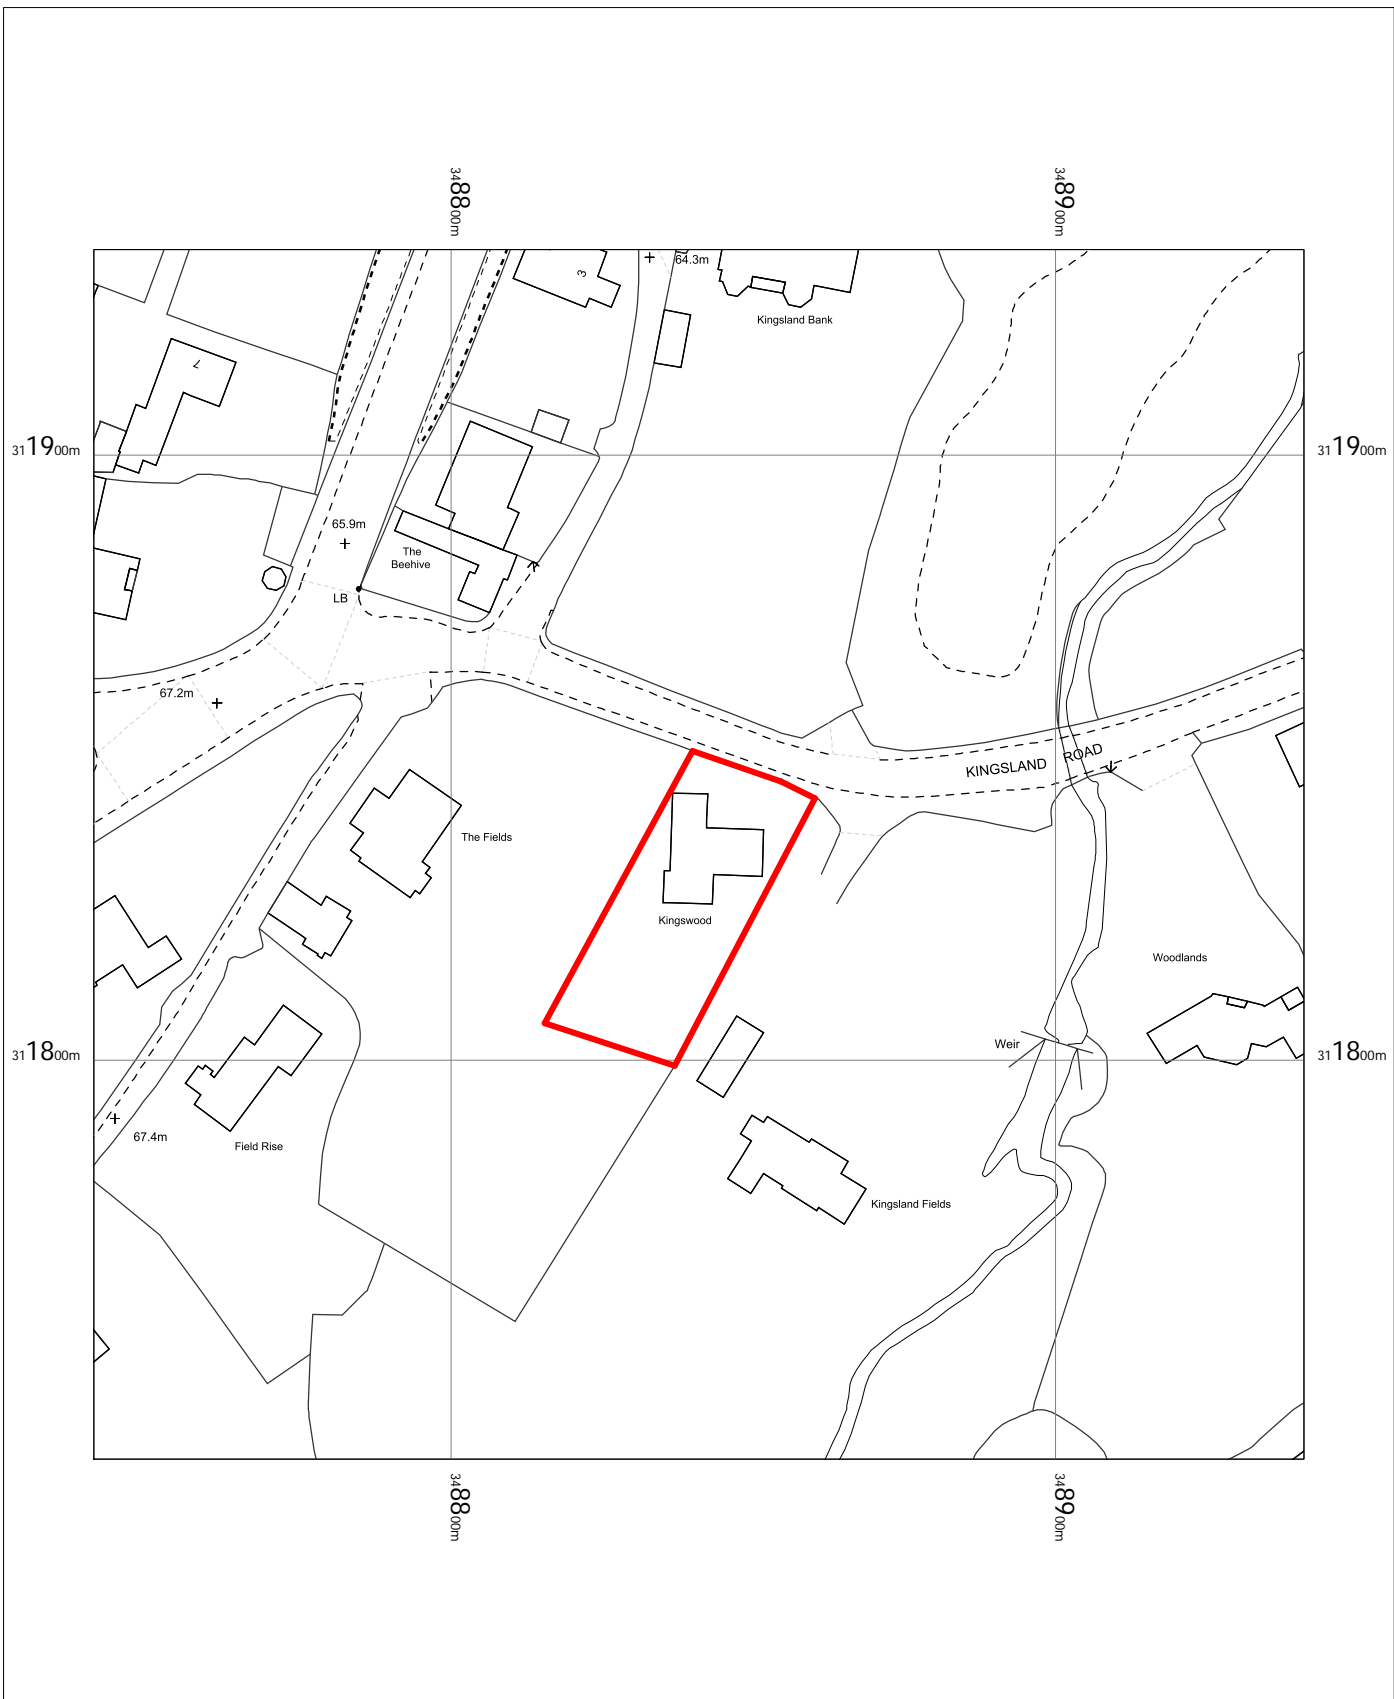

O.S 1:1,250 SCALE

Kingswood  
 Kingsland Road  
 Shrewsbury  
 Shropshire  
 SY3 7AF

OS MasterMap 1250/2500/10000 scale  
 Tuesday, February 2, 2021, ID: UPT-00935319  
 www.themapshop.co.uk

1:1250 scale print at A4, Centre: 348841 E, 311834 N

©Crown Copyright Ordnance Survey. Licence no. 100019311

**The Map Shop**  
 Upton upon Severn  
 www.themapshop.co.uk

TEL: 01684 593146  
 FAX: 01684 594559  
 themapshop@btinternet.com