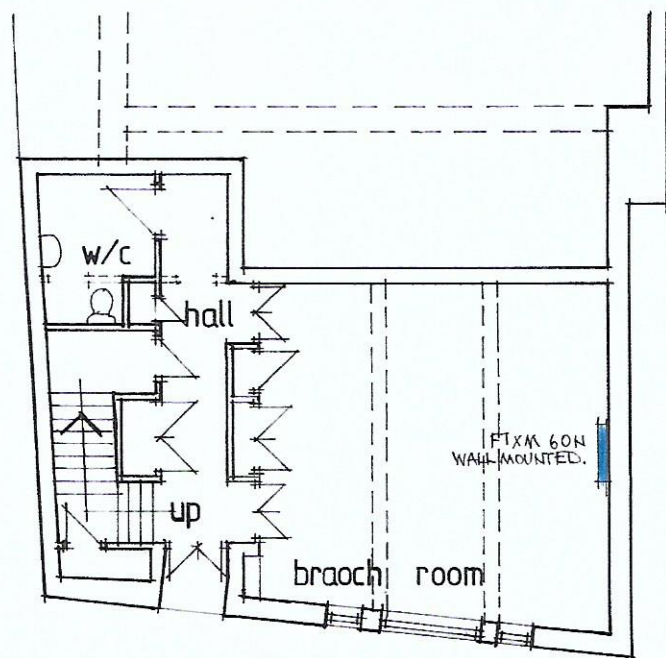

PROPOSED ALTERATIONS TO THE PHILOS HUB, CASTLE STREET, MONTROSE

SCALE 1/100 AT DATE MARCH 2021

GROUND FLOOR PLAN

LOWER GROUND FLOOR PLAN