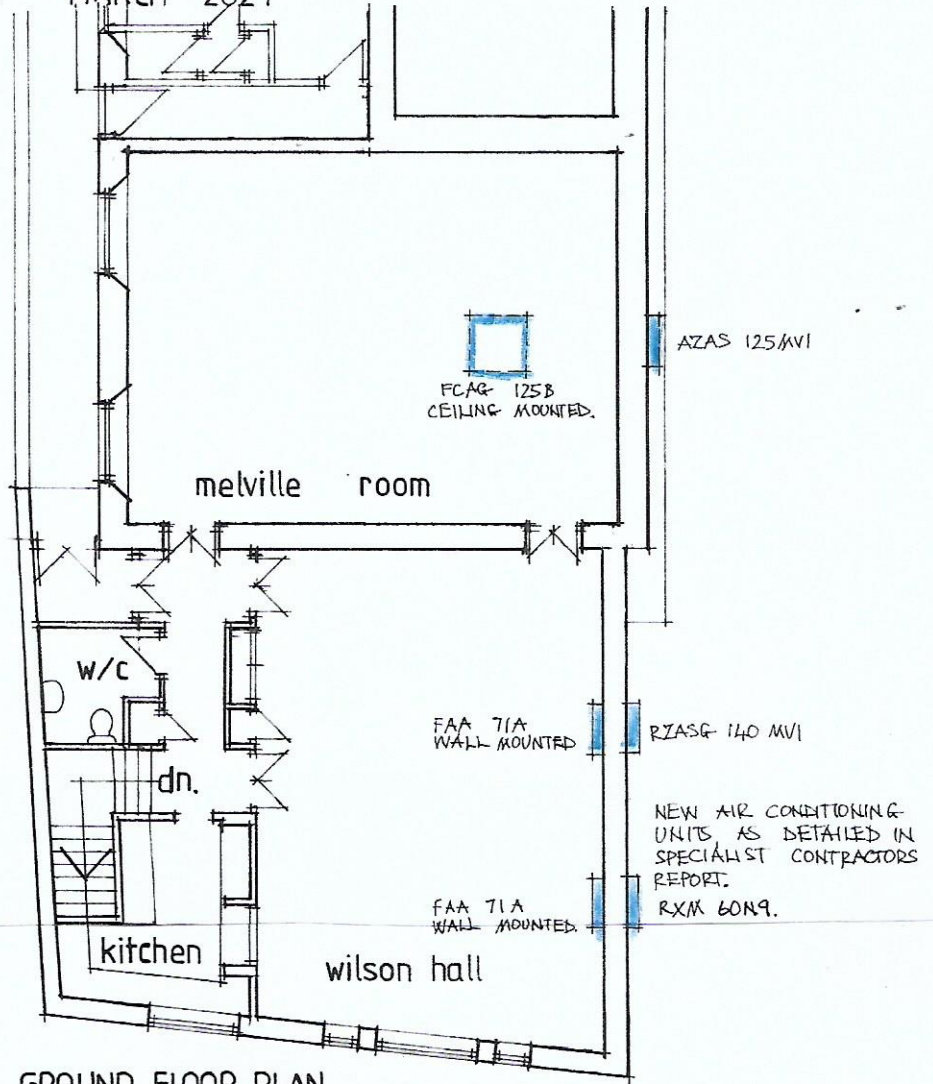

PROPOSED ALTERATIONS TO THE PHILOS HUB, CASTLE STREET, MONTROSE

SCALE 1/100 AT DATE MARCH 2021

GROUND FLOOR PLAN

LOWER GROUND FLOOR PLAN