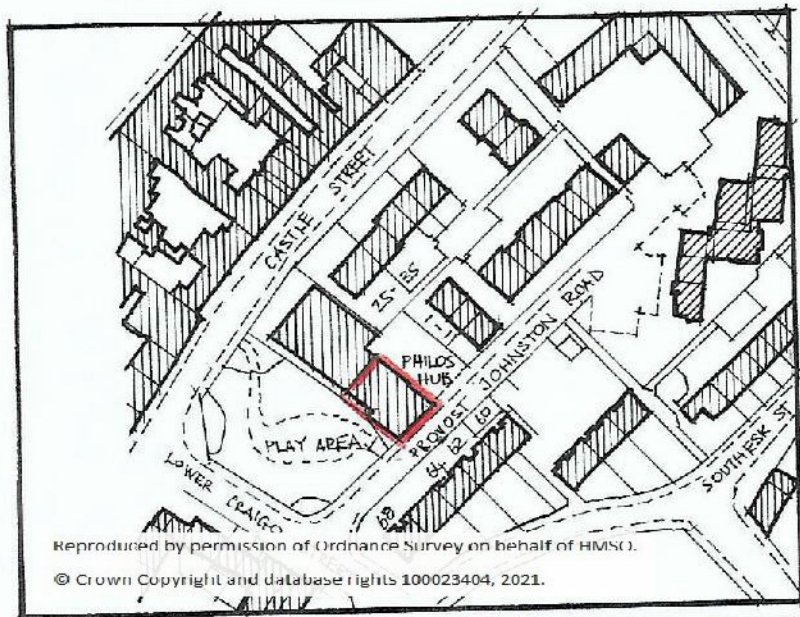

# PROPOSED ALTERATIONS TO THE PHILOS HUB, CASTLE STREET, MONTROSE

LOCATION PLAN

SCALE 1/1250  
AT A3

SITE PLAN

SCALE 1/200

Reproduced by permission of Ordnance Survey on behalf of HMSO.

© Crown Copyright and database rights 100023404, 2021.