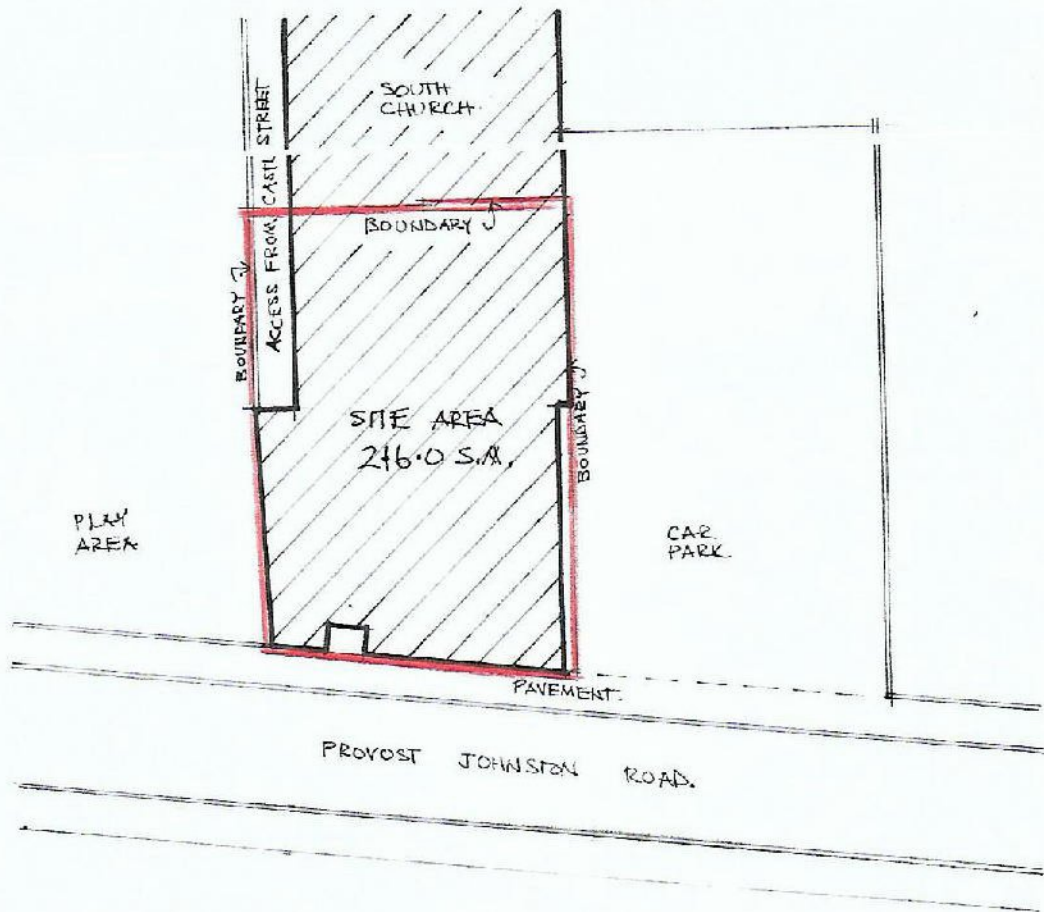

# PROPOSED ALTERATIONS TO THE PHILOS HUB, CASTLE STREET, MONTROSE

LOCATION PLAN

SCALE 1/1250  
AT A3

SITE PLAN

SCALE 1/200

Reproduced by permission of Ordnance Survey on behalf of HMSO.

© Crown Copyright and database rights 100023404, 2021.