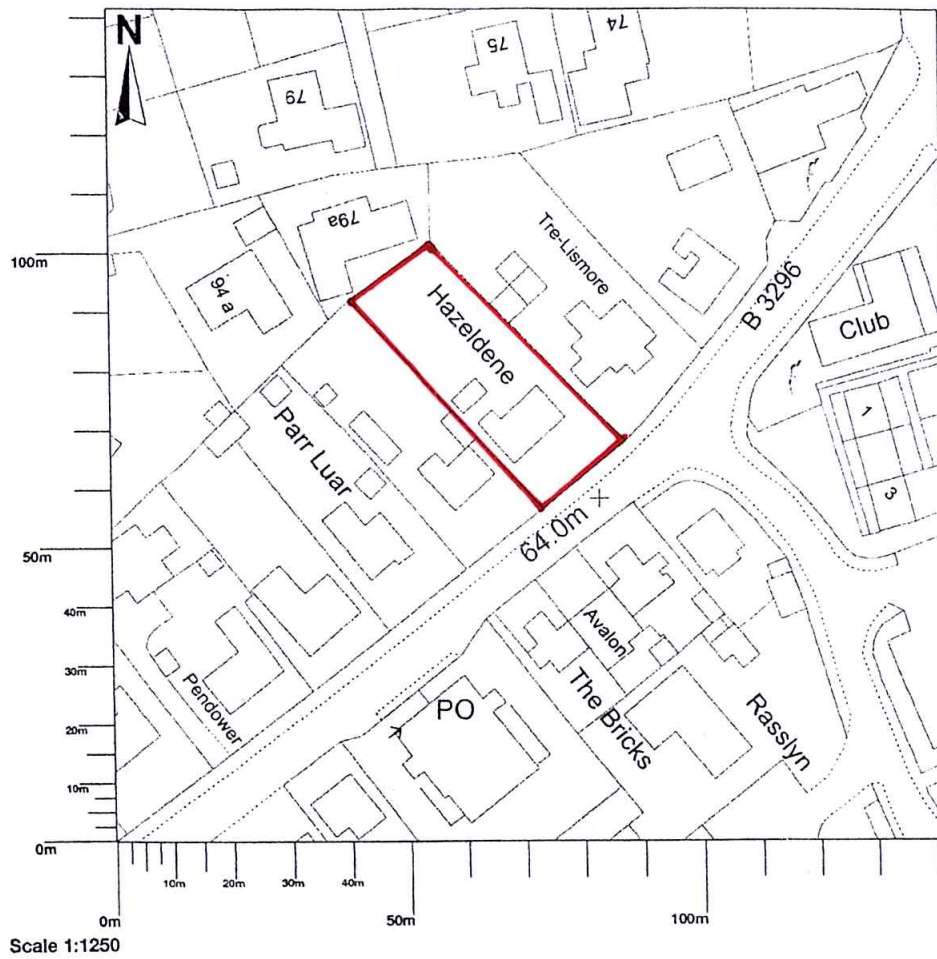

# Hazeldene, Nansmellyon Road, Mullion, Helston, TR12 7DQ

location plan