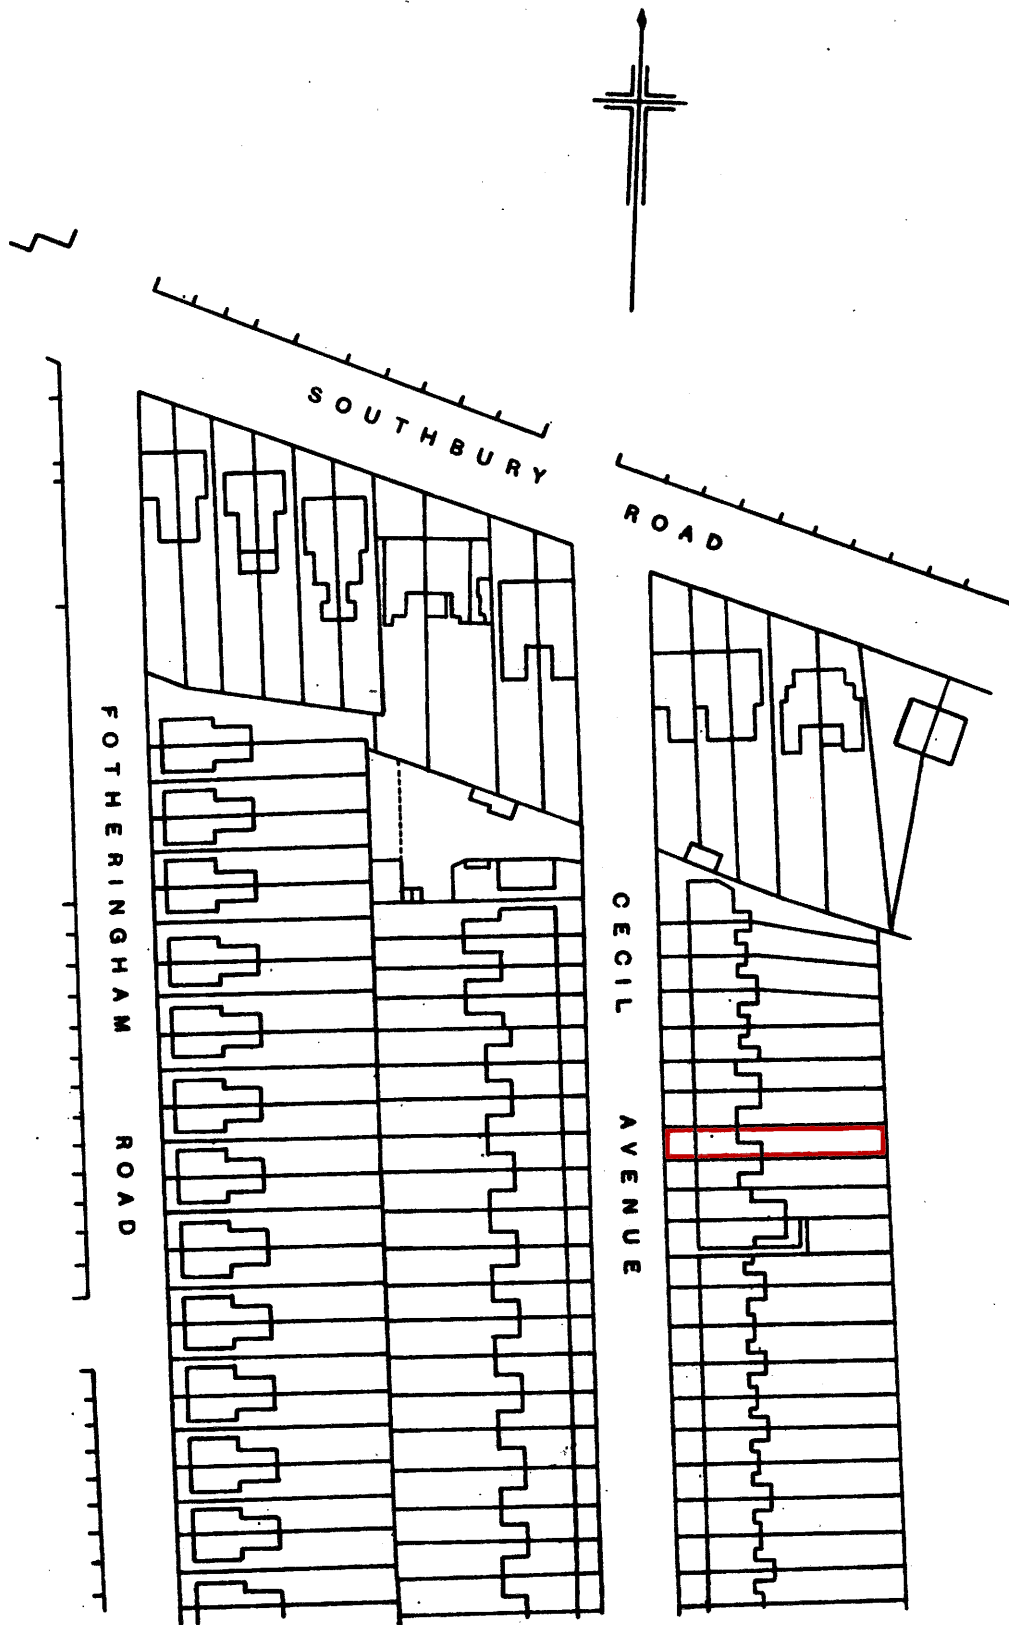

H. M. LAND REGISTRY GENERAL MAP

MIDDLESEX

SHEET

VII. 7.

SECTION

BK

Scale 1/1250 Enlarged from 1/2500

ENFIELD PARISH

Crown Copyright Reserved

Filed Plan of Title No. **MX 347698**

This is a copy of the title plan on 20 APR 2021 at 14:12:05. This copy does not take account of any application made after that time even if still pending in HM Land Registry when this copy was issued.

HM Land Registry endeavours to maintain high quality and scale accuracy of title plan images. The quality and accuracy of any print will depend on your printer, your computer and its print settings. This title plan shows the general position, not the exact line, of the boundaries. It may be subject to distortions in scale. Measurements scaled from this plan may not match measurements between the same points on the ground.