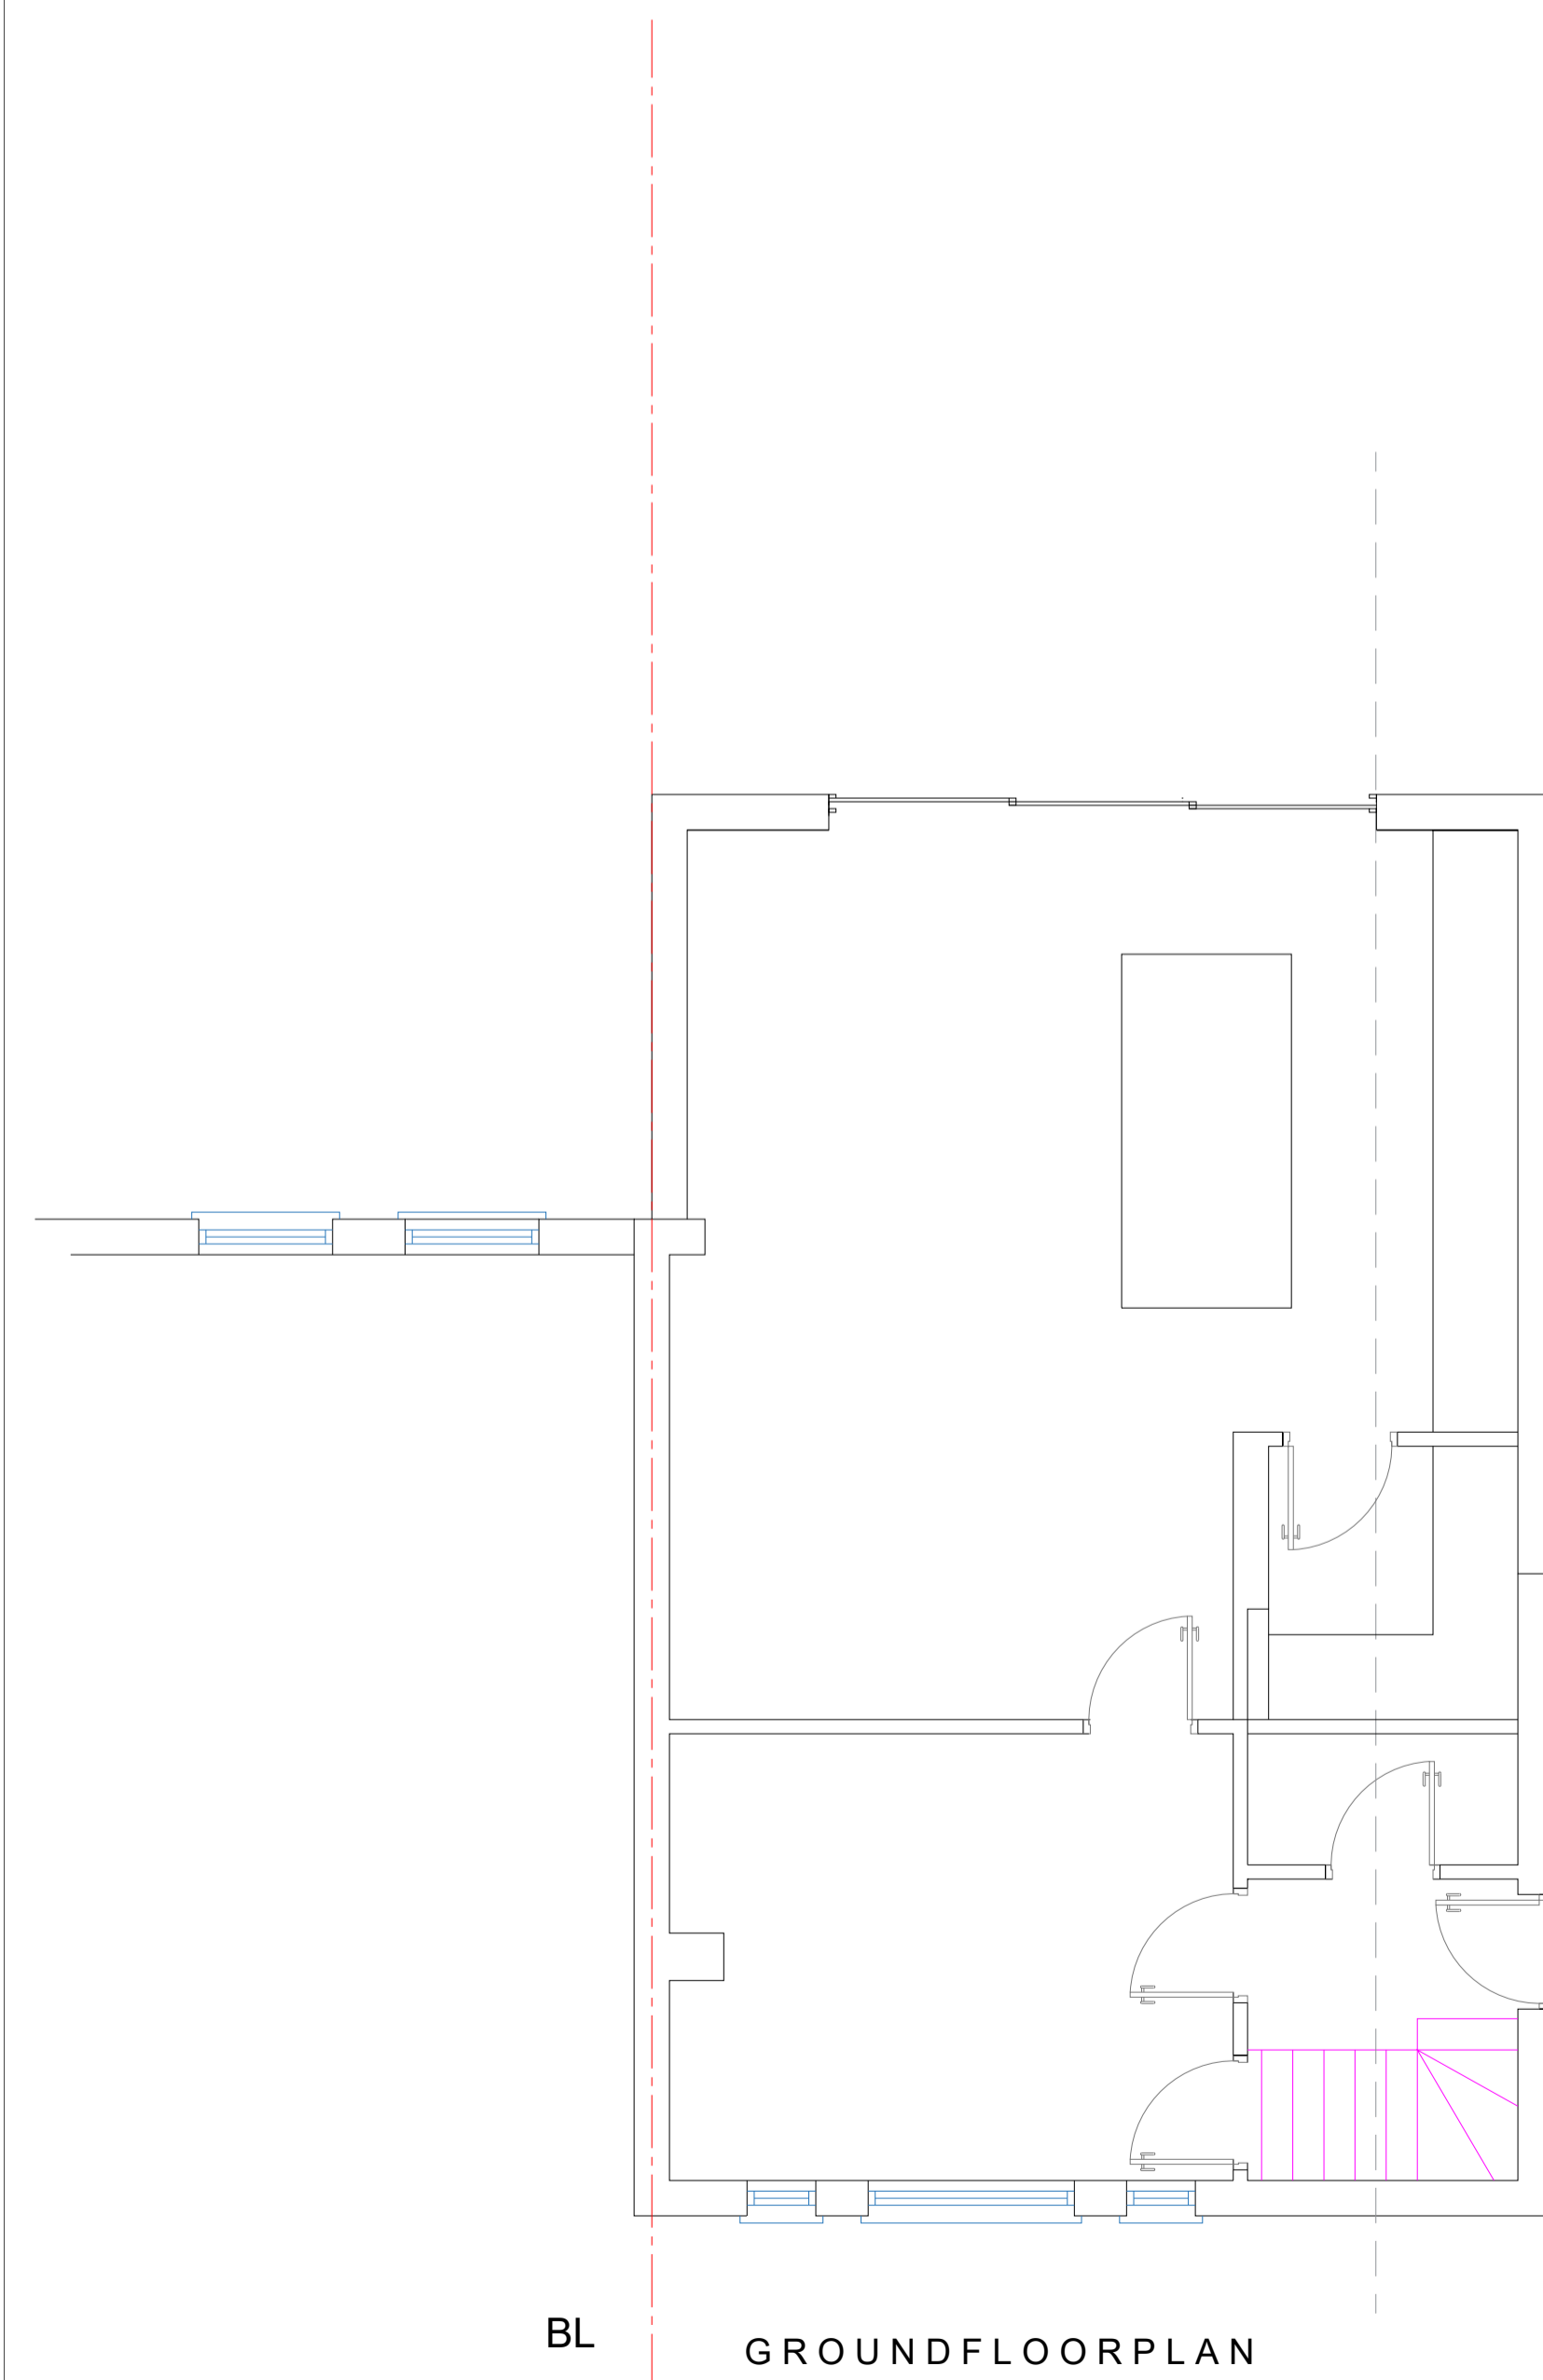

Scale 1:500
Projection: British National Grid

Scale 1:100
Metres 10

Project

Client
7 Cranborne Close
Hertford Hertfordshire
SG13 8HU

Drawing Title
PROPOSED PLANS
SECTION & ELEVATIONS

Scale	Drawn	Checked	Authorised
1:100 / 1:50 @ A1 SDS	APRIL 2021	--	--

Drawing Number	Rev
APRIL2021_7CC_02	-