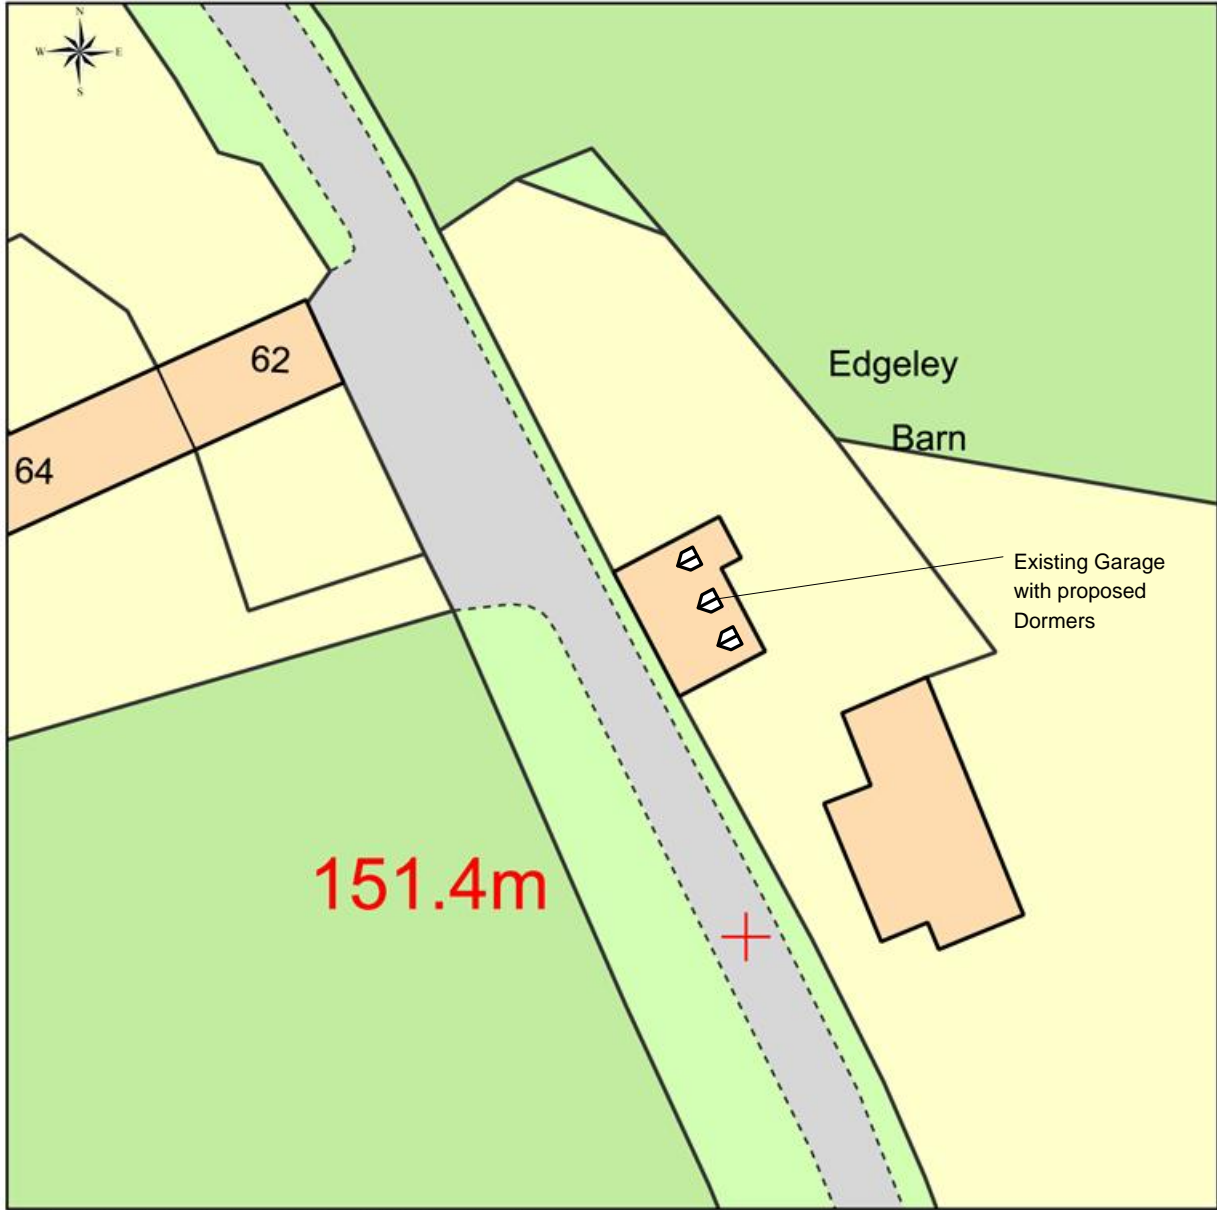

# Site Plan/Block Plan/Block Plan near GL7 6PA

This Plan includes the following Licensed Data: OS MasterMap Colour PDF Site Plan/Block Plan by the Ordnance Survey National Geographic Database and incorporating surveyed revision available at the date of production. Reproduction in whole or in part is prohibited without the prior permission of Ordnance Survey. The representation of a road, track or path is no evidence of a right of way. The representation of features, as lines is no evidence of a property boundary. © Crown copyright and database rights, 2021. Ordnance Survey 0100031673

0m 5m 10m 15m 20m 25m 30m 35m 40m

Scale: 1:500, paper size: A4

Edgeley barn
Tarnton
Glos
GL7 6PA
Site Plan