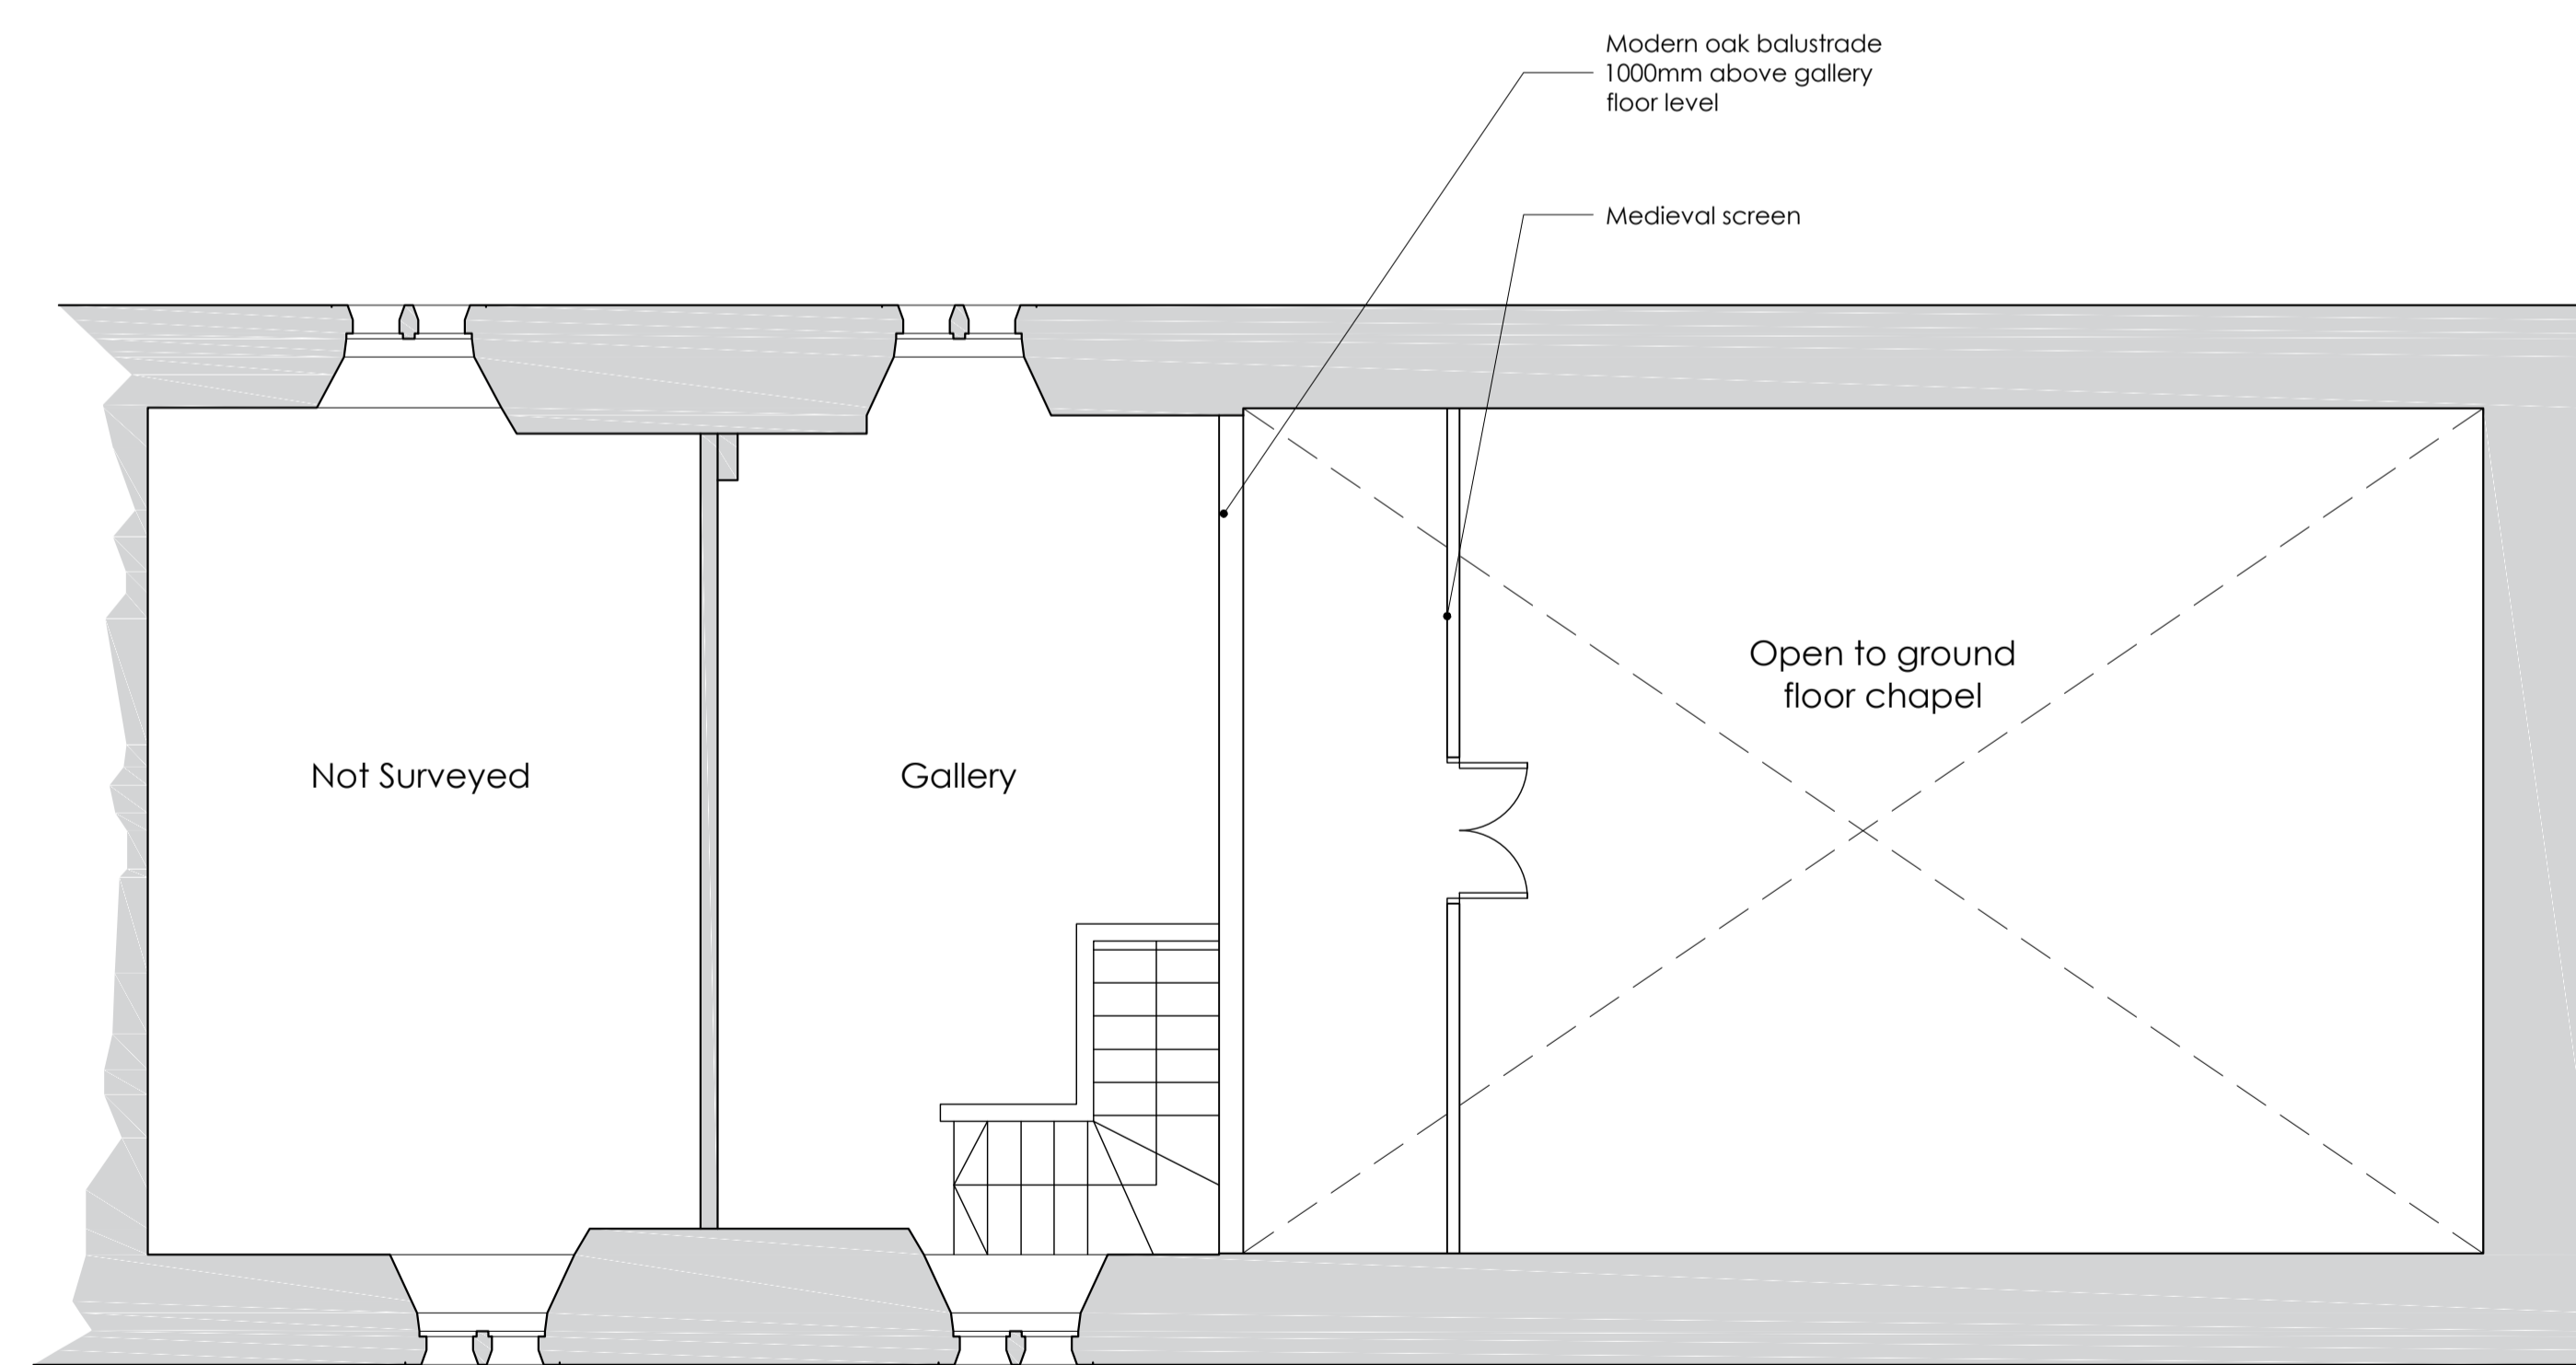

Section as Existing

Gallery Plan as Existing

The Chapel looking out from the Gallery. An infrared heater hangs from the ceiling.

The Chapel interior looking west with the medieval curtain covered screen in front and the modern timber balustrade behind. A further modern screen at gallery level further sub-divides the original space.