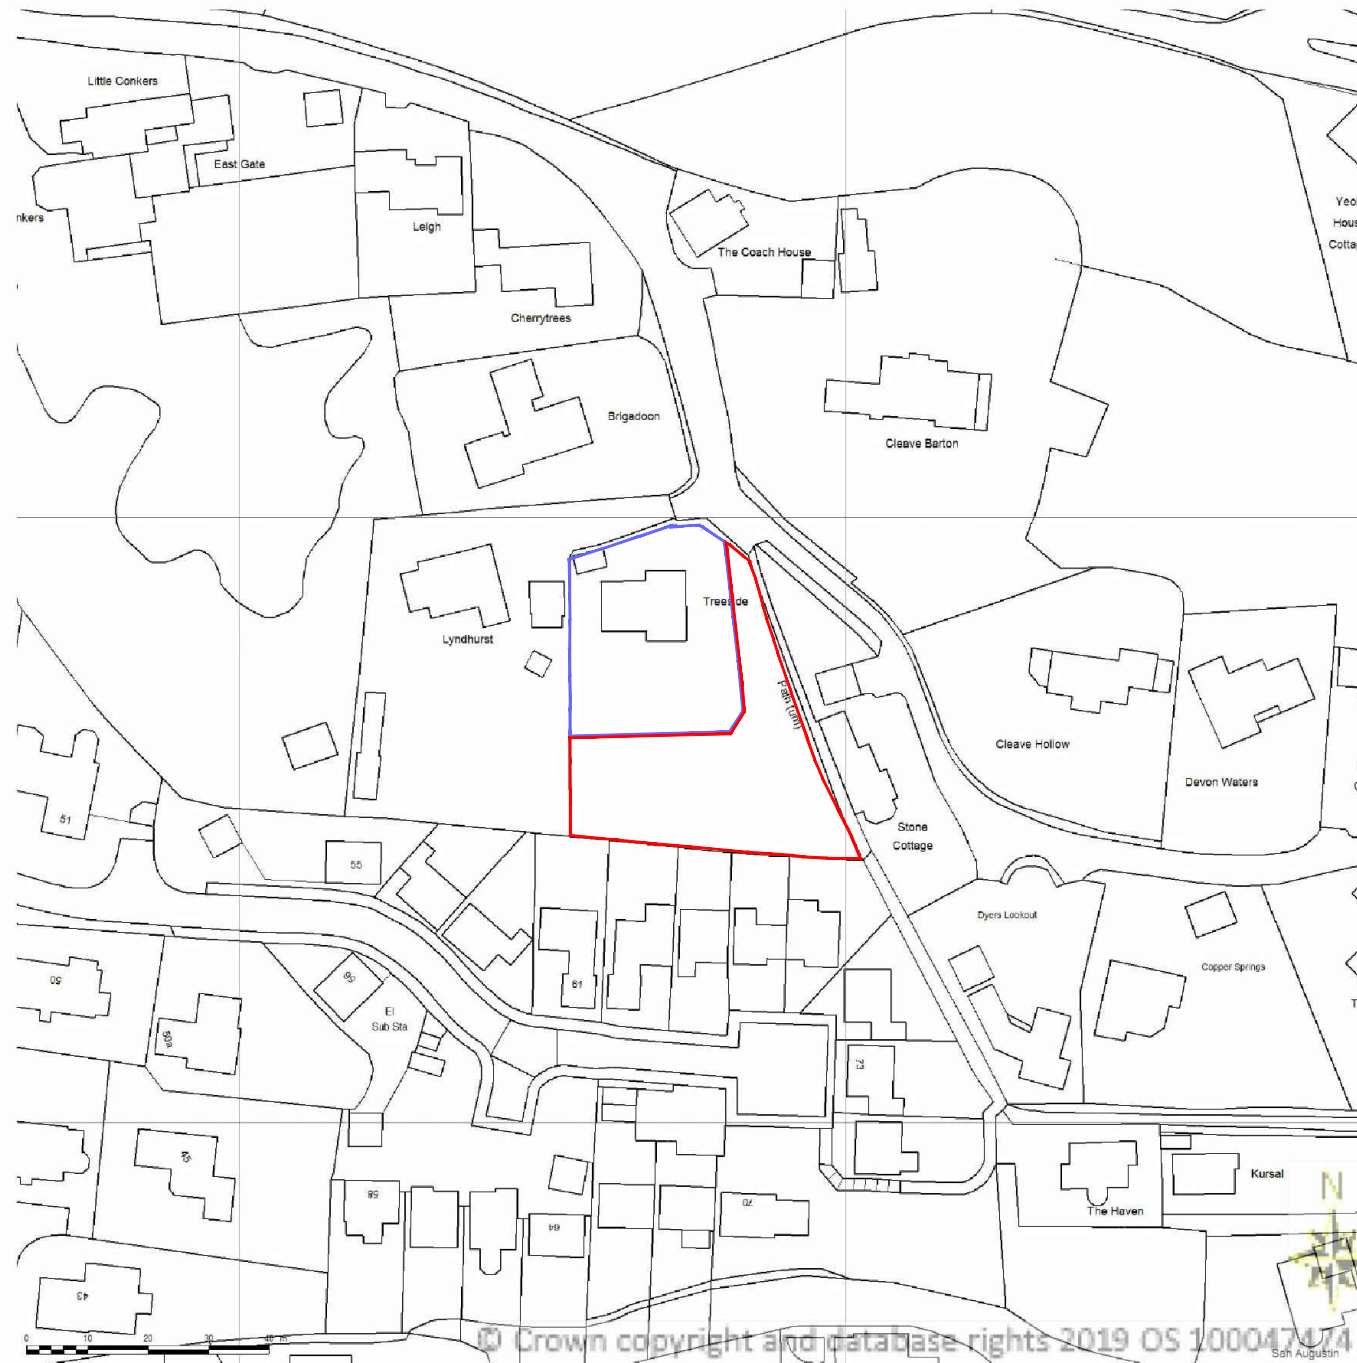

SITE LOCATION PLAN
 AREA 5 HA
 SCALE: 1:1250 on A4
 CENTRE COORDINATES: 245375 , 128272

Old West Living Farm, Westleigh,
 Bideford, N.Devon, EX39 4NL
 Tel: 01271 860421, M: 07970 598286
 E: clem@instow.net

For

Mr & Mrs Clements

Job

Proposed Dwelling in the Grounds of:
 Treeside, Durrant Lane, Northam,
 Bideford, EX39 2RL

Location Plan
 Scale 1:1250

Drawing Title	
Location Plan	
Scale	1 : 1250 @ A3
Drawn	SC
Date	October 2020
Drg. No.	158 / 19 / 01
Rev.	