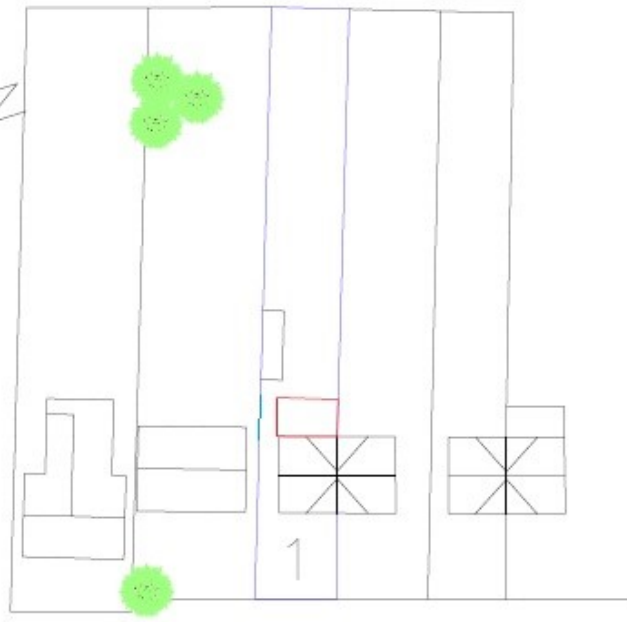

Hare Street

Proposed

Address:
1 site
Street/lot/row
CM1944Y

Project:
REAR EXTENSION

Format: A4
Content:
Mech Plan

Date: 16/11/2020