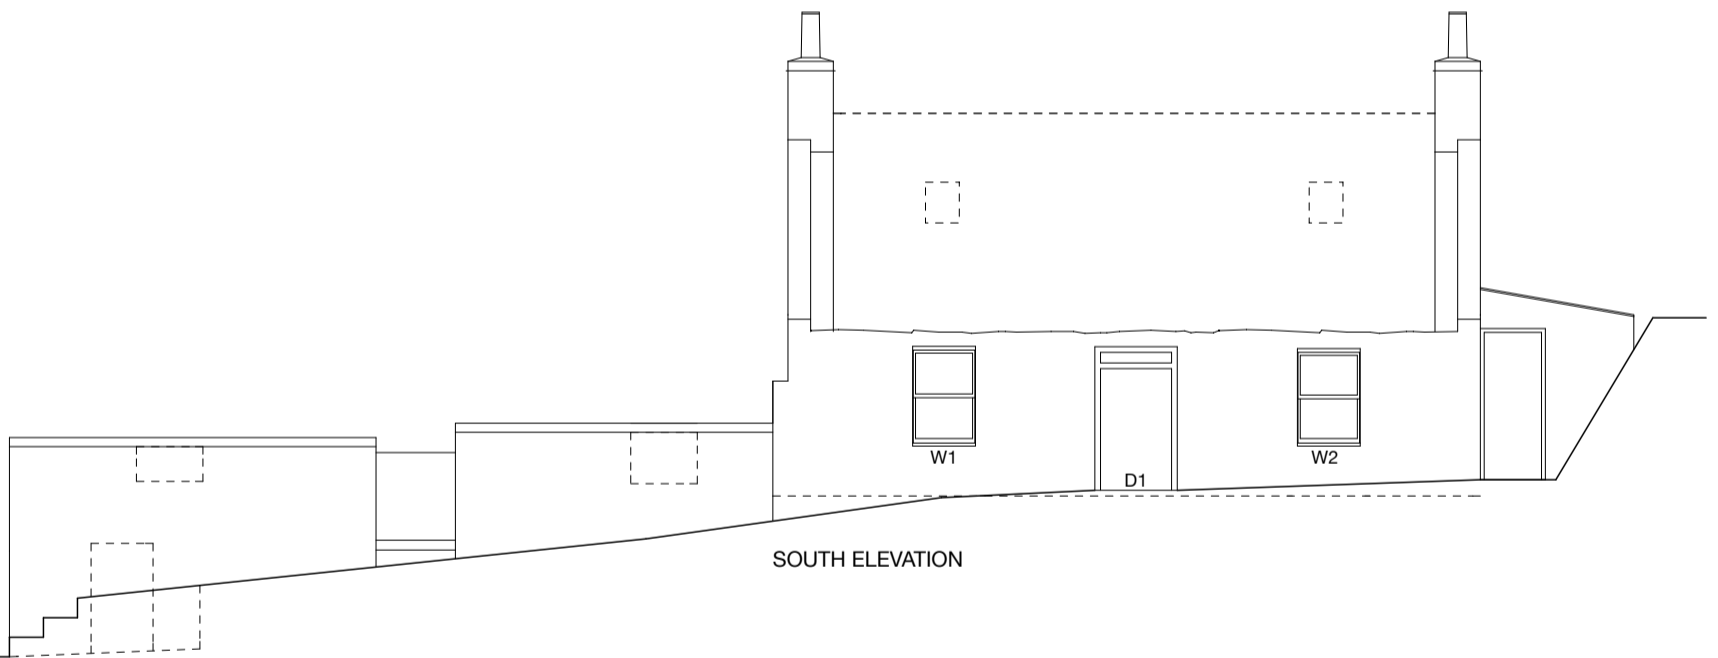

NORTH ELEVATION

EAST ELEVATION

SOUTH ELEVATION

WEST ELEVATION

42 Crovie
Gardenstown
Banff AB45 3JQ

For Mr & Mrs Paul Bateson

Title Existing Elevations
Dwg No. 217-03
Scale 1:100 @A3
Status Survey
Date March 2021
Rev.