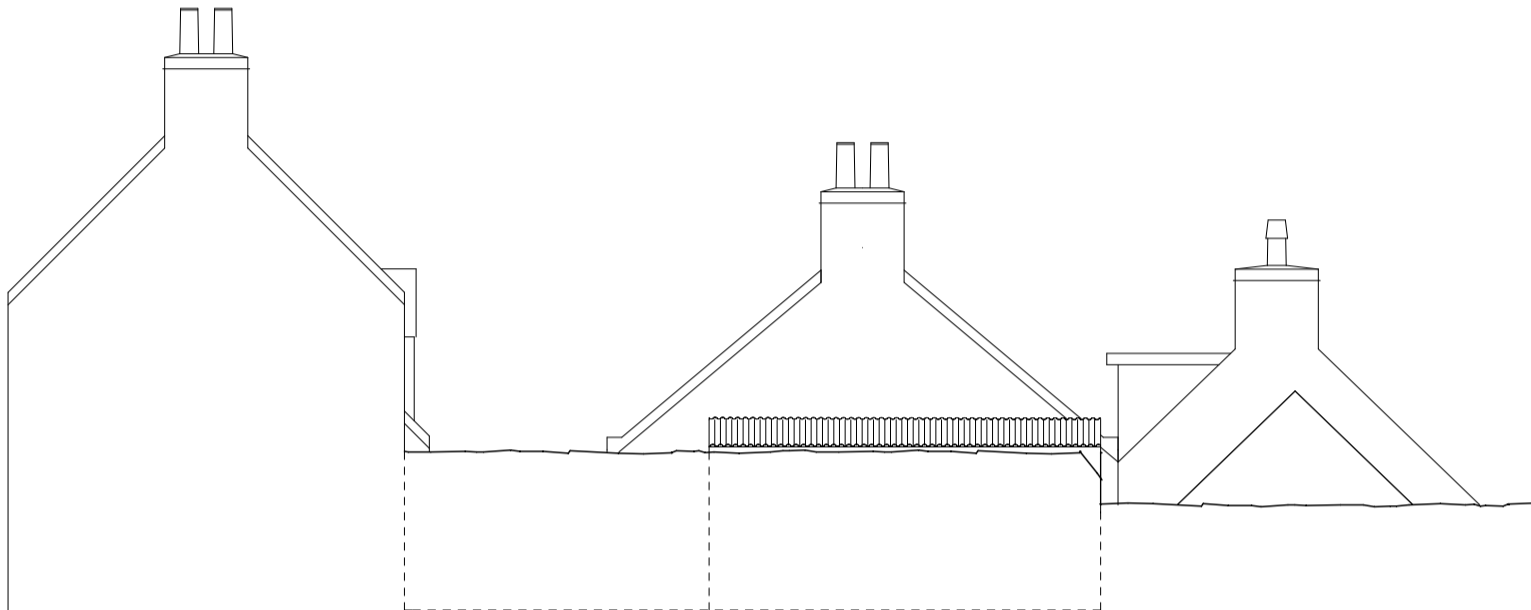

NORTH ELEVATION

EAST ELEVATION

SOUTH ELEVATION

WEST ELEVATION

42 Crovie
Gardenstown
Banff AB45 3JQ

For Mr & Mrs Paul Bateson

Title Existing Elevations
Dwg No. 217-03
Scale 1:100 @A3
Status Survey
Date March 2021
Rev.