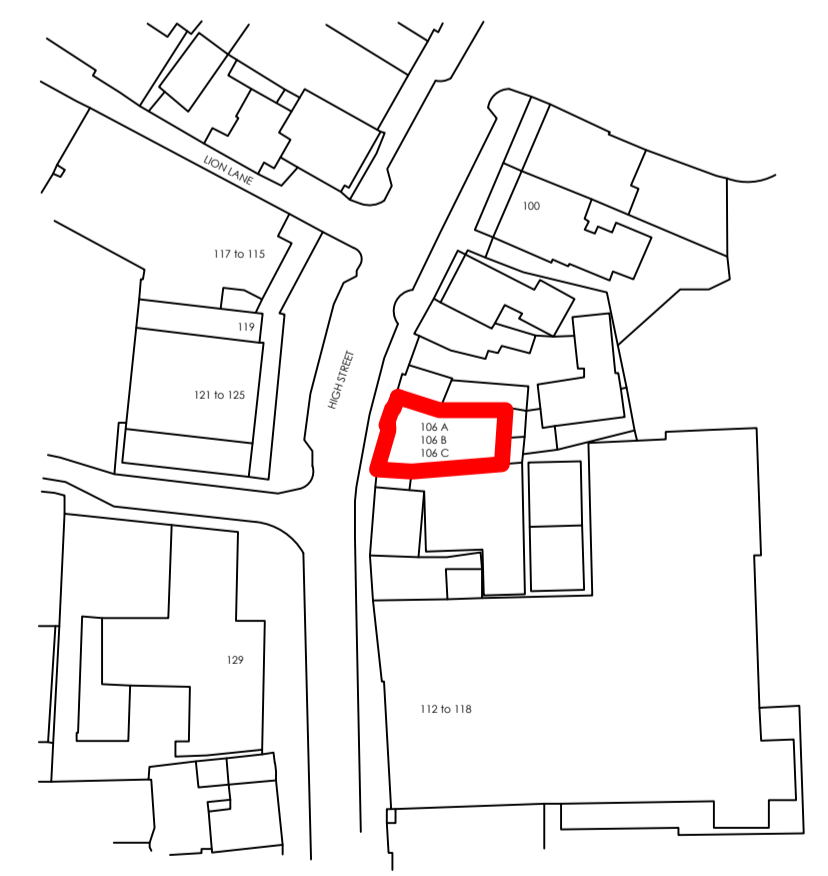

BLOCK PLAN
1:500

LOCATION PLAN
1:1250

C	X
B	X
A	X

REVISION

Client	MISS MILLIES		
Job	BILLERICAY		
Address	106 High St, Billerica CM12 9BY		
Title	PROPOSED PLANNING DRAWING		
Drawn	J.O	Scale	1:50 @ A1
Date	JAN 20		
Job No	1003	Dwg No	51