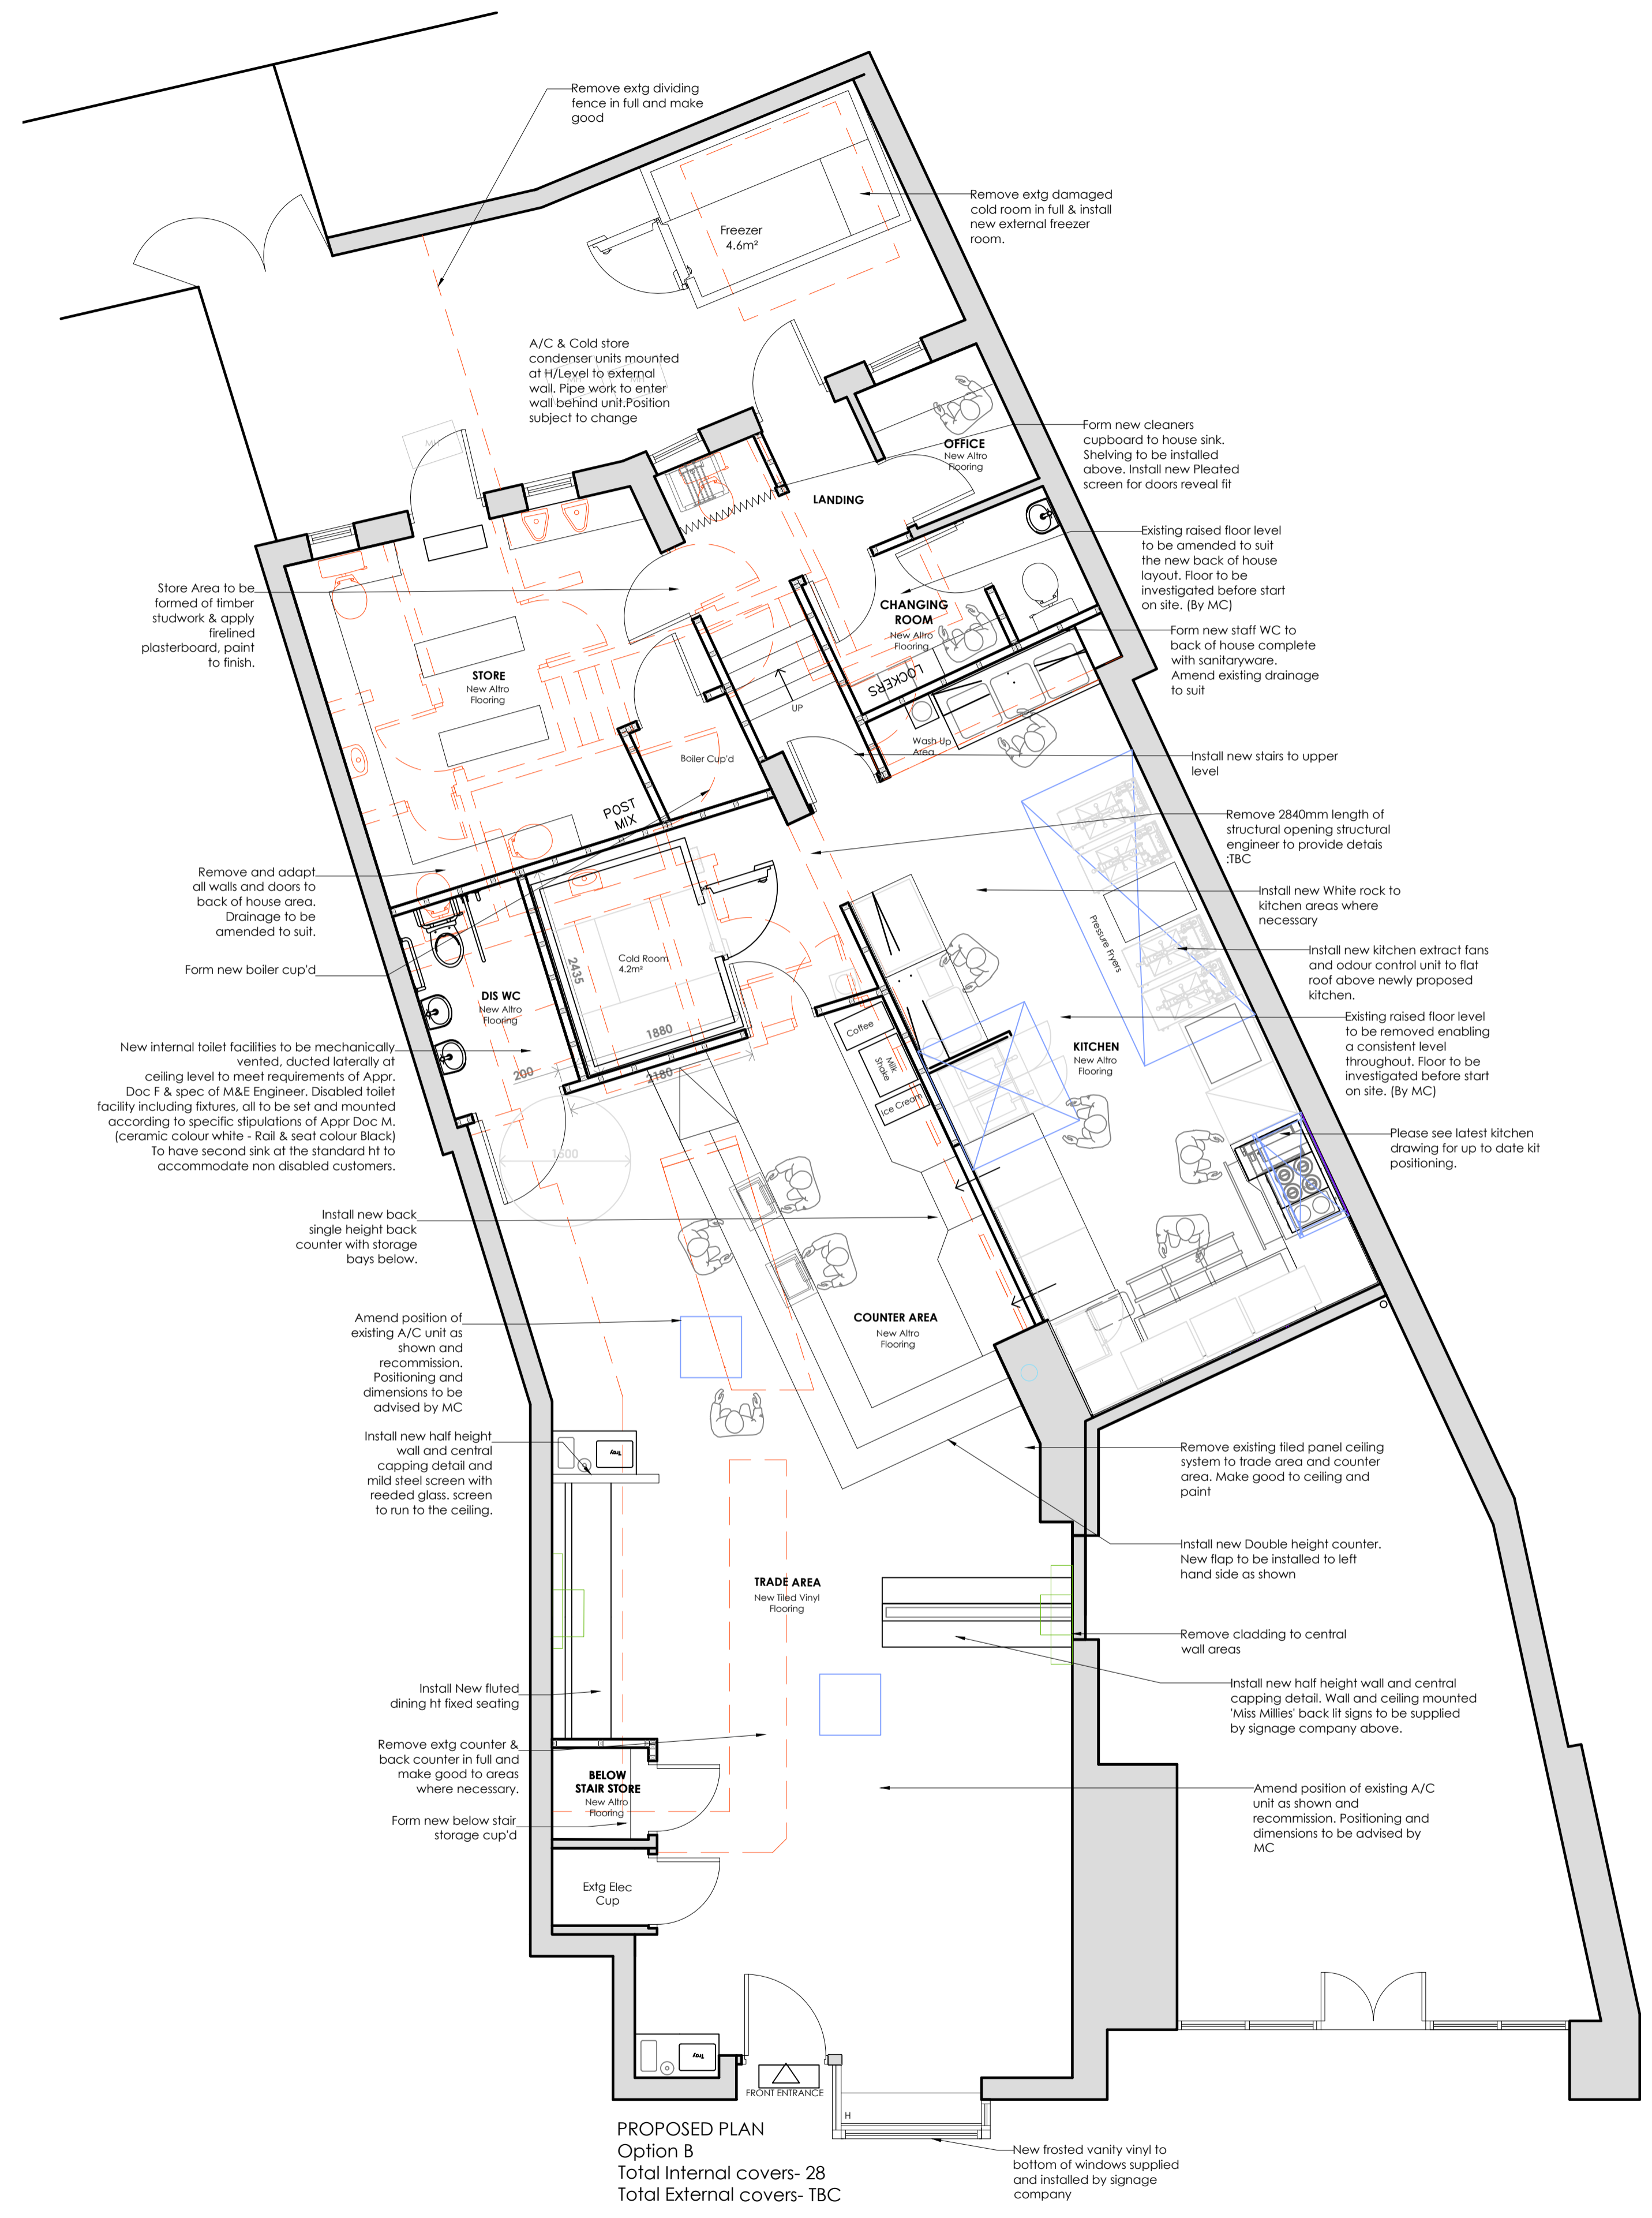

BLOCK PLAN
1:500

LOCATION PLAN
1:1250

C	X
B	X
A	X

REVISION

Client	MISS MILLIES		
Job	BILLERICAY		
Address	106 High St, Billerica CM12 9BY		
Title	PROPOSED PLANNING DRAWING		
Drawn	J.O	Scale	1:50 @ A1
Date	JAN 20		
Job No	1003	Dwg No	51