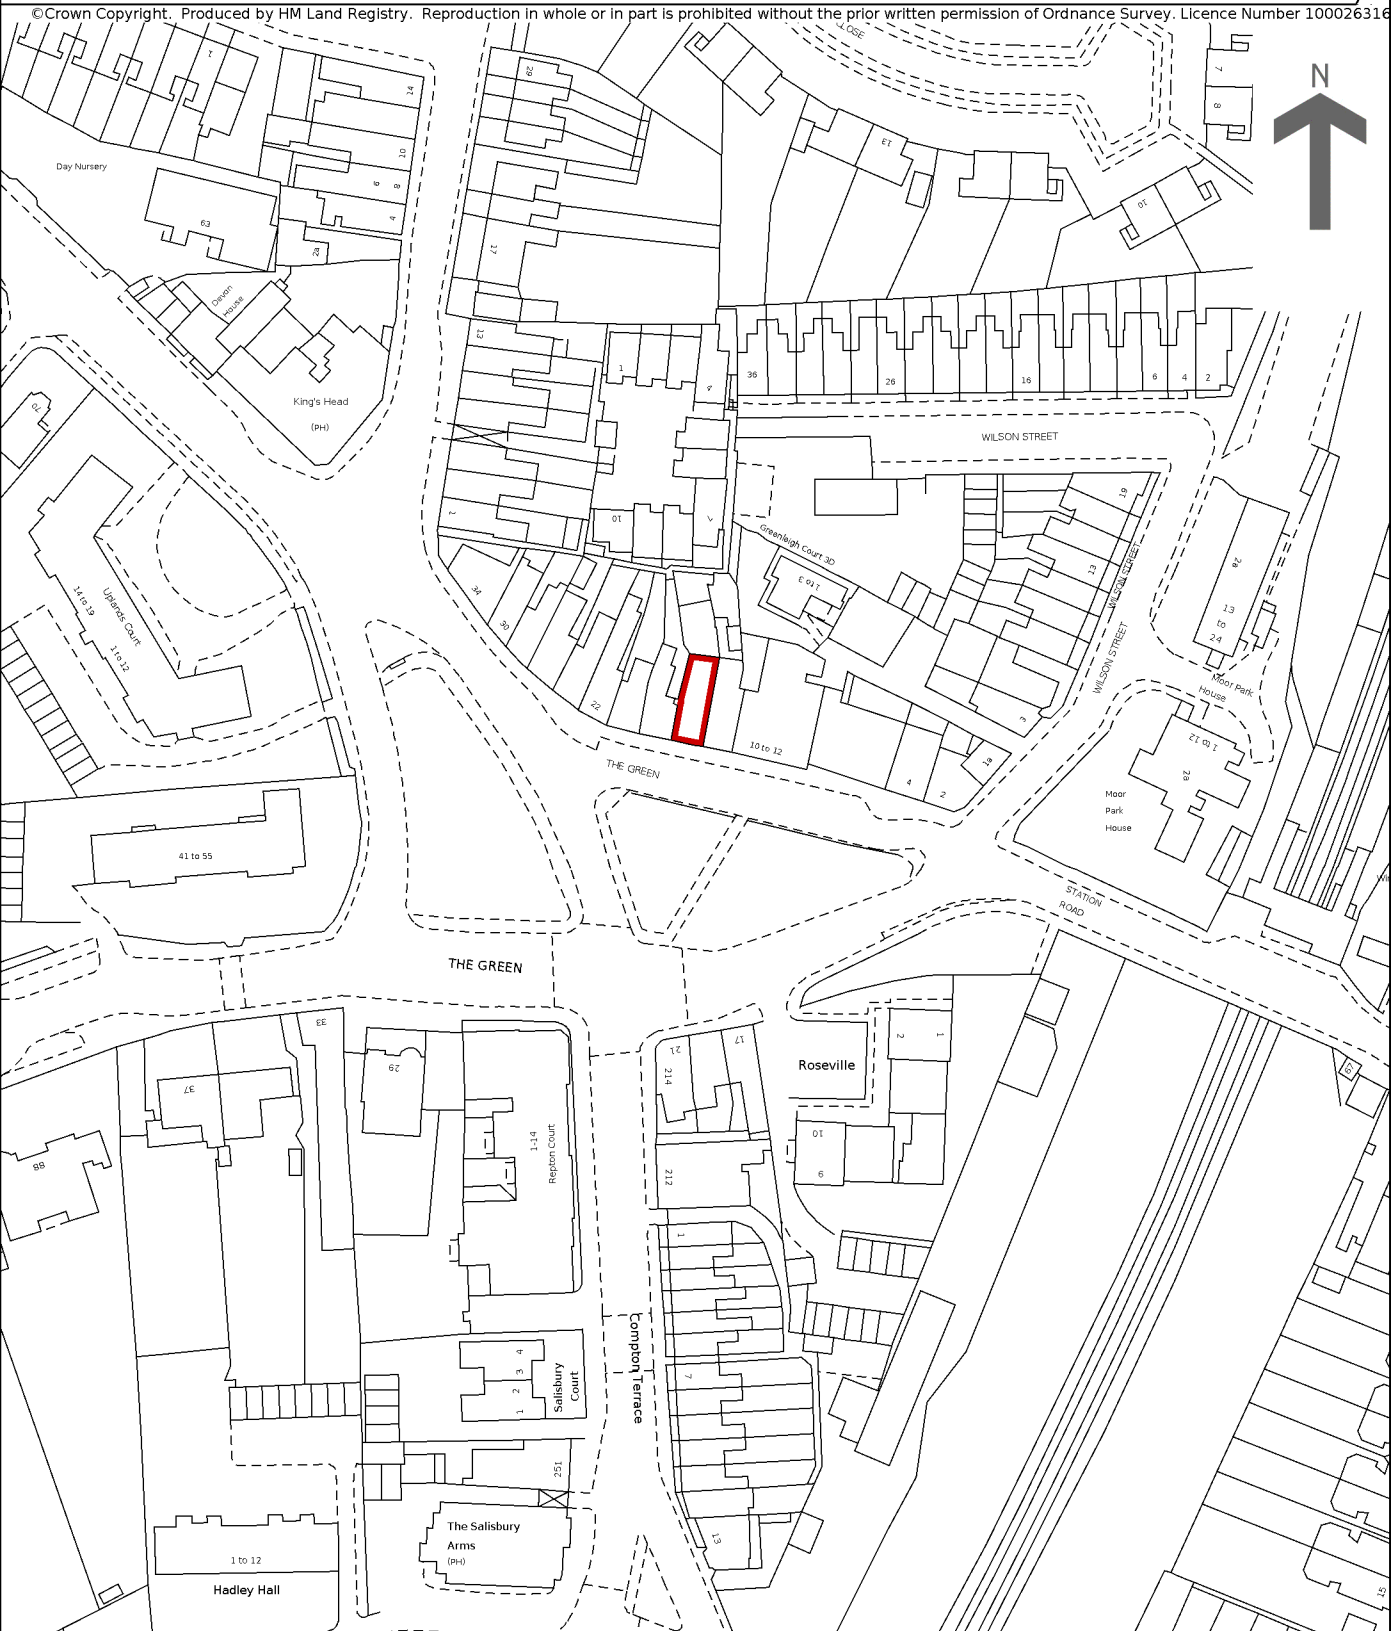

# HM Land Registry Current title plan

Title number **AGL166141**  
Ordnance Survey map reference **TQ3194NW**  
Scale **1:1250**  
Administrative area **Enfield**

© Crown Copyright. Produced by HM Land Registry. Reproduction in whole or in part is prohibited without the prior written permission of Ordnance Survey. Licence Number 100026316

**This is a copy of the title plan on 24 MAR 2021 at 09:20:50. This copy does not take account of any application made after that time even if still pending in HM Land Registry when this copy was issued.**

**HM Land Registry endeavours to maintain high quality and scale accuracy of title plan images. The quality and accuracy of any print will depend on your printer, your computer and its print settings. This title plan shows the general position, not the exact line, of the boundaries. It may be subject to distortions in scale. Measurements scaled from this plan may not match measurements between the same points on the ground.**