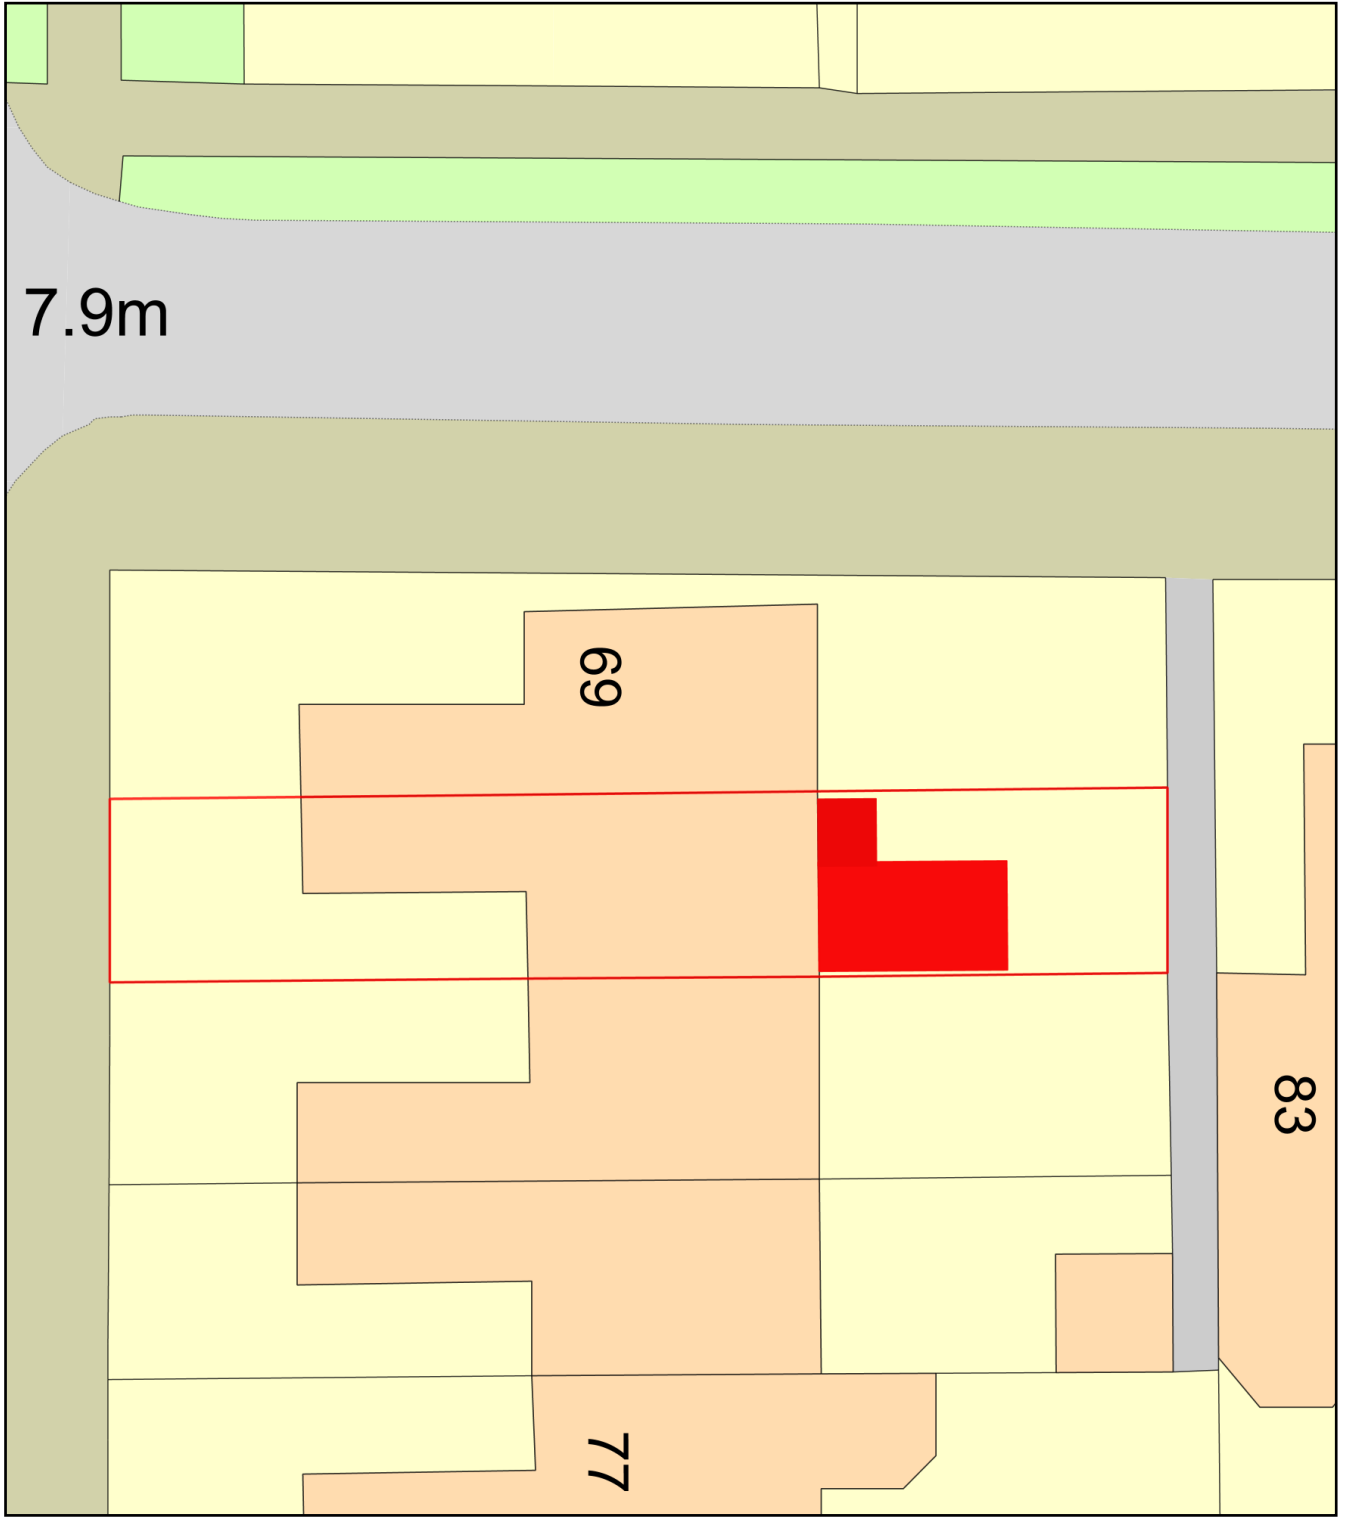

71 sedbergh road

Plan Produced for: Sarah Jane Baron

Date Produced: 21 Apr 2021

Plan Reference Number: TQRQM21111112616965

Scale: 1:200 @ A4