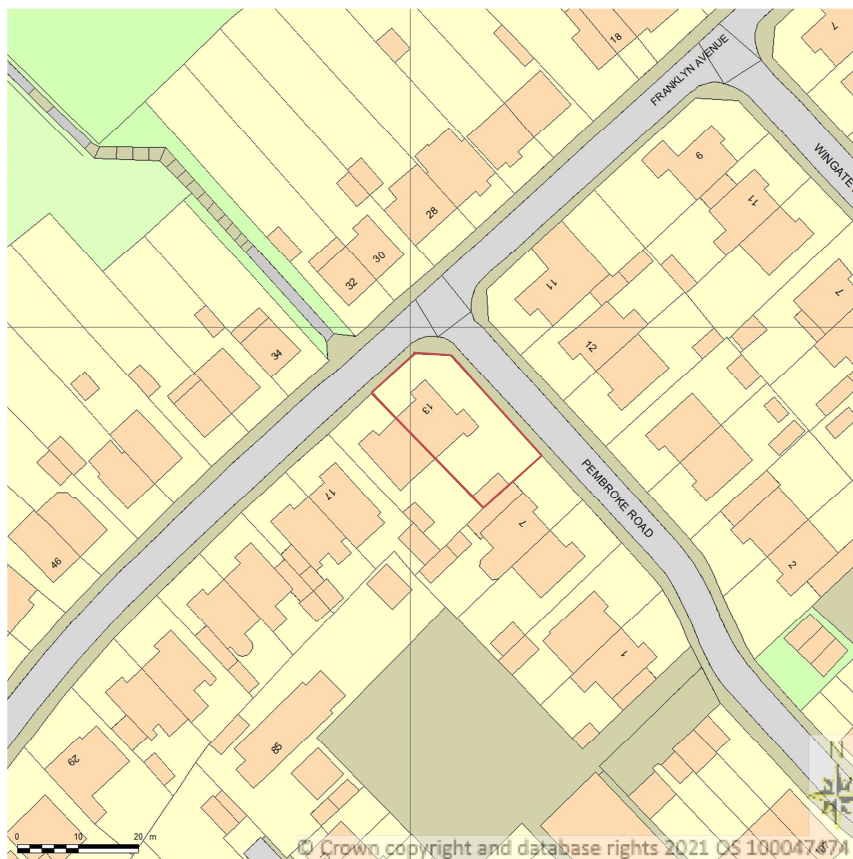

SITE LOCATION PLAN
AREA 2 HA
SCALE 1:1250 on A4
CENTRE COORDINATES: 445504, 111982

Supplied by Streetwise Maps Ltd
www.streetwise.net
Licence No: 100047474
13/04/2021 09:07