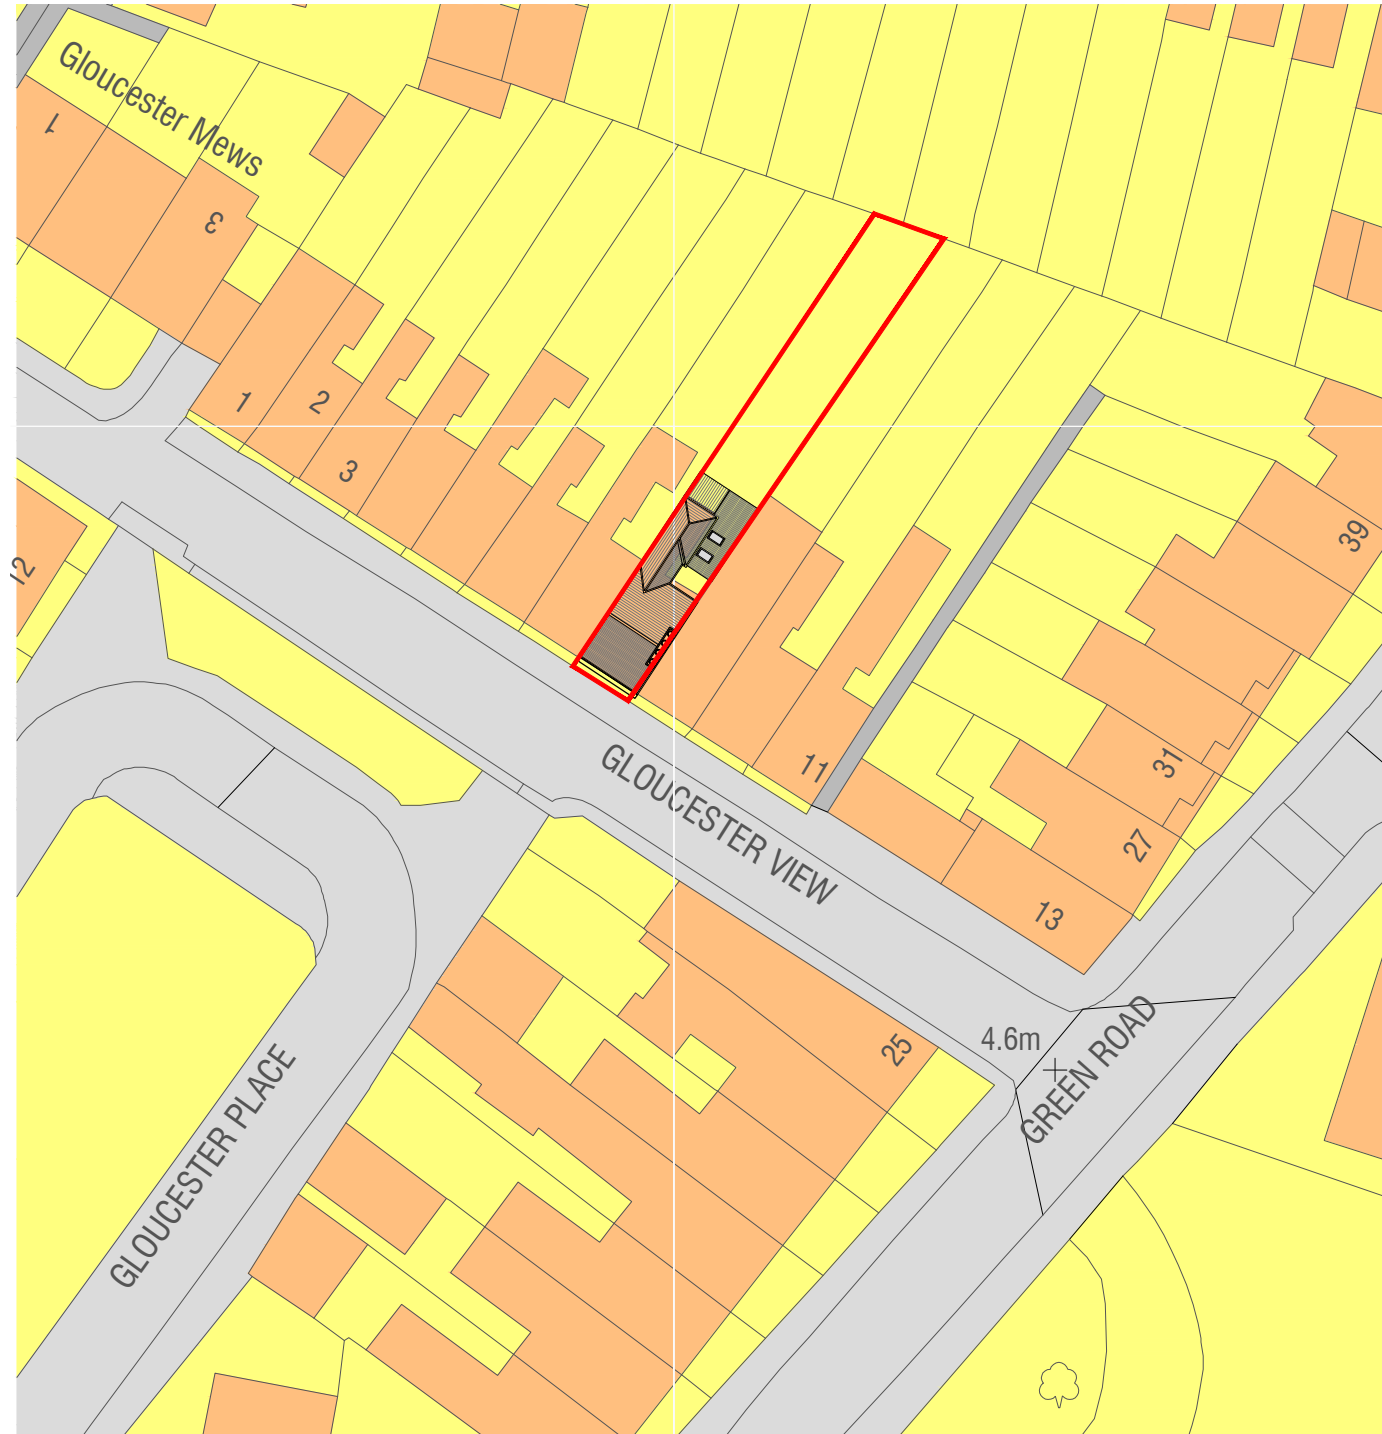

Rev	Date	Description	By	PM
A	08.02.21	First Issue	LAC	JM

REVISIONS

DRAWING STATUS:
Planning

REVISION:
A

PROJECT
8 Gloucester View
Southsea, PO5 4EB
CLIENT
Alex Novo Tellado

Scale @ A3:
Date : © Feb 2021

Drawn by : LAC
Checked by : JM

DRAWING TITLE
Block and Location Plan

DRAWING NUMBER:
481.P100_A

Design Team Studios
City Office (Design Drawn)
The Clock Tower, Great Southsea Street at Castle Road
Southsea, Portsmouth, Hants, PO5 3BY
Tel: 02392 837149

E: info@designteamstudios.com
W: www.designteamstudios.com