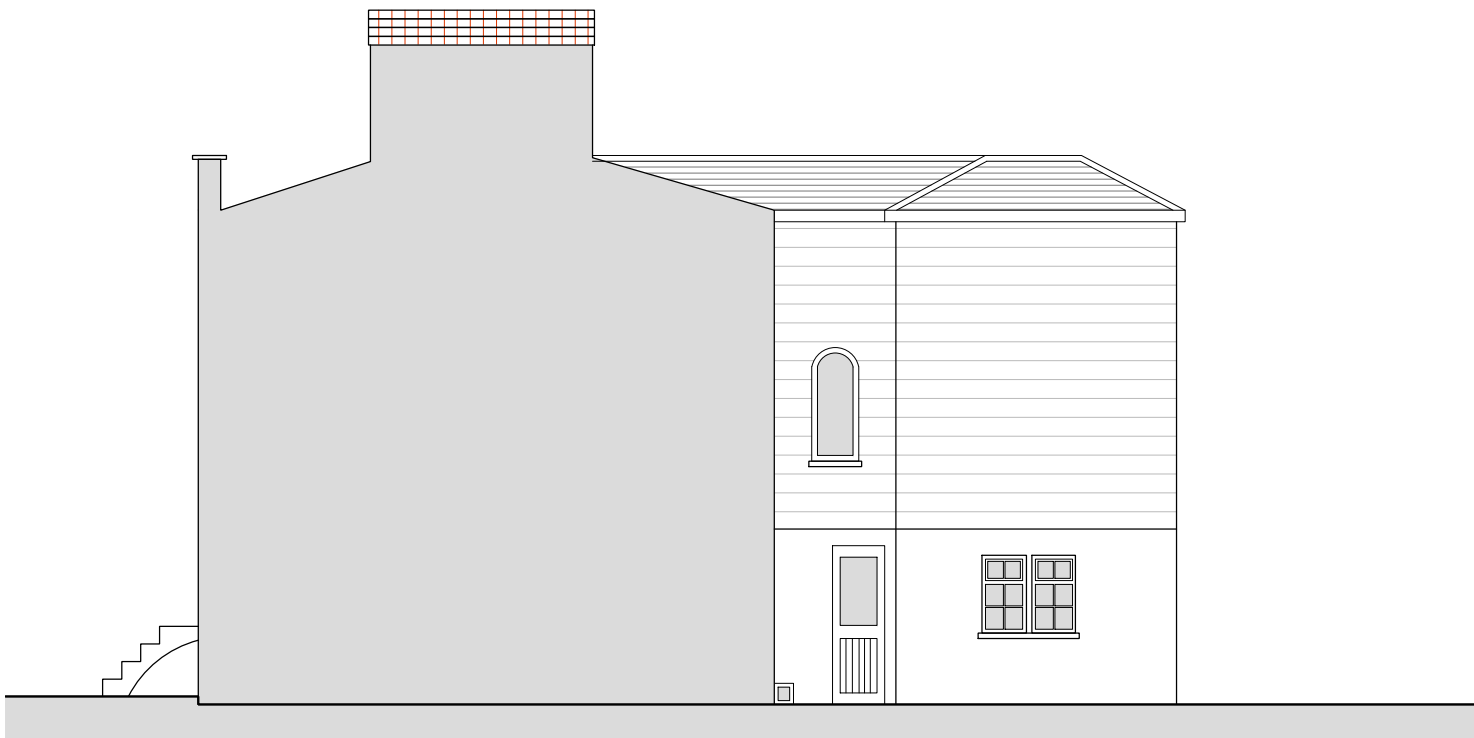

Existing Front Elevation
Scale 1:100

Existing Side Elevation
Scale 1:100