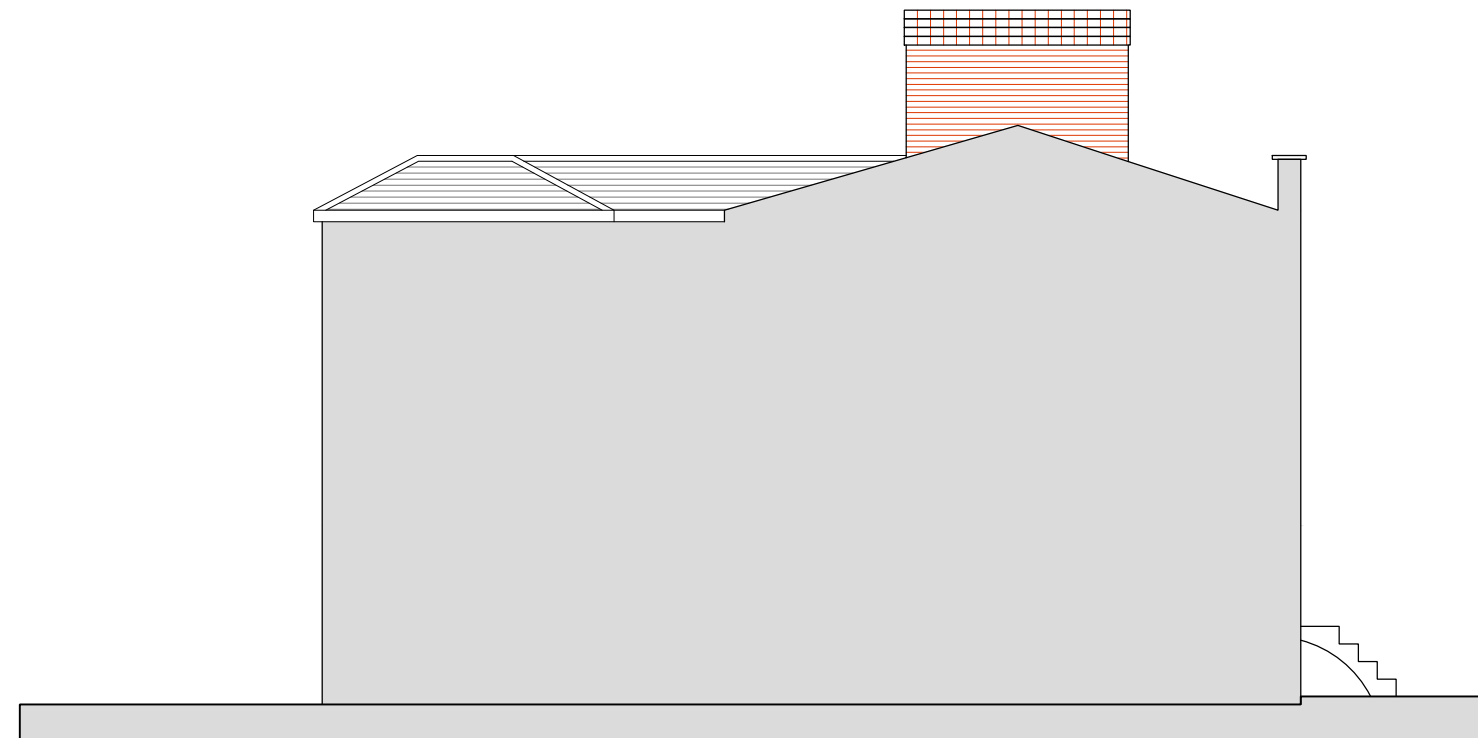

Existing Rear Elevation
Scale 1:100

Existing Side Elevation
Scale 1:100

Rev	Date	Description	By	PM
B	12.04.21	Side Elevations Added	LAC	JM
A	02.09.20	First Issue	LAC	JM

REVISIONS

© Crown copyright and database rights (2019)
Ordnance Survey 0100031673
© Local Government Information House Limited copyright and database rights (2019) 0100031673

DRAWING STATUS:
Existing

REVISION:
B

PROJECT
8 Gloucester View
Southsea, PO5 4EB
CLIENT
Alex Novo Tellado

Scale @ A3: 1:100
Date: © Apr 2021

Drawn by: LAC
Checked by: JM

DRAWING TITLE
Existing Elevations

DRAWING NUMBER:
481.E102_B

City Office (Design Drawn)
The Clock Tower, Great Southsea Street at Castle Road
Southsea, Portsmouth, Hants, PO5 3BY
Tel: 02392 837149

E: info@designteamstudios.com
W: www.designteamstudios.com