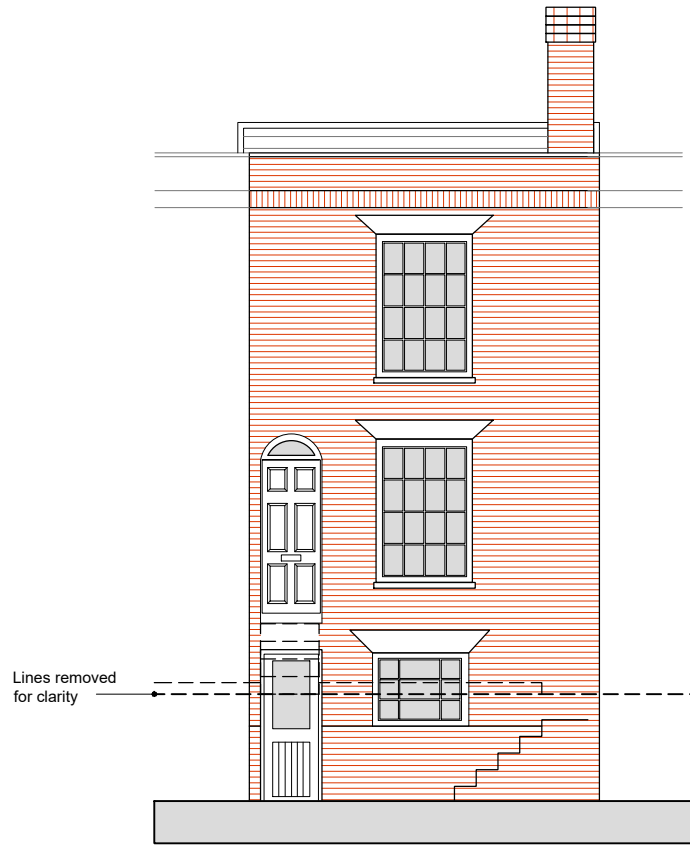

Existing Front Elevation
Scale 1:100