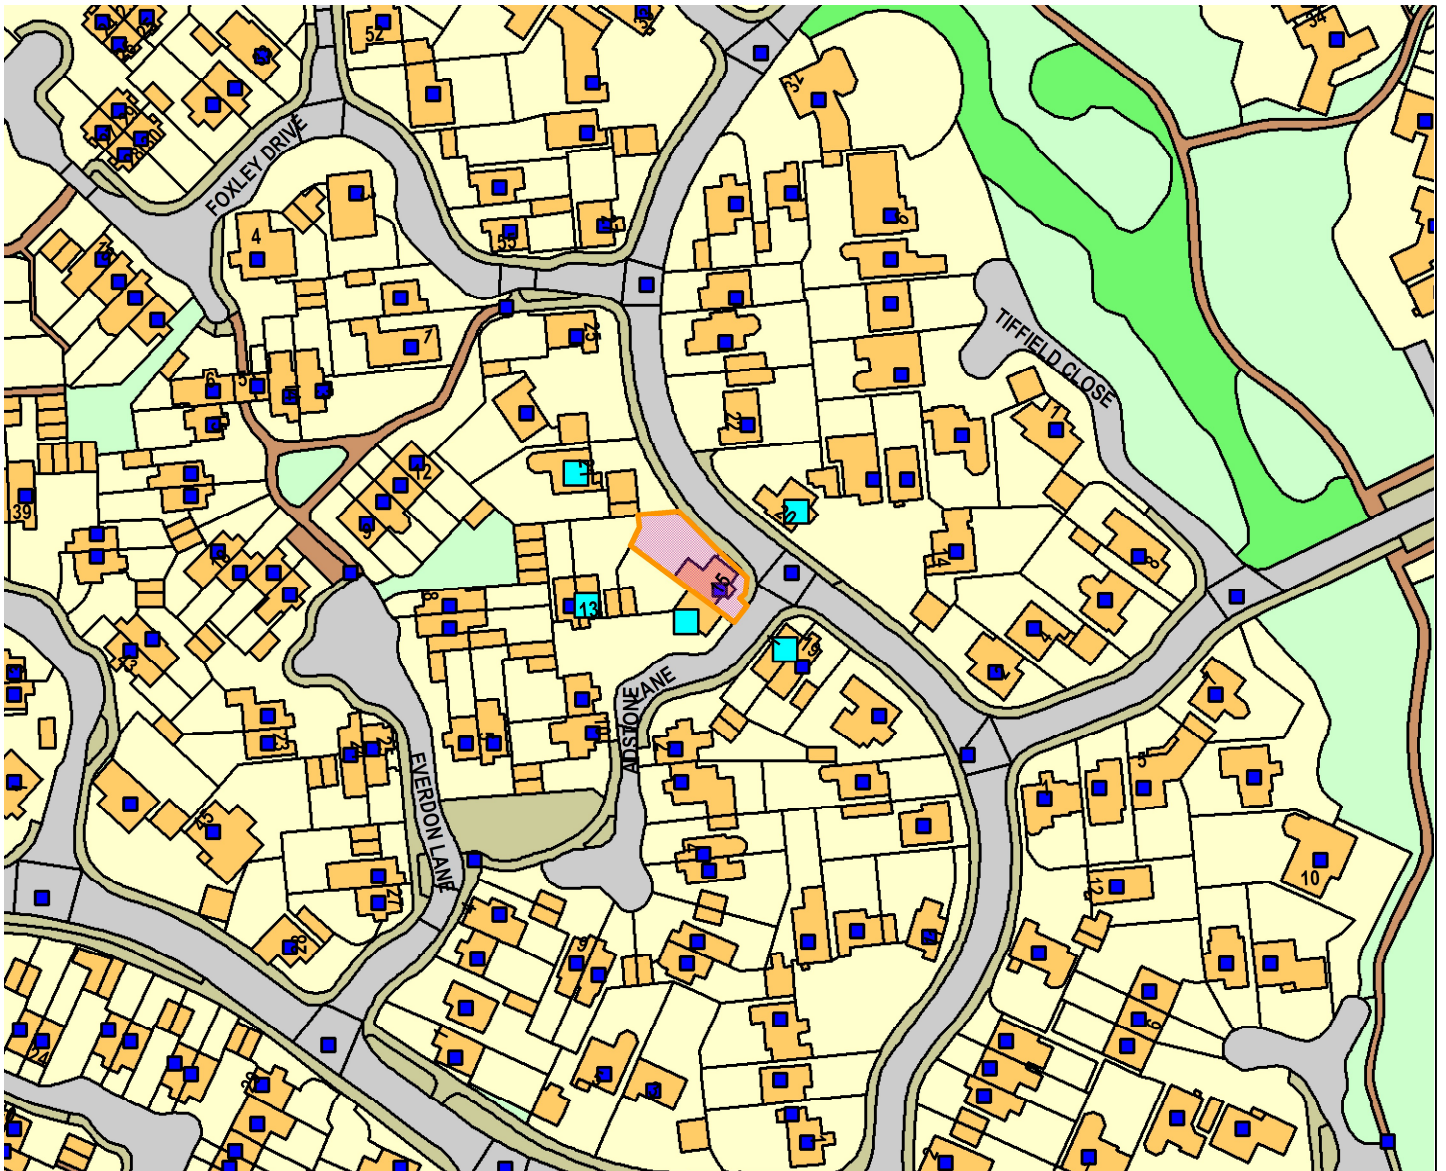

15 Adstone Lane

21/00309/HOU

Legend

Scale 1:1374

Reproduced from the Ordnance Survey map with the permission of the Controller of Her Majesty's Stationery Office © Crown Copyright 2000.

Unauthorised reproduction infringes Crown Copyright and may lead to prosecution or civil proceedings.