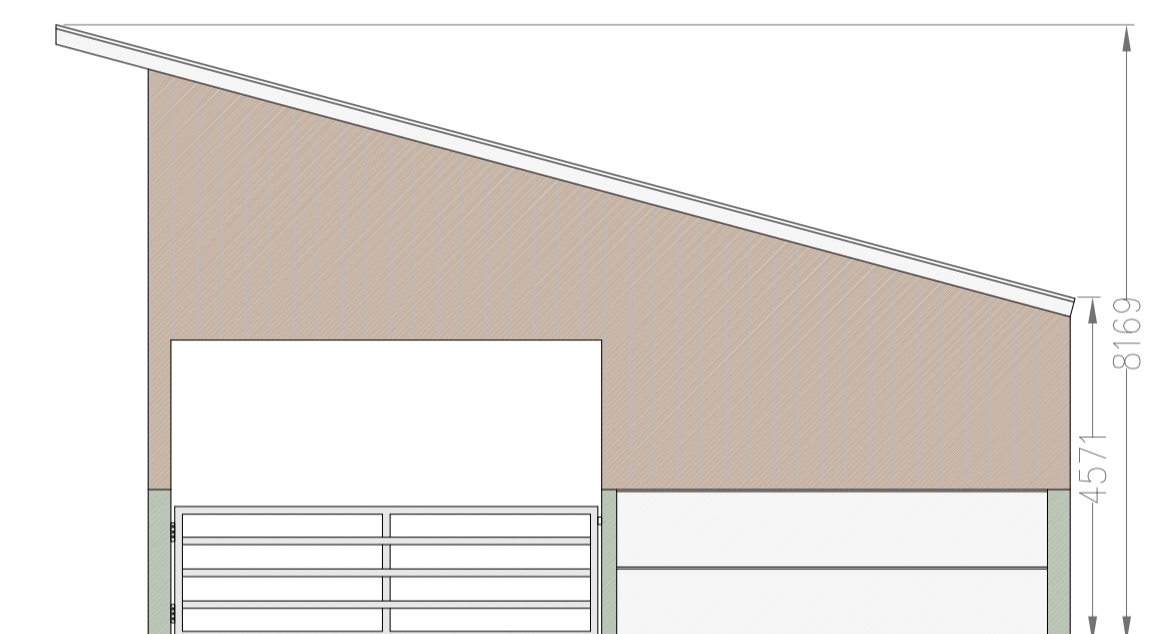

SCALE BAR 1:100

NORTH ELEVATION

SOUTH ELEVATION

FLOOR PLAN

EAST ELEVATION  
(WEST ELEVATION IDENTICAL)

**IAN PICK ASSOCIATES LTD**  
Specialist Agricultural & Rural Planning Consultants

Station Farm Offices  
Wansford Road  
Nafferton  
Driffield  
East Yorkshire  
YO25 8NJ  
  
T : 01377 253363  
E : mail@ianpick.co.uk  
W : www.ianpickassociates.co.uk

CLIENT  
**J H Dixon & Son**  
The Beeches  
Skerne  
Driffield  
YO25 9HP

JOB TITLE

Relocated Livestock Unit

DWG. TITLE

Elevations A1

SCALE

1=100

DRN