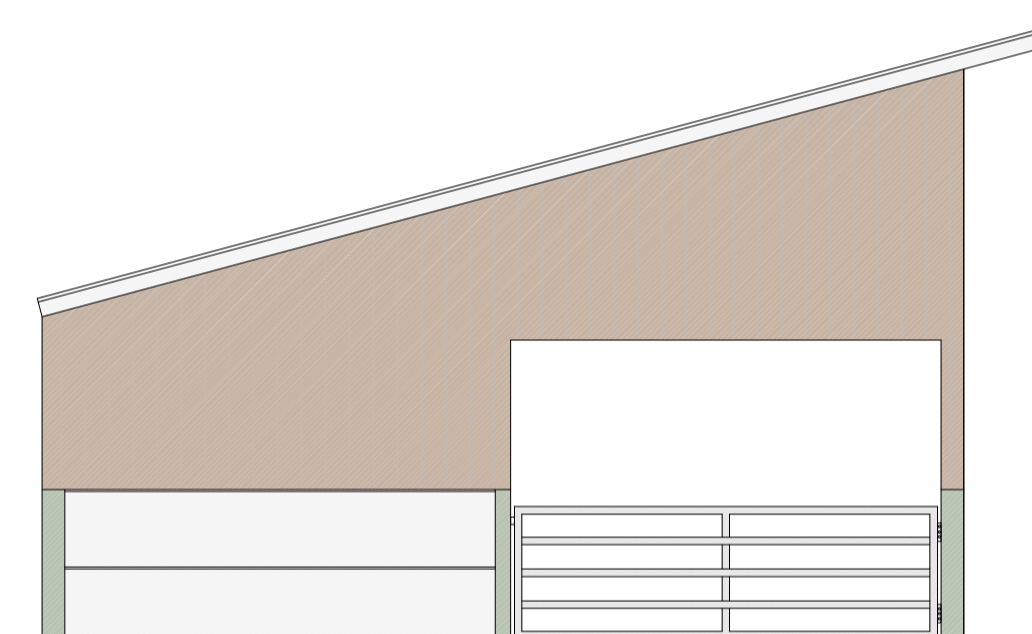

SCALE BAR 1:100

NORTH ELEVATION

SOUTH ELEVATION

FLOOR PLAN

EAST ELEVATION  
(WEST ELEVATION IDENTICAL)

**IAN PICK ASSOCIATES LTD**  
Specialist Agricultural & Rural Planning Consultants

Station Farm Offices  
Wansford Road  
Nafferton  
Driffield  
East Yorkshire  
YO25 8NJ  
  
T : 01377 253363  
E : mail@ianpick.co.uk  
W : www.ianpickassociates.co.uk

CLIENT  
**J H Dixon & Son**  
The Beeches  
Skerne  
Driffield  
YO25 9HP

JOB TITLE

Relocated Livestock Unit

DWG. TITLE

Elevations A1

SCALE

1=100

DRN