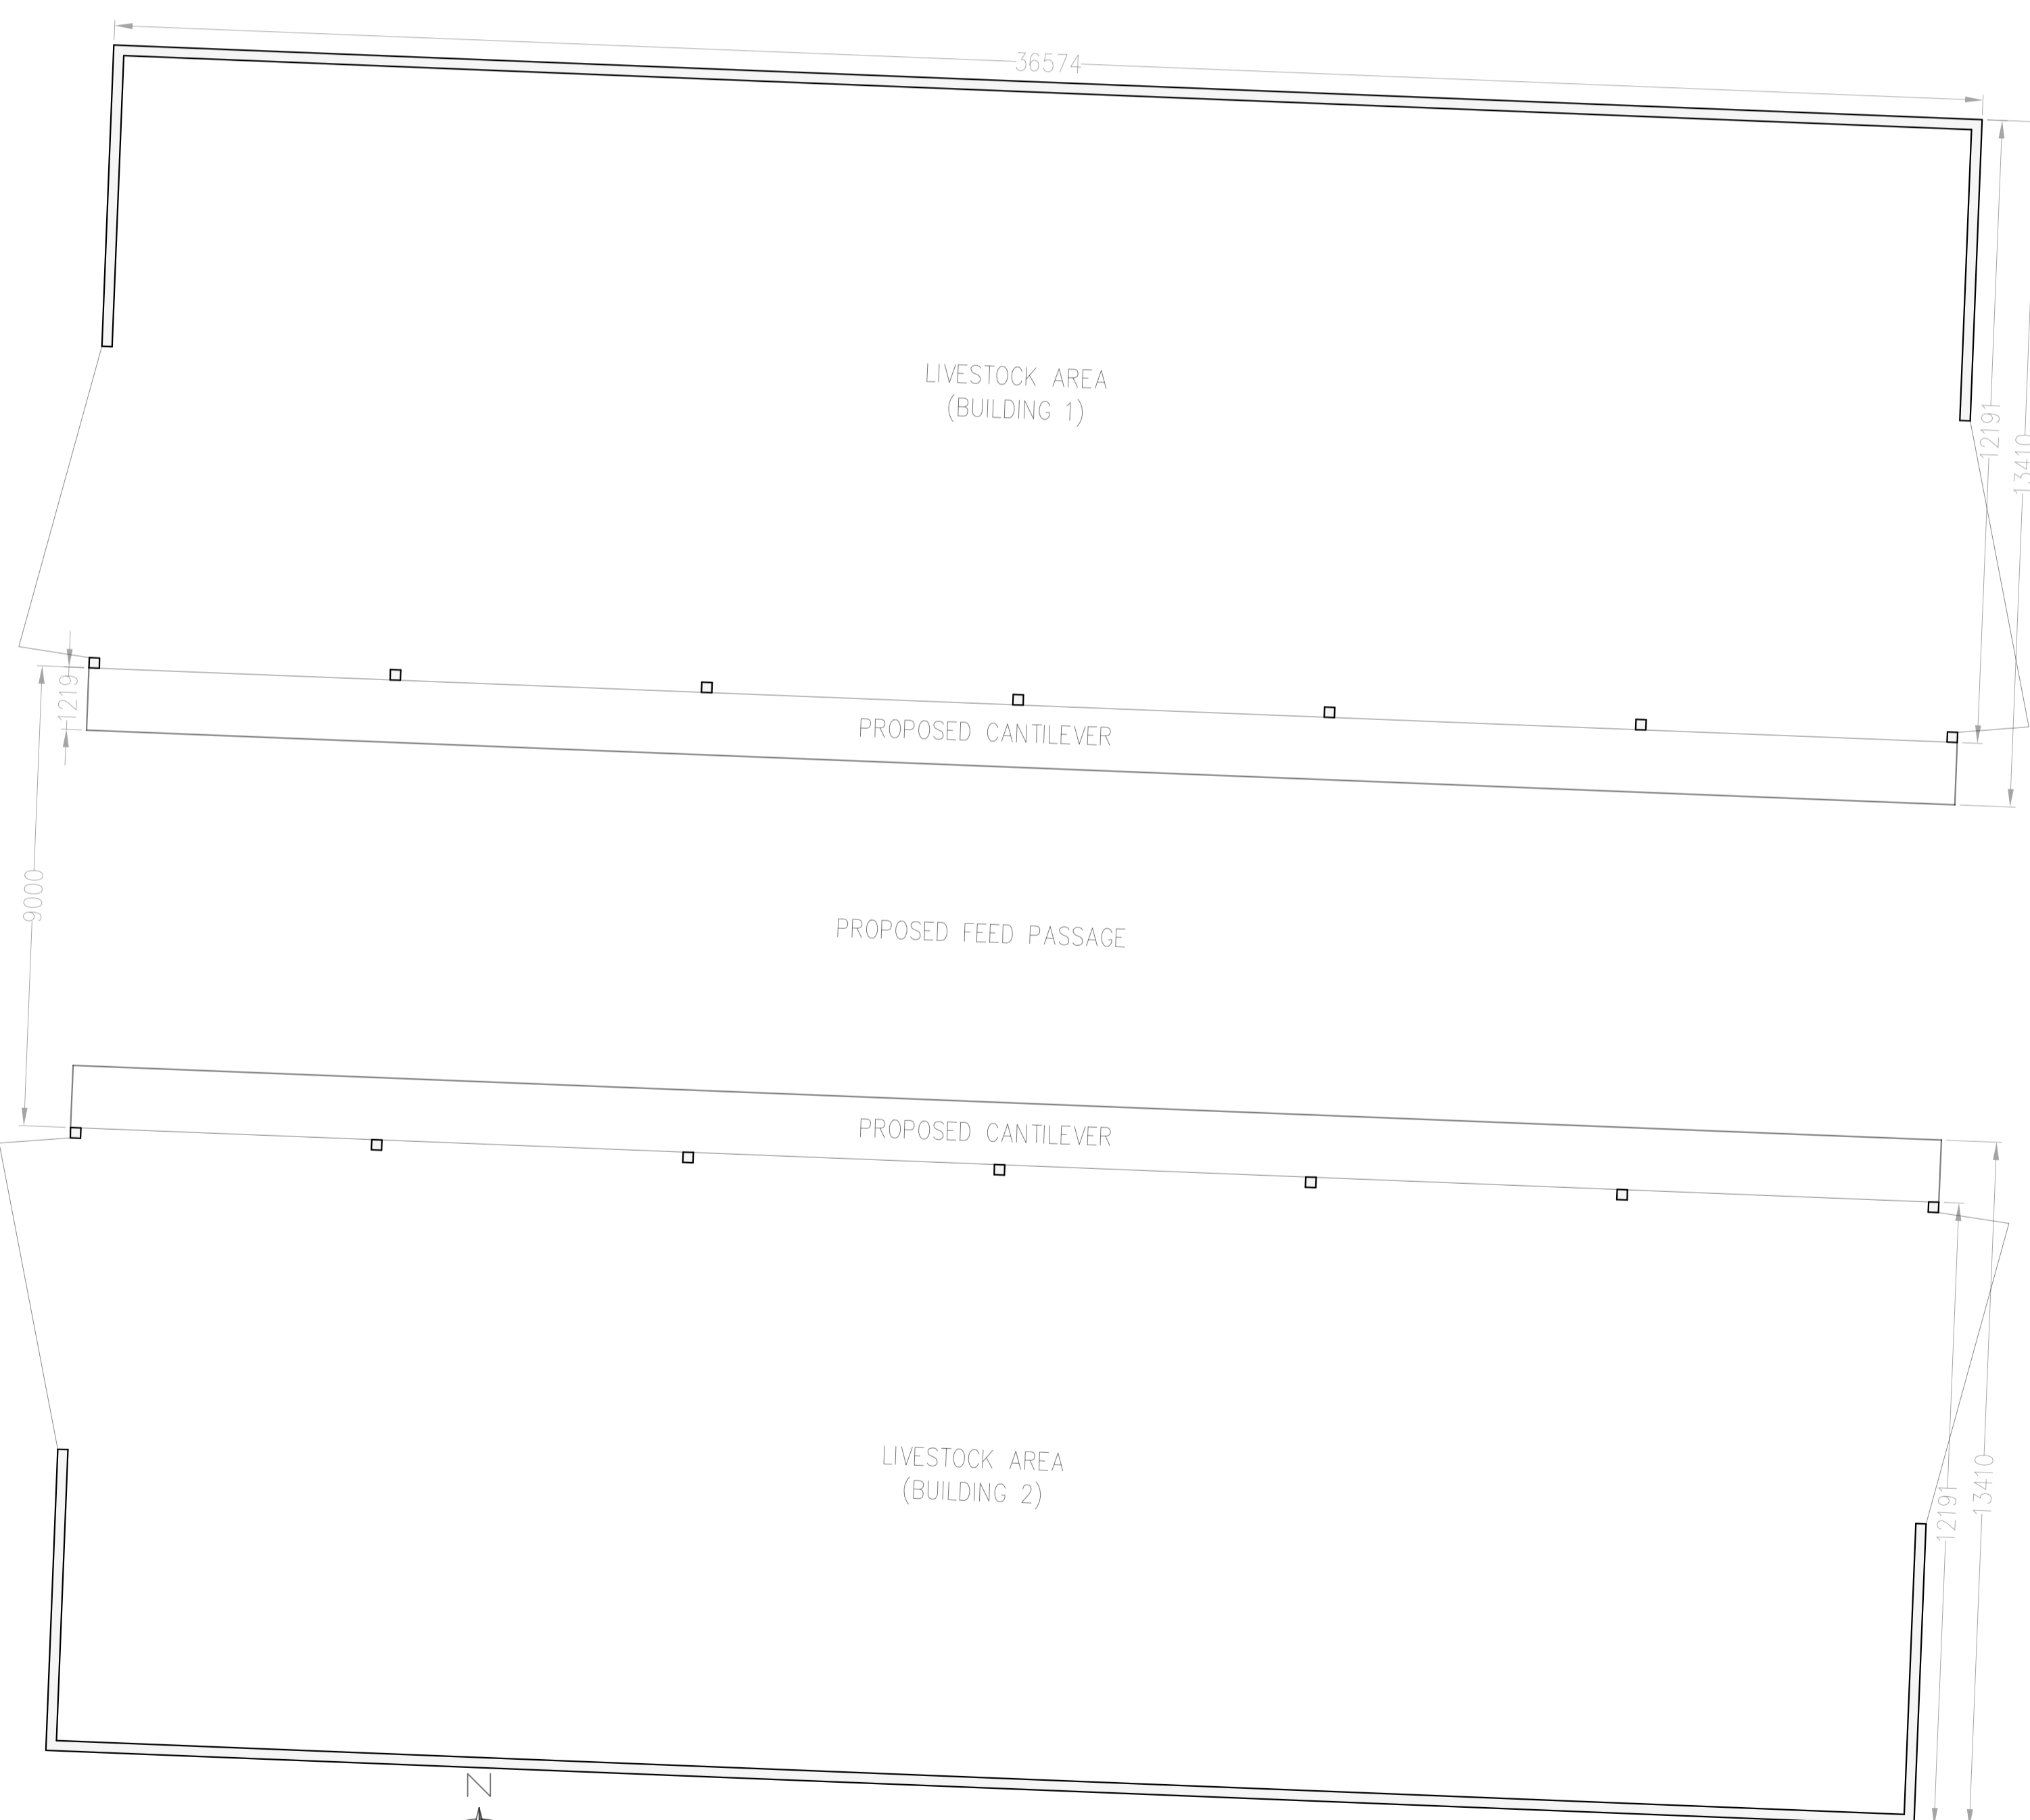

SCALE BAR 1:100

NORTH ELEVATION

SOUTH ELEVATION

FLOOR PLAN

EAST ELEVATION  
(WEST ELEVATION IDENTICAL)

**IAN PICK ASSOCIATES LTD**  
Specialist Agricultural & Rural Planning Consultants

Station Farm Offices  
Wansford Road  
Nafferton  
Driffield  
East Yorkshire  
YO25 8NJ  
  
T : 01377 253363  
E : mail@ianpick.co.uk  
W : www.ianpickassociates.co.uk

CLIENT  
**J H Dixon & Son**  
The Beeches  
Skerne  
Driffield  
YO25 9HP

JOB TITLE

Relocated Livestock Unit

DWG. TITLE

Elevations A1

SCALE

1=100

DRN

SH

DWG. NUMBER

IP/AD/03

DATE

Mar 21

REV

-