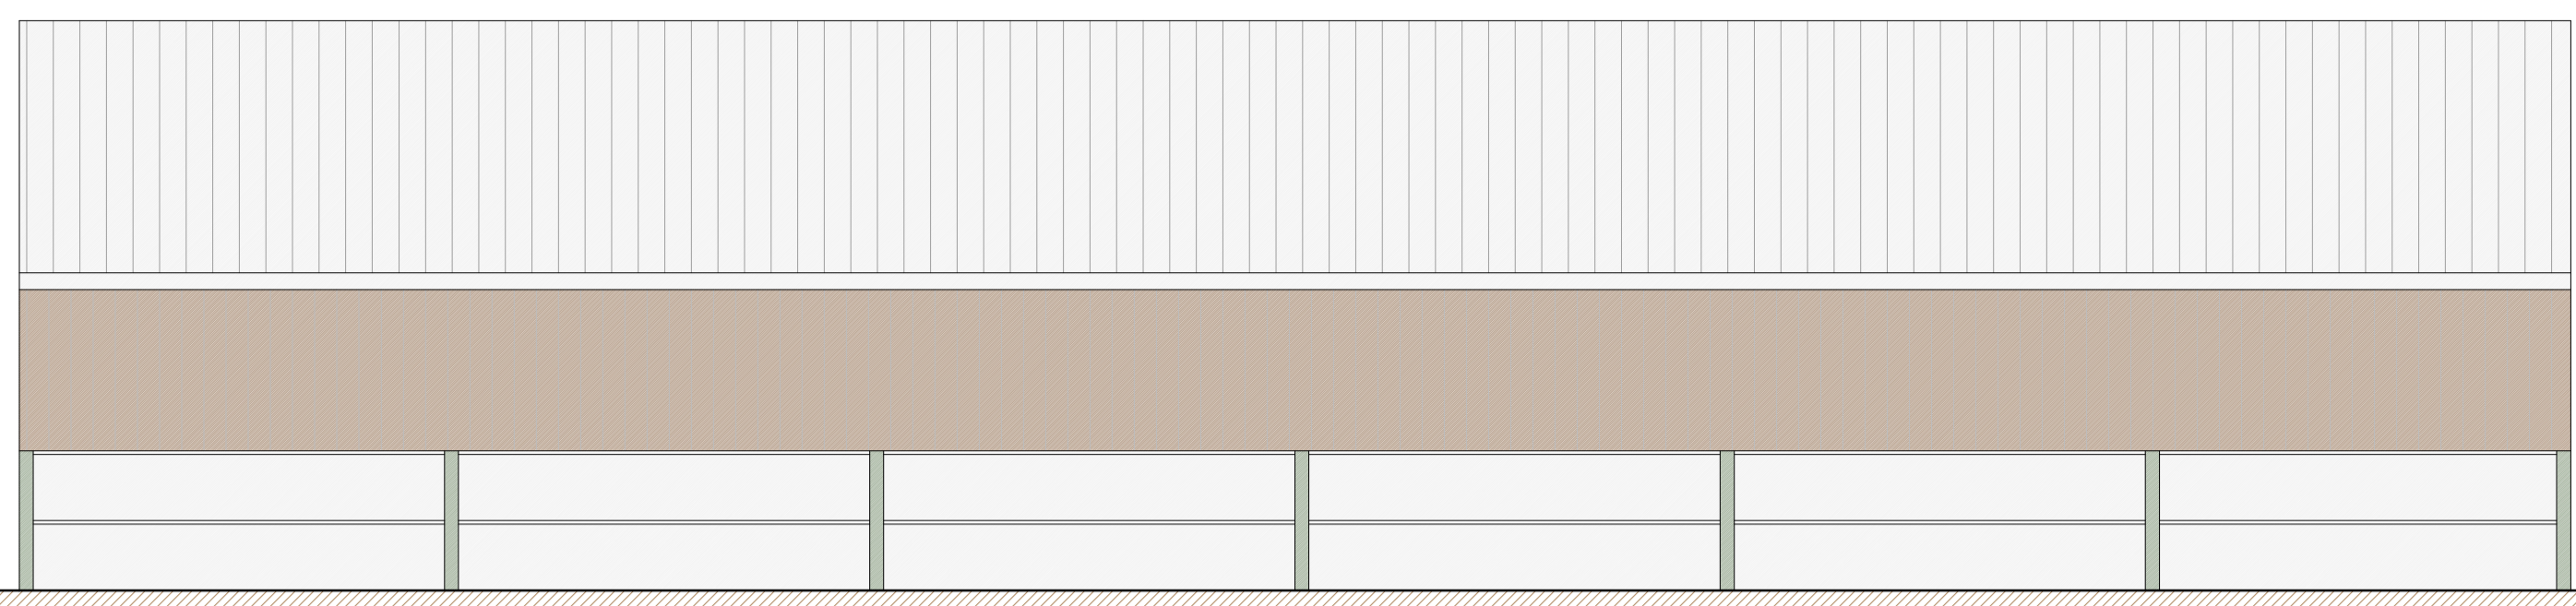

SCALE BAR 1:100

NORTH ELEVATION

SOUTH ELEVATION

FLOOR PLAN

EAST ELEVATION  
(WEST ELEVATION IDENTICAL)

**IAN PICK ASSOCIATES LTD**  
Specialist Agricultural & Rural Planning Consultants

Station Farm Offices  
Wansford Road  
Nafferton  
Driffield  
East Yorkshire  
YO25 8NJ  
  
T : 01377 253363  
E : mail@ianpick.co.uk  
W : www.ianpickassociates.co.uk

CLIENT  
**J H Dixon & Son**  
The Beeches  
Skerne  
Driffield  
YO25 9HP

JOB TITLE

Relocated Livestock Unit

DWG. TITLE

Elevations A1

SCALE

1=100

DRN