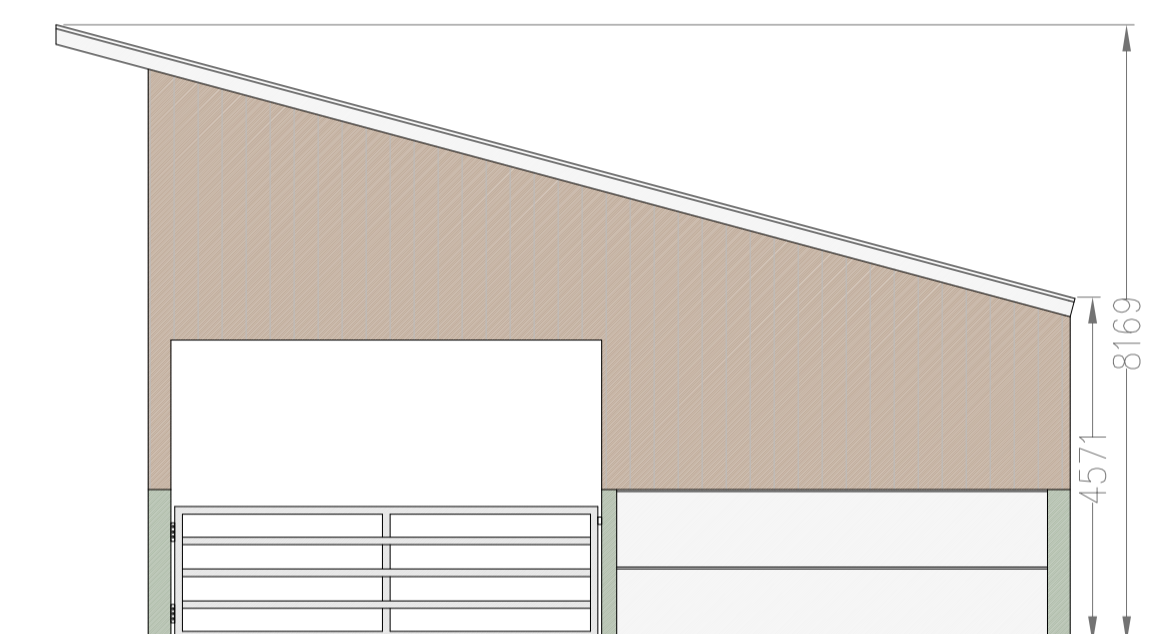

SCALE BAR 1:100

SOUTH ELEVATION

NORTH ELEVATION

FLOOR PLAN

EAST ELEVATION
(WEST ELEVATION IDENTICAL)

IAN PICK ASSOCIATES LTD
Specialist Agricultural & Rural Planning Consultants

Station Farm Offices
Wansford Road
Nafferton
Driffield
East Yorkshire
YO25 8NJ
T : 01377 253363
E : mail@ianpick.co.uk
W : www.ianpickassociates.co.uk

CLIENT
J H Dixon & Son
The Beeches
Skerne
Driffield
YO25 9HP

JOB TITLE

Relocated Livestock Unit

DWG. TITLE

Elevations A1
(BUILDING 2)

SCALE

1=100

DRN