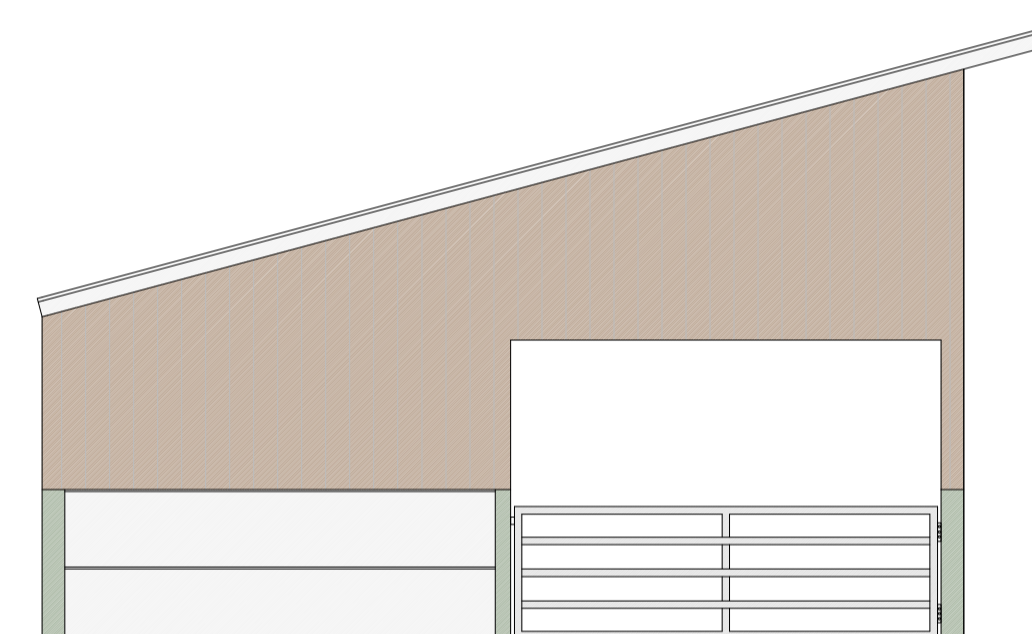

SCALE BAR 1:100

SOUTH ELEVATION

NORTH ELEVATION

FLOOR PLAN

EAST ELEVATION
(WEST ELEVATION IDENTICAL)

IAN PICK ASSOCIATES LTD
Specialist Agricultural & Rural Planning Consultants

Station Farm Offices
Wansford Road
Nafferton
Driffield
East Yorkshire
YO25 8NJ
T : 01377 253363
E : mail@ianpick.co.uk
W : www.ianpickassociates.co.uk

CLIENT
J H Dixon & Son
The Beeches
Skerne
Driffield
YO25 9HP

JOB TITLE

Relocated Livestock Unit

DWG. TITLE

Elevations A1
(BUILDING 2)

SCALE

1=100

DRN