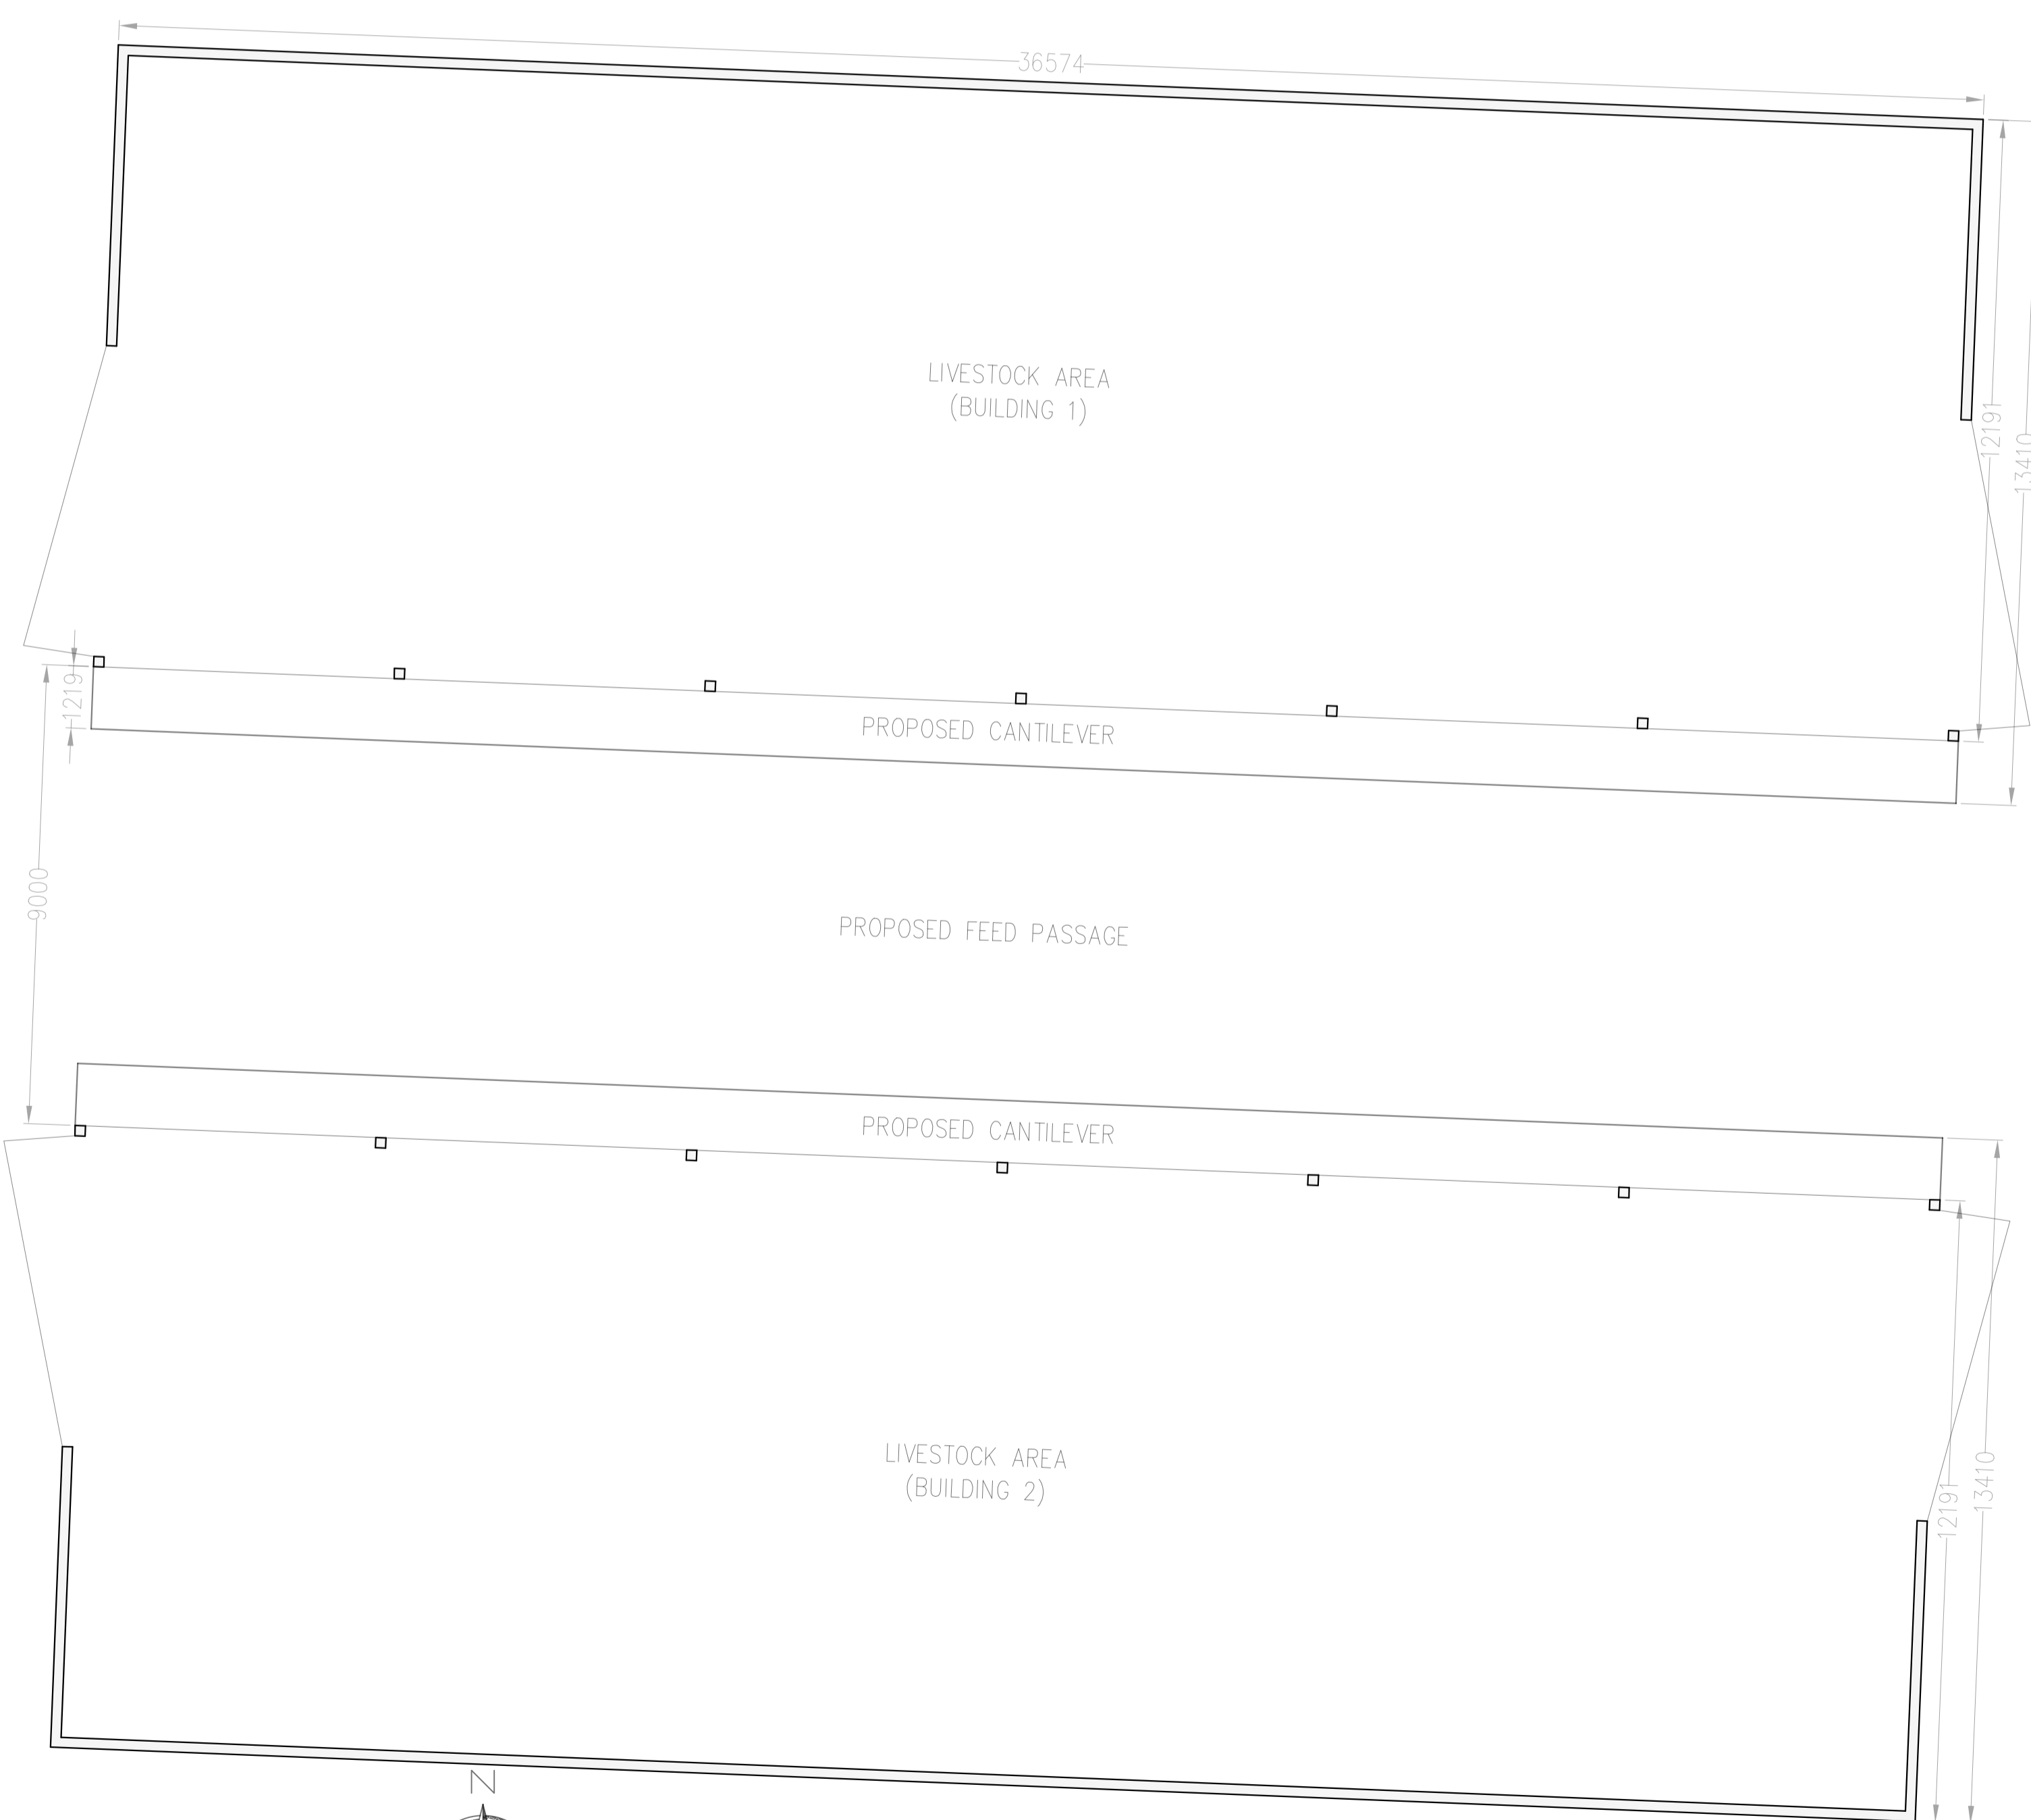

SCALE BAR 1:100

SOUTH ELEVATION

NORTH ELEVATION

FLOOR PLAN

EAST ELEVATION
(WEST ELEVATION IDENTICAL)

IAN PICK ASSOCIATES LTD
Specialist Agricultural & Rural Planning Consultants

Station Farm Offices
Wansford Road
Nafferton
Driffield
East Yorkshire
YO25 8NJ
T : 01377 253363
E : mail@ianpick.co.uk
W : www.ianpickassociates.co.uk

CLIENT
J H Dixon & Son
The Beeches
Skerne
Driffield
YO25 9HP

JOB TITLE

Relocated Livestock Unit

DWG. TITLE

Elevations A1
(BUILDING 2)

SCALE

1=100

DRN

SH

DWG. NUMBER

IP/AD/03

DATE

Mar 21

REV

-