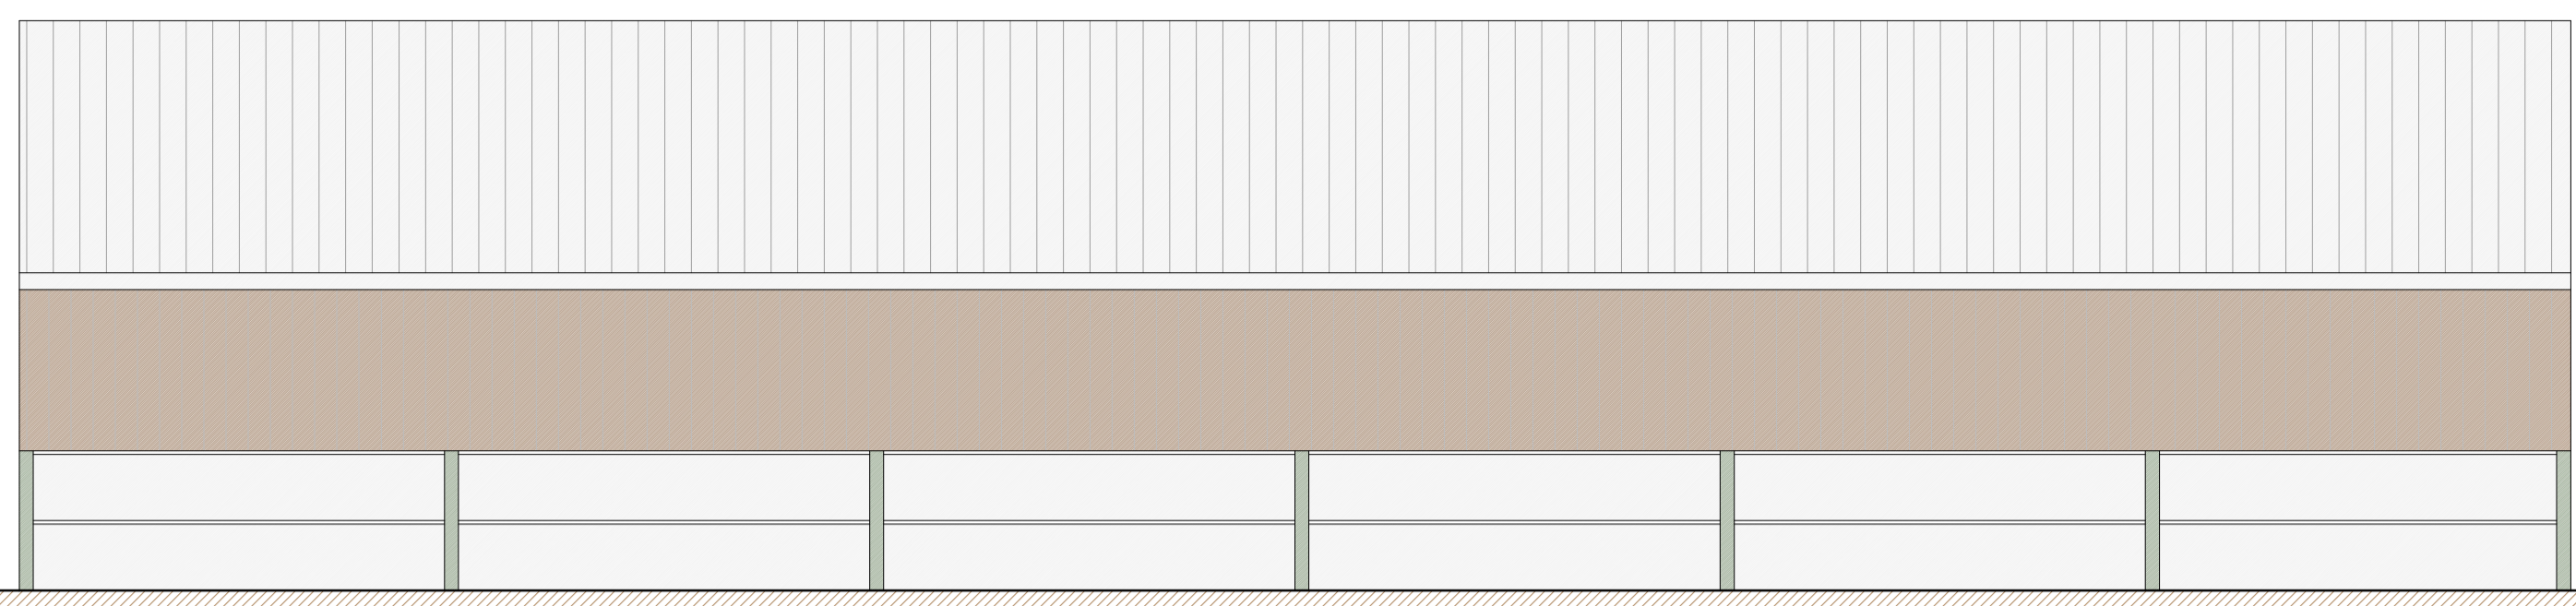

SCALE BAR 1:100

SOUTH ELEVATION

NORTH ELEVATION

FLOOR PLAN

EAST ELEVATION
(WEST ELEVATION IDENTICAL)

IAN PICK ASSOCIATES LTD
Specialist Agricultural & Rural Planning Consultants

Station Farm Offices
Wansford Road
Nafferton
Driffield
East Yorkshire
YO25 8NJ
T : 01377 253363
E : mail@ianpick.co.uk
W : www.ianpickassociates.co.uk

CLIENT
J H Dixon & Son
The Beeches
Skerne
Driffield
YO25 9HP

JOB TITLE

Relocated Livestock Unit

DWG. TITLE

Elevations A1
(BUILDING 2)

SCALE

1=100

DRN